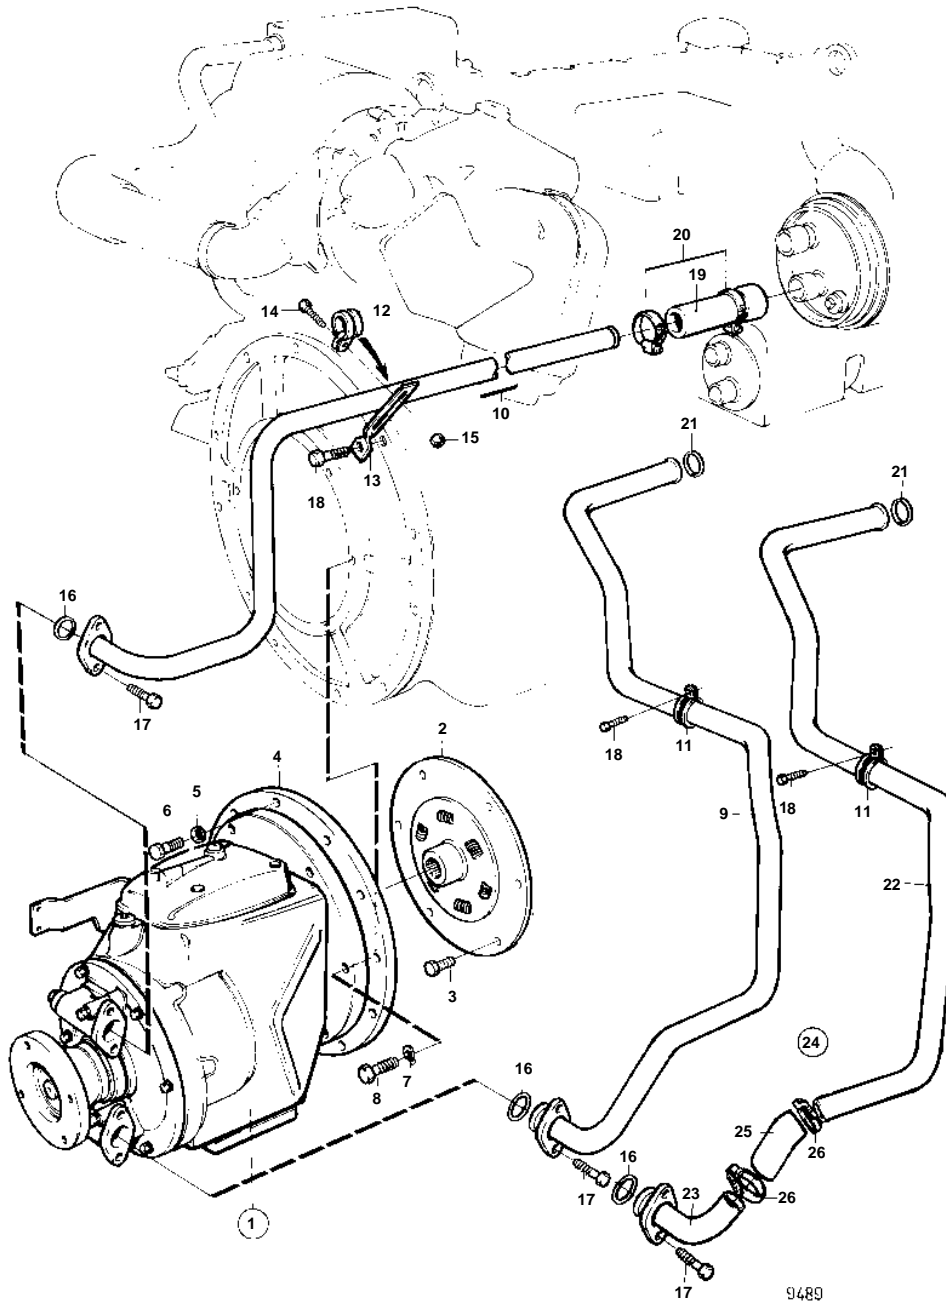

TAMD41A SOLAS

TAMD41A SOLAS

REF	PART NO.	QTY	DESCRIPTION	NOTES
1	853398	1	Reversing gear COMPONENTS	SEE GROUP 4B
	853399	1	Reversing gear COMPONENTS	SEE GROUP 4B
	854902	1	Reversing gear COMPONENTS	RATIO 1,93:1 SEE GROUP 4B
	854903	1	Reversing gear COMPONENTS	RATIO 2,63:1 SEE GROUP 4B
2	855617	1	Vibration damper	
3	946173	6	Flange screw	
4	829489	1	Cover	
5	941908	11	Spring washer	
6	946752	11	Flange screw	
7	941908	6	Spring washer	
8	946752	6	Flange screw	
9	838816	1	Coolant pipe	AFTER COOLER-REVERSE GEAR.. REPLACED BY PIPE 860279, PIPE 860280 AND INSTALLATION KIT 859588.
10	860278	1	Coolant pipe	(838818). REVERSE GEAR-HEAT EXCHANGER.
11	947827	1	Clamp	
12	952635	1	Clamp	
13	858587	1	Bracket	
14	947542	1	Screw	
15	945407	1	Flange nut	
16	842913	2	Sealing ring	
17	946544	4	Flange screw	
18		2	SCREW	SEE GROUP 2A
19	944386	1	Hose	SEE GROUP 2B
20	943475	2	Hose clamp	SEE GROUP 2B
21	858986	1	Sealing ring	SEE GROUP 2B
22	860279	1	Coolant pipe	(859585). AFTER COOLER-REVERSE GEAR.
23	860280	1	Coolant pipe	(859586)
24	859588	1	Mounting kit	
25	944386	1	· Hose	L = 80 MM
26	943475	2	· Hose clamp	