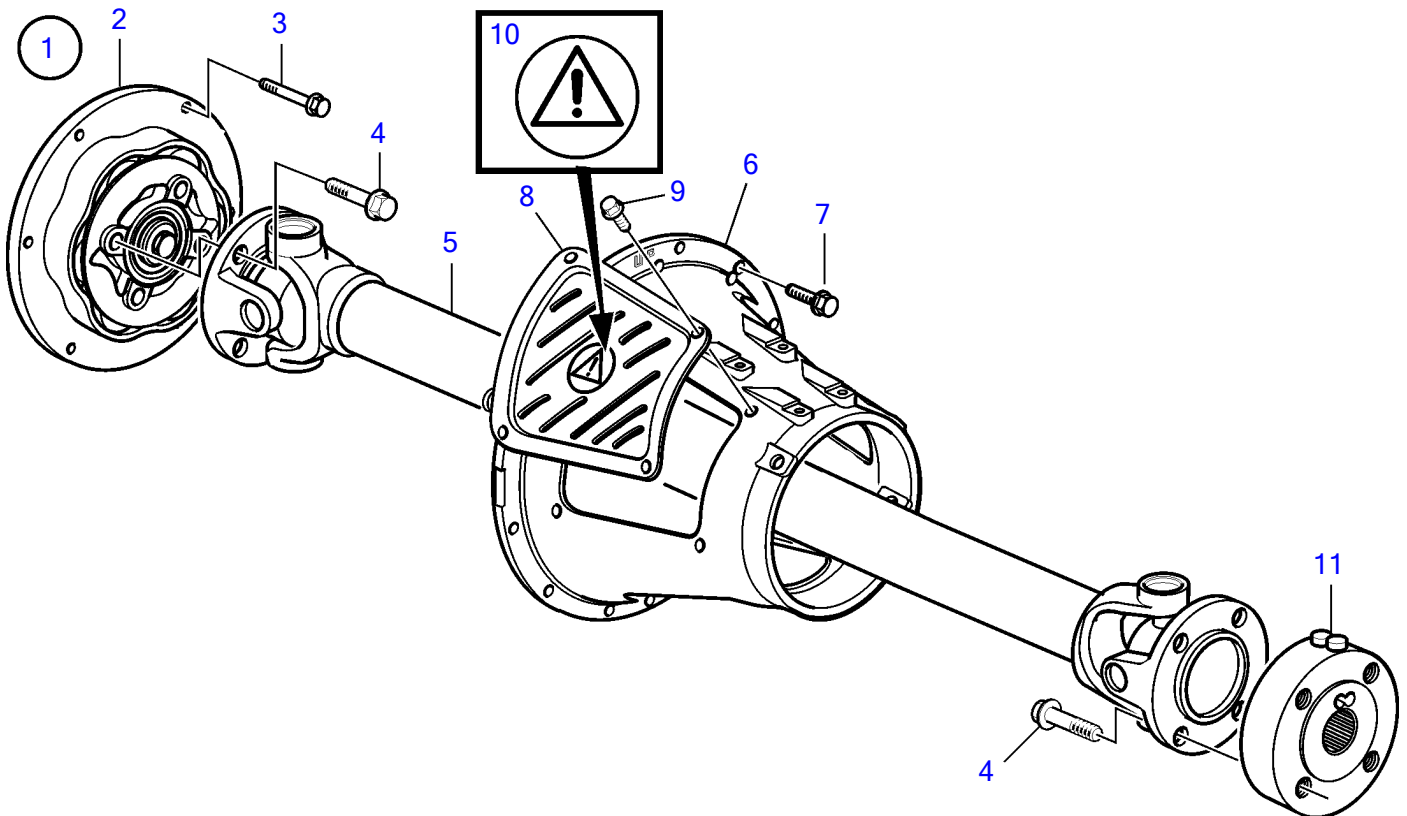

D4-225A-F, D4-260A-F, D4-300A-F

26201

D4-225A-F, D4-260A-F, D4-300A-F

REF	PART NO.	QTY	DESCRIPTION	NOTES
1	21393521	1	Flexible coupling	
2	21509615	1	• Roller kit	Kit includes 6 pcs rubber rollers
3	965186	8	Flange screw	
4	465826	8	Flange screw	
5	3861048	1	Propeller shaft	L=335-405mm
	3818295	1	Propeller shaft	L=570-650mm
	3818293	1	Propeller shaft	L=670-750mm
	3818292	1	Propeller shaft	L=770-850mm
	3818291	1	Propeller shaft	L=870-950mm
	3818290	1	Propeller shaft	L=970-1050mm
	3818289	1	Propeller shaft	L=1070-1150mm
	3818288	1	Propeller shaft	L=1170-1250mm
	3817454	1	Propeller shaft	L=1270-1350mm
	3817453	1	Propeller shaft	L=1370-1450mm
	3817452	1	Propeller shaft	L=1470-1550mm
	3817451	1	Propeller shaft	L=1570-1650mm
	3817450	1	Propeller shaft	L=1670-1750mm
6	21657788	1	Protecting casing	
7	946752	12	Flange screw	M10x35mm
8	3862871	2	Protecting screen	
9	968476	8	Flange screw	
10	3817024	2	Decal	
11	3862153	1	Flange	
12	3808080	1	Hose	
13	969354	1	Clamp	
14	946440	1	Flange screw	
15	961671	1	Hose clamp	
16	961672	1	Hose clamp	
17	3808510	1	Dummy	
18	984474	2	Clamp	
19	945444	2	Flange screw	
20	861551	1	Plug	
21	3588788	1	Hose	
22	961672	1	Hose clamp	
23	961671	1	Hose clamp	