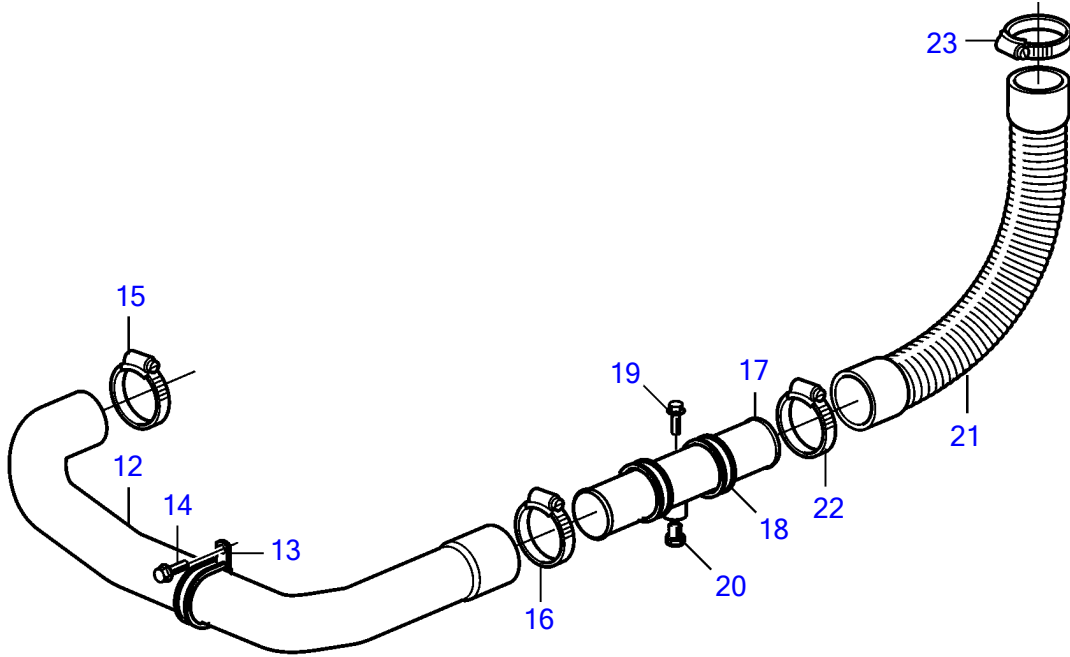

D4-225A-F, D4-260A-F, D4-300A-F

26201

D4-225A-F, D4-260A-F, D4-300A-F

REF	PART NO.	QTY	DESCRIPTION	NOTES
1	21393521	1	Flexible coupling	
2	21509615	1	• Roller kit	Kit includes 6 pcs rubber rollers
3	965186	8	Flange screw	
4	465826	8	Flange screw	
5	3861048	1	Propeller shaft	L=335-405mm
	3818295	1	Propeller shaft	L=570-650mm
	3818293	1	Propeller shaft	L=670-750mm
	3818292	1	Propeller shaft	L=770-850mm
	3818291	1	Propeller shaft	L=870-950mm
	3818290	1	Propeller shaft	L=970-1050mm
	3818289	1	Propeller shaft	L=1070-1150mm
	3818288	1	Propeller shaft	L=1170-1250mm
	3817454	1	Propeller shaft	L=1270-1350mm
	3817453	1	Propeller shaft	L=1370-1450mm
	3817452	1	Propeller shaft	L=1470-1550mm
	3817451	1	Propeller shaft	L=1570-1650mm
	3817450	1	Propeller shaft	L=1670-1750mm
6	21657788	1	Protecting casing	
7	946752	12	Flange screw	M10x35mm
8	3862871	2	Protecting screen	
9	968476	8	Flange screw	
10	3817024	2	Decal	
11	3862153	1	Flange	
12	3808080	1	Hose	
13	969354	1	Clamp	
14	946440	1	Flange screw	
15	961671	1	Hose clamp	
16	961672	1	Hose clamp	
17	3808510	1	Dummy	
18	984474	2	Clamp	
19	945444	2	Flange screw	
20	861551	1	Plug	
21	3588788	1	Hose	
22	961672	1	Hose clamp	
23	961671	1	Hose clamp	