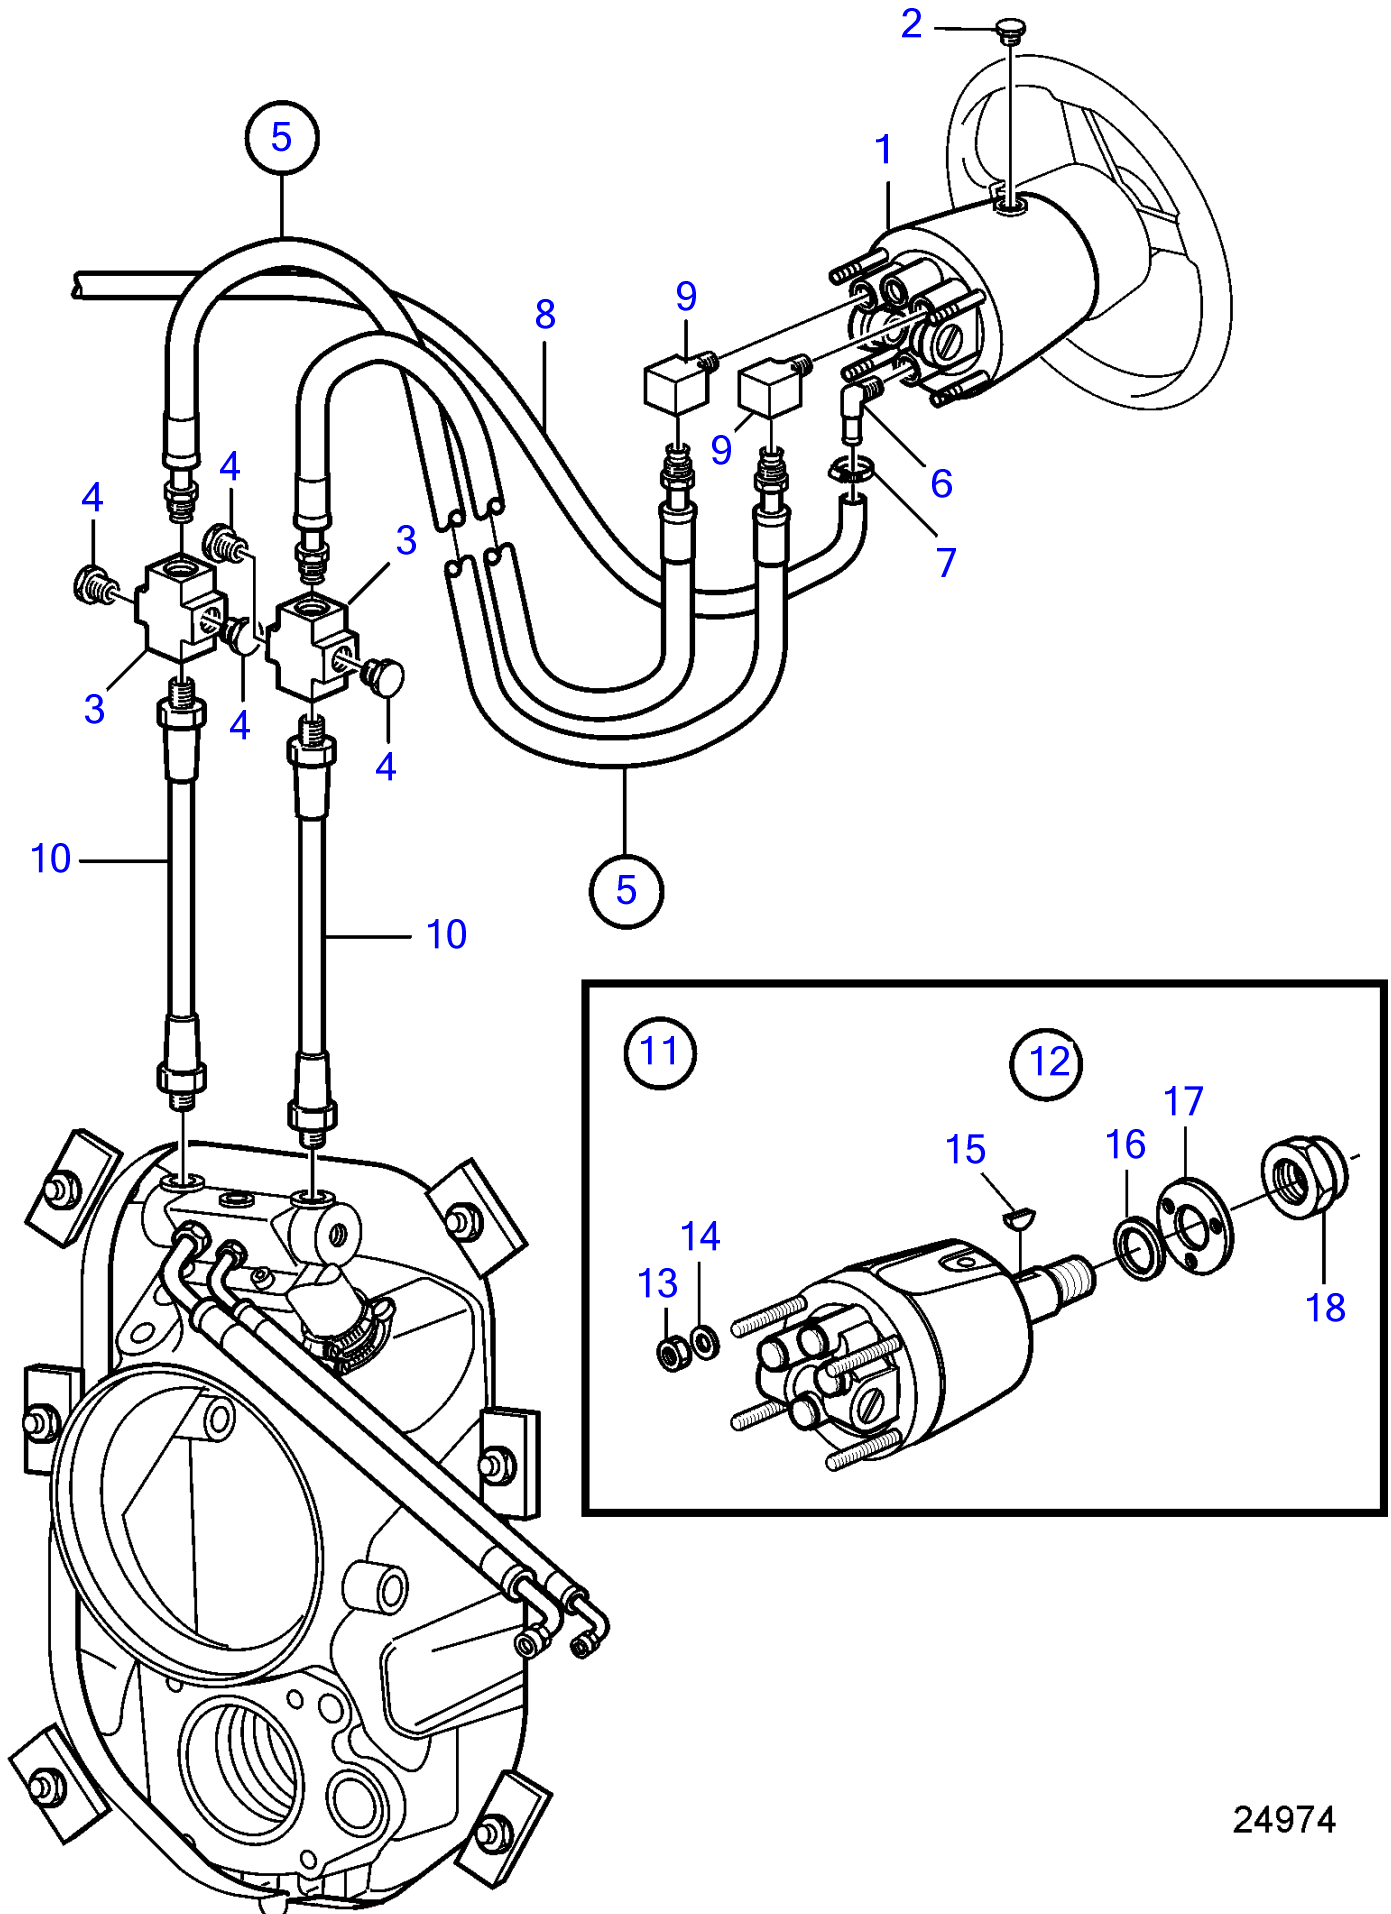

D4-225A-F, D4-300A-F

24974

## D4-225A-F, D4-300A-F

REF	PART NO.	QTY	DESCRIPTION	NOTES
1	21349962	1	Pump	Std, (888154)
	21349964	1	Pump	Tilt, (888155)
2	889171	1	Plug	Alt
	3588306	1	Plug, air venting	Alt
3	990205	2	X-nipple	
4	984377	4	Plug	
5	889150	1	Hose	L=0.5m
	889151	1	Hose	L=2,0m
	889152	1	Hose	L=13.0' (4.0m)
	889153	1	Hose	L=4,5m
	889154	1	Hose	L=5.0m
	889155	1	Hose	L=18.0' (5.5m)
	889156	1	Hose	L=6.0m
	889157	1	Hose	L=6,5m
	889158	1	Hose	L=7.0m
	889159	1	Hose	L=7,5m
	889160	1	Hose	L=8.0m
	889161	1	Hose	L=28.0' (8.5m)
	889162	1	Hose	L=9.0m
	889163	1	Hose	L=9,5m
	889164	1	Hose	L=10,0m
	889165	1	Hose	L=10,5m
	889167	1	Hose	L=11.0m
	(889168)	1	Hose	Obsolete part, L=11,5m
	889169	1	Hose	L=12,0m
6		1	• Hose nipple	
7	961663	2	• Hose clamp	
8		1	• Hose	
		1	• Return hose	
9		2	• Fitting	
10	888202	2	Hose assembly	
11	21349962	1	Pump	
12	21384615	1	• Service kit	
13		4	• • Washer	
14		4	• • Nut	
15		1	• • Key	
16		1	• • Ring	
17		1	• • Sealing plate	
18		1	• • Nut	