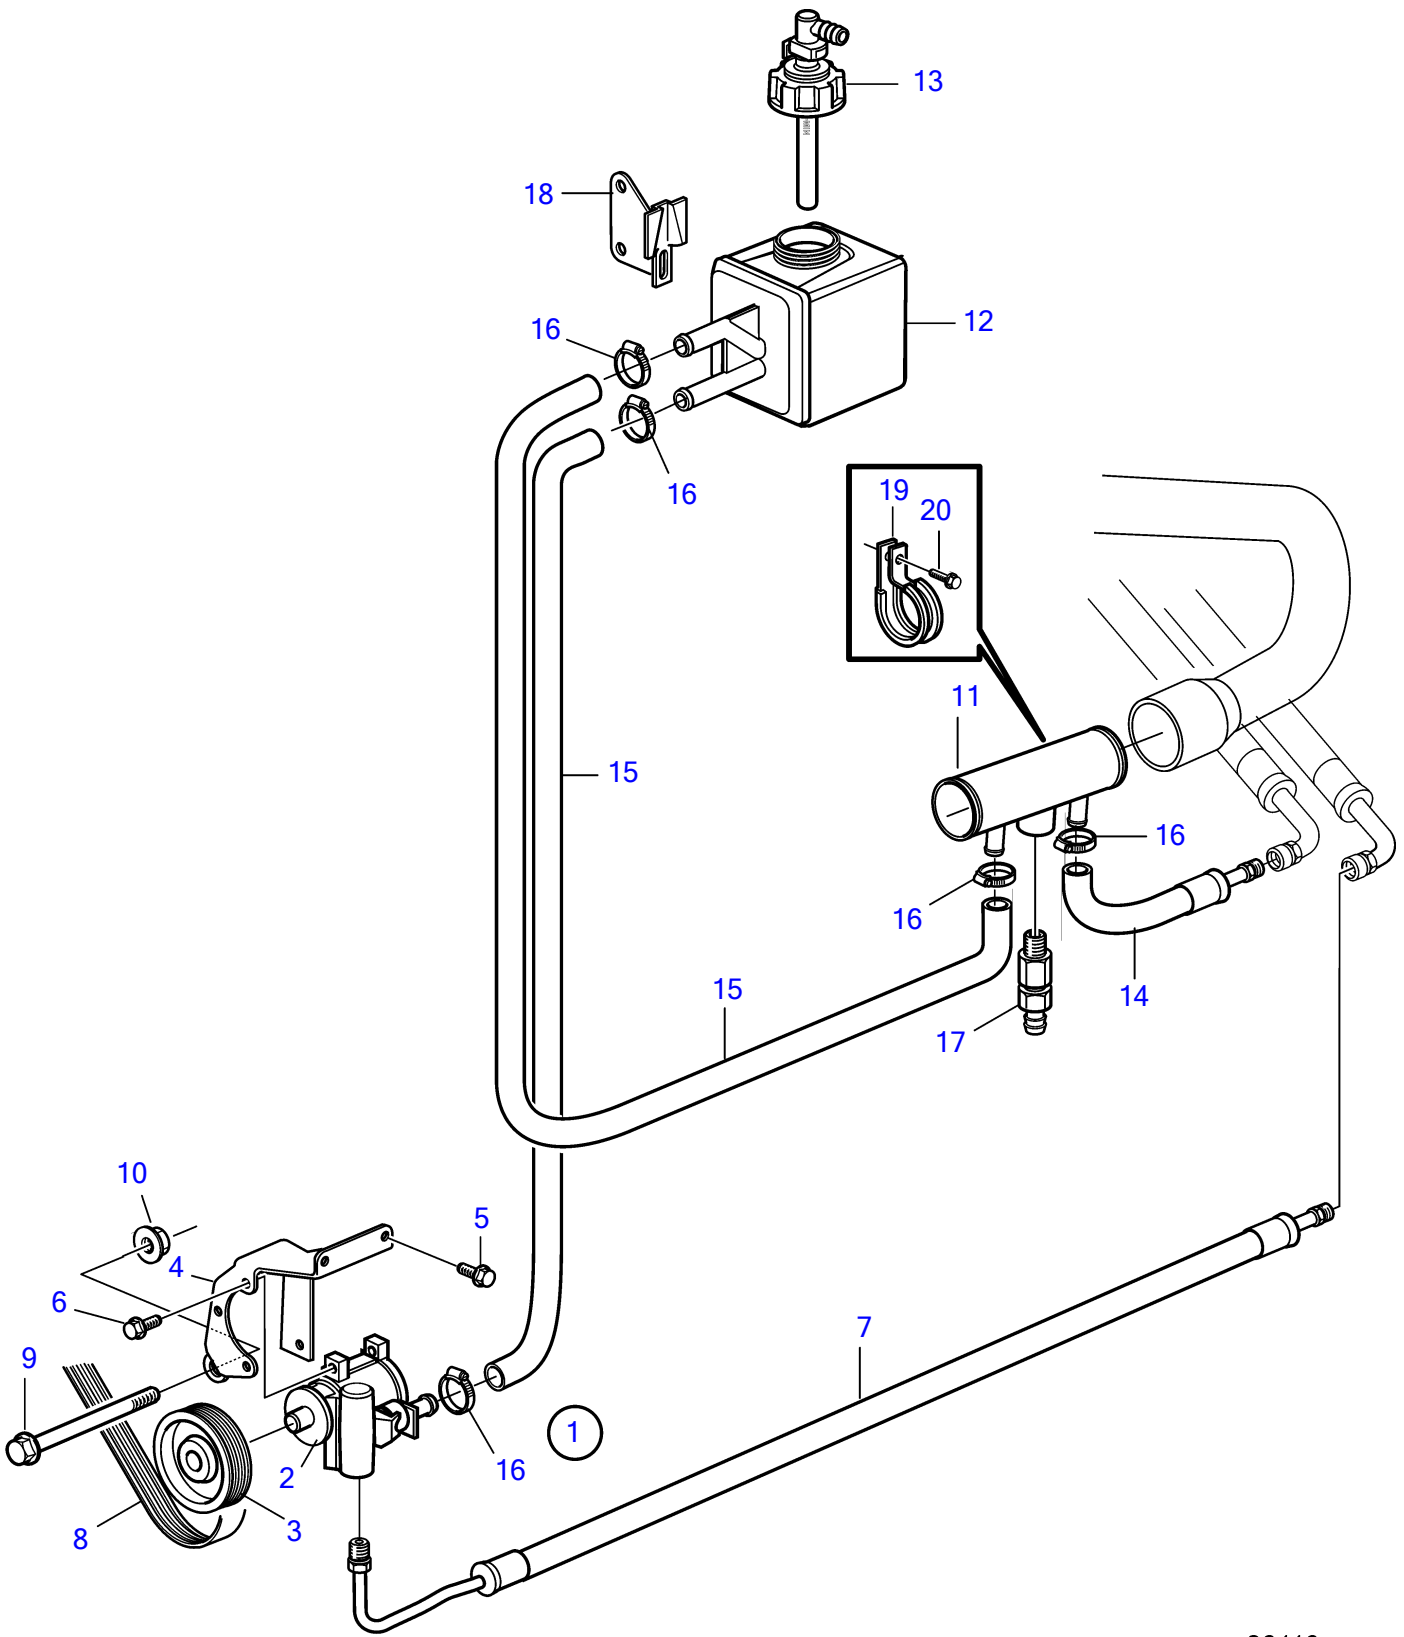

D4-225A-F, D4-225I-F, D4-260A-F, D4-260D-F, D4-260I-F, D4-300A-F, D4-300D-F, D4-300I-F

26113

D4-225A-F, D4-225I-F, D4-260A-F, D4-260D-F, D4-260I-F, D4-300A-F, D4-300D-F, D4-300I-F

REF	PART NO.	QTY	DESCRIPTION	NOTES
1	21474337	1	Power steering pump	
2	21317314	1	• Pump	
3	21299963	1	• Pulley	
4	21279536	1	• Bracket	
5	946025	2	• Flange screw	
6	946440	3	• Flange screw	
7	21287109	1	• Hydraulic hose	
	21342749	1	Hydraulic hose	For jackshaft
8	21407028	1	V-ribbed belt	
9	946474	1	Flange screw	
10	971096	1	Flange nut	
11	3584243	1	Radiator	
12	3863190	1	Reservoir	
13	3863122	1	Cover	
14	3808486	1	Hydraulic hose	(889430)
15	941995	X	Hose	L=2,5m
16	961664	3	Hose clamp	
	961666	2	Hose clamp	
17	949918	1	Shut-off cock	
18	856768	1	Bracket	
19	984474	1	Clamp	
20	946440	1	Flange screw	