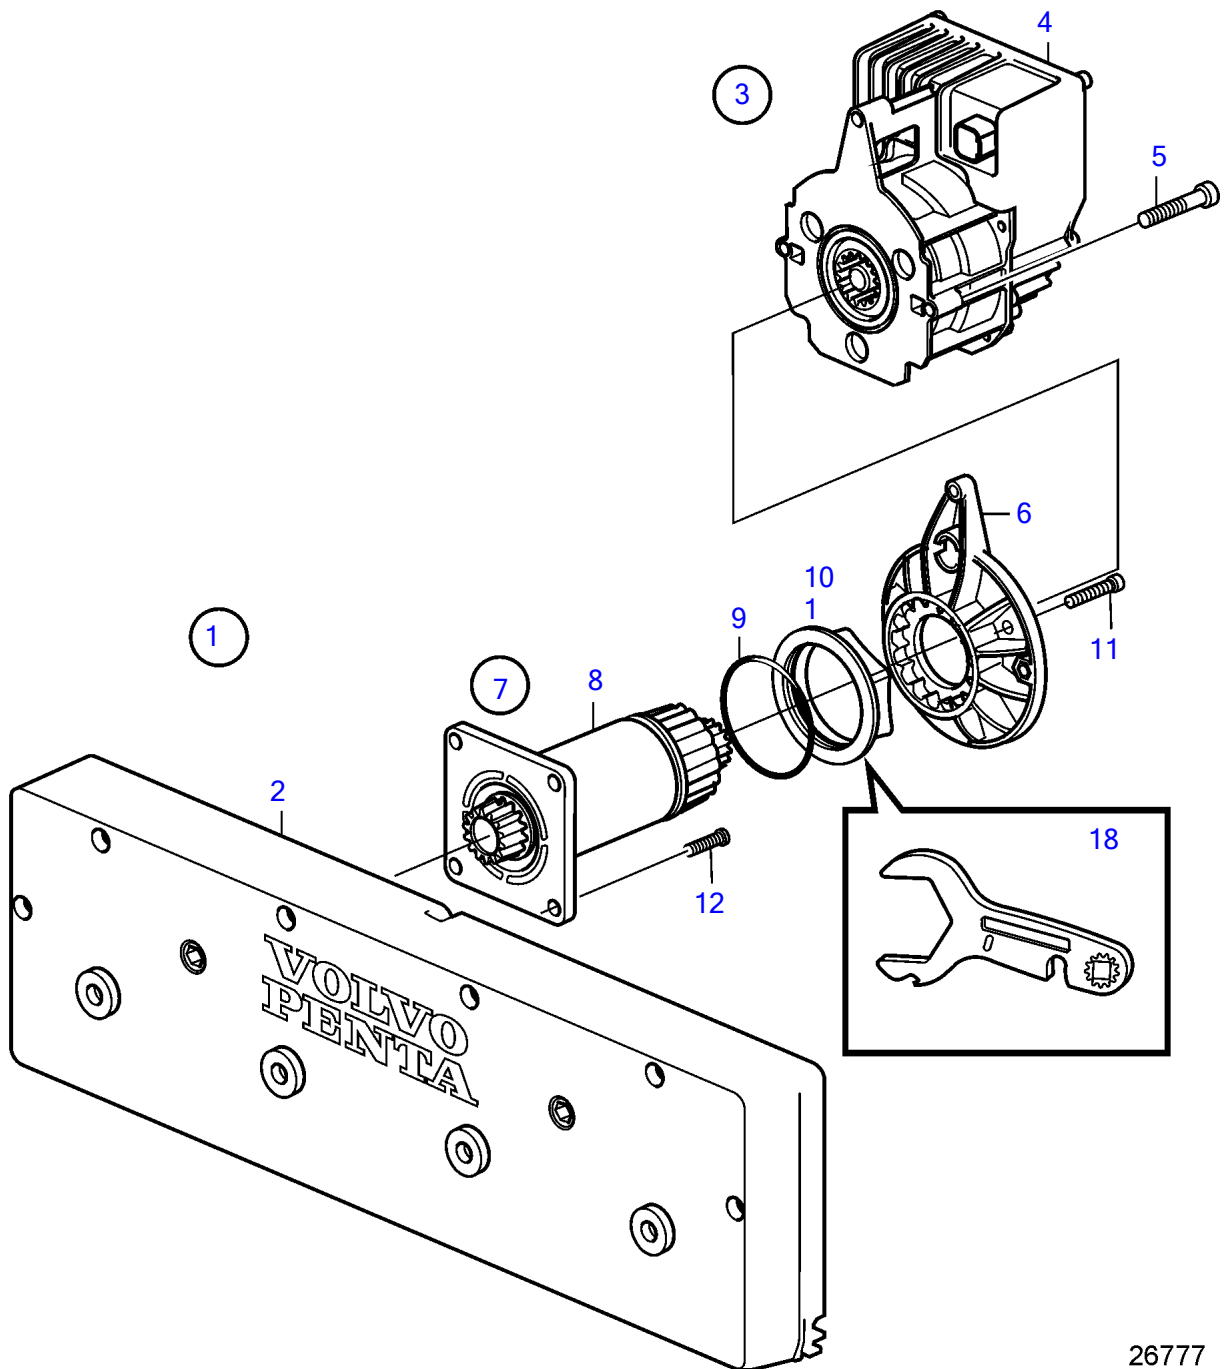

D4-180I-F, D4-225A-F, D4-225I-F, D4-260A-F, D4-260D-F, D4-260I-F, D4-300A-F, D4-300D-F, D4-300I-F

26777

D4-180I-F, D4-225A-F, D4-225I-F, D4-260A-F, D4-260D-F, D4-260I-F, D4-300A-F, D4-300D-F, D4-300I-F

REF	PART NO.	QTY	DESCRIPTION	NOTES
1		1	Kit	
2	21947168	1	• Kit	
		1	• • Trimming plate	
3	21948237	2	Kit	
4	(21875630)	1	• Servo unit	Obsolete part
5	997677	3	• Hex. socket screw	
6	21888972	2	• Drive plate	
7	21888969	1	Drive shaft kit	
8		1	• Shaft	
9	22088469	1	• O-ring	
10	21890405	1	• Flange nut	
11	21890471	3	• 6 point socket screw	
12	21955937	4	• 6 point socket screw	
13	21889196	1	Kit	
14		1	• Guide plate	
15	996642	12	• Hex. socket screw	
16	21970434	1	Drill template	
17	21970436	1	Support	
18	21888526	1	Wrench	