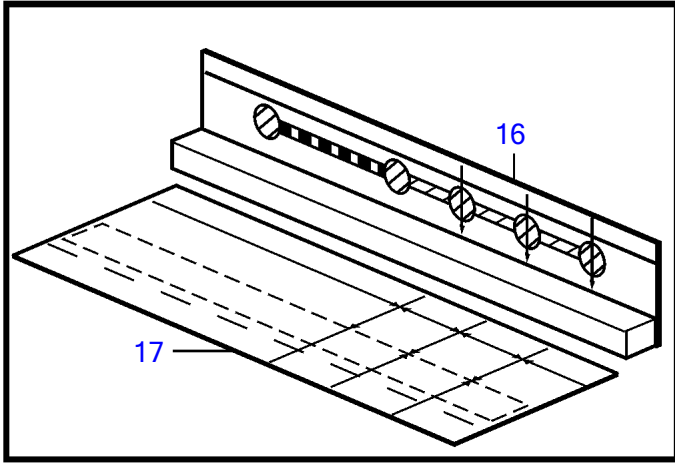

D4-180I-F, D4-225A-F, D4-225I-F, D4-260A-F, D4-260D-F, D4-260I-F, D4-300A-F, D4-300D-F, D4-300I-F

26777

D4-180I-F, D4-225A-F, D4-225I-F, D4-260A-F, D4-260D-F, D4-260I-F, D4-300A-F, D4-300D-F, D4-300I-F

REF	PART NO.	QTY	DESCRIPTION	NOTES
1		1	Kit	
2	21947168	1	• Kit	
		1	• • Trimming plate	
3	21948237	2	Kit	
4	(21875630)	1	• Servo unit	Obsolete part
5	997677	3	• Hex. socket screw	
6	21888972	2	• Drive plate	
7	21888969	1	Drive shaft kit	
8		1	• Shaft	
9	22088469	1	• O-ring	
10	21890405	1	• Flange nut	
11	21890471	3	• 6 point socket screw	
12	21955937	4	• 6 point socket screw	
13	21889196	1	Kit	
14		1	• Guide plate	
15	996642	12	• Hex. socket screw	
16	21970434	1	Drill template	
17	21970436	1	Support	
18	21888526	1	Wrench	