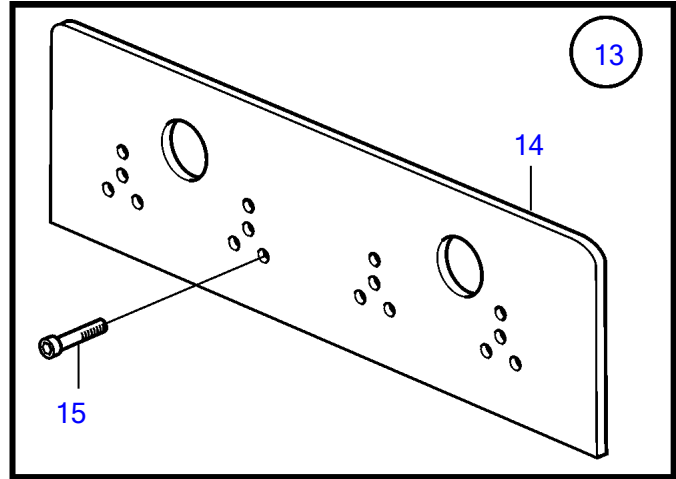

D4-180I-F, D4-225A-F, D4-225I-F, D4-260A-F, D4-260D-F, D4-260I-F, D4-300A-F, D4-300D-F, D4-300I-F

26777

D4-180I-F, D4-225A-F, D4-225I-F, D4-260A-F, D4-260D-F, D4-260I-F, D4-300A-F, D4-300D-F, D4-300I-F

REF	PART NO.	QTY	DESCRIPTION	NOTES
1		1	Kit	
2	21947168	1	• Kit	
		1	• • Trimming plate	
3	21948237	2	Kit	
4	(21875630)	1	• Servo unit	Obsolete part
5	997677	3	• Hex. socket screw	
6	21888972	2	• Drive plate	
7	21888969	1	Drive shaft kit	
8		1	• Shaft	
9	22088469	1	• O-ring	
10	21890405	1	• Flange nut	
11	21890471	3	• 6 point socket screw	
12	21955937	4	• 6 point socket screw	
13	21889196	1	Kit	
14		1	• Guide plate	
15	996642	12	• Hex. socket screw	
16	21970434	1	Drill template	
17	21970436	1	Support	
18	21888526	1	Wrench	