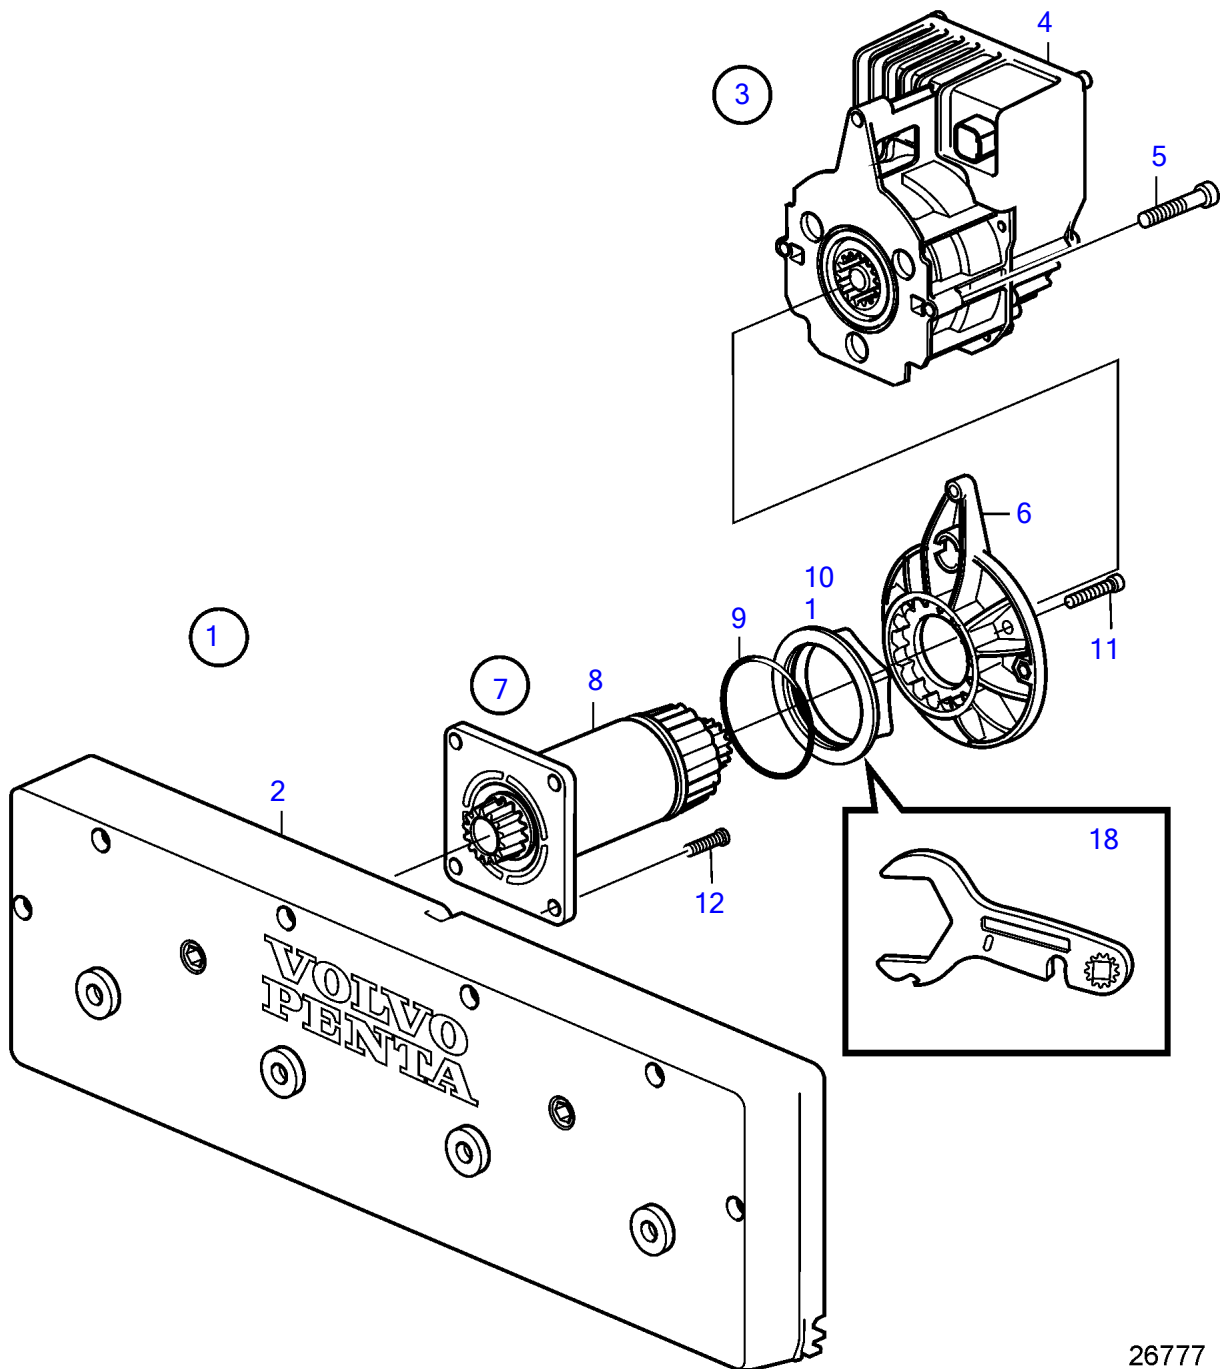

D4-180I-F, D4-225A-F, D4-225I-F, D4-260A-F, D4-260D-F, D4-260I-F, D4-300A-F, D4-300D-F, D4-300I-F

26777

D4-180I-F, D4-225A-F, D4-225I-F, D4-260A-F, D4-260D-F, D4-260I-F, D4-300A-F, D4-300D-F, D4-300I-F

REF	PART NO.	QTY	DESCRIPTION	NOTES
1		1	Kit	
2	21947166	1	• Kit	
		1	• • Trimming plate	
3	21948237	2	Kit	
4	(21875630)	1	• Servo unit	Obsolete part
5	997677	3	• Hex. socket screw	
6	21888972	2	• Drive plate	
7	21888969	1	Drive shaft kit	
8		1	• Shaft	
9	22088469	1	• O-ring	
10	21890405	1	• Flange nut	
11	21890471	3	• 6 point socket screw	
12	21955937	4	• 6 point socket screw	
13	21889195	1	Kit	
14		1	• Guide plate	
15	996642	10	• Hex. socket screw	
16	21970434	1	Drill template	
17	21970436	1	Support	
18	21888526	1	Wrench	