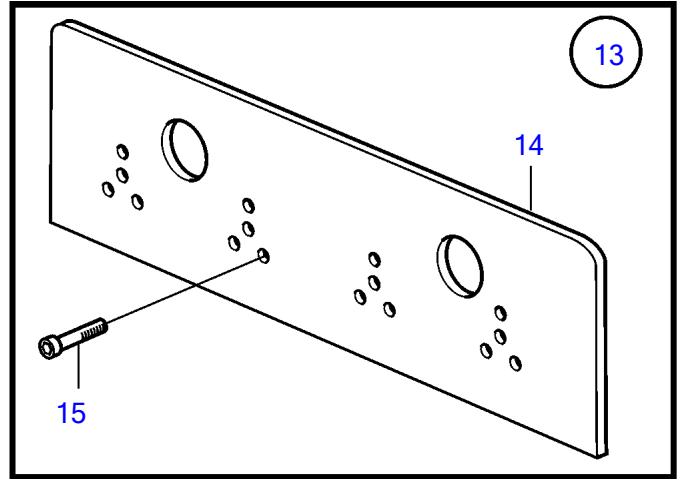

D4-180I-F, D4-225A-F, D4-225I-F, D4-260A-F, D4-260D-F, D4-260I-F, D4-300A-F, D4-300D-F, D4-300I-F

26777

D4-180I-F, D4-225A-F, D4-225I-F, D4-260A-F, D4-260D-F, D4-260I-F, D4-300A-F, D4-300D-F, D4-300I-F

REF	PART NO.	QTY	DESCRIPTION	NOTES
1		1	Kit	
2	21947166	1	• Kit	
		1	• • Trimming plate	
3	21948237	2	Kit	
4	(21875630)	1	• Servo unit	Obsolete part
5	997677	3	• Hex. socket screw	
6	21888972	2	• Drive plate	
7	21888969	1	Drive shaft kit	
8		1	• Shaft	
9	22088469	1	• O-ring	
10	21890405	1	• Flange nut	
11	21890471	3	• 6 point socket screw	
12	21955937	4	• 6 point socket screw	
13	21889195	1	Kit	
14		1	• Guide plate	
15	996642	10	• Hex. socket screw	
16	21970434	1	Drill template	
17	21970436	1	Support	
18	21888526	1	Wrench	