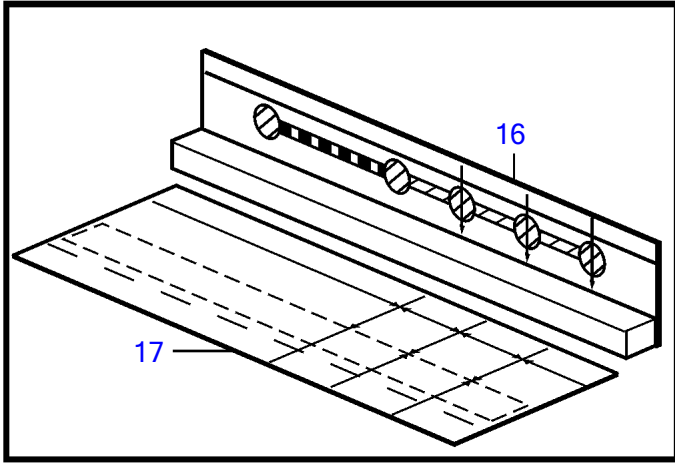

D4-180I-F, D4-225A-F, D4-225I-F, D4-260A-F, D4-260D-F, D4-260I-F, D4-300A-F, D4-300D-F, D4-300I-F

26777

D4-180I-F, D4-225A-F, D4-225I-F, D4-260A-F, D4-260D-F, D4-260I-F, D4-300A-F, D4-300D-F, D4-300I-F

REF	PART NO.	QTY	DESCRIPTION	NOTES
1		1	Kit	
2	21947166	1	• Kit	
		1	• • Trimming plate	
3	21948237	2	Kit	
4	(21875630)	1	• Servo unit	Obsolete part
5	997677	3	• Hex. socket screw	
6	21888972	2	• Drive plate	
7	21888969	1	Drive shaft kit	
8		1	• Shaft	
9	22088469	1	• O-ring	
10	21890405	1	• Flange nut	
11	21890471	3	• 6 point socket screw	
12	21955937	4	• 6 point socket screw	
13	21889195	1	Kit	
14		1	• Guide plate	
15	996642	10	• Hex. socket screw	
16	21970434	1	Drill template	
17	21970436	1	Support	
18	21888526	1	Wrench	