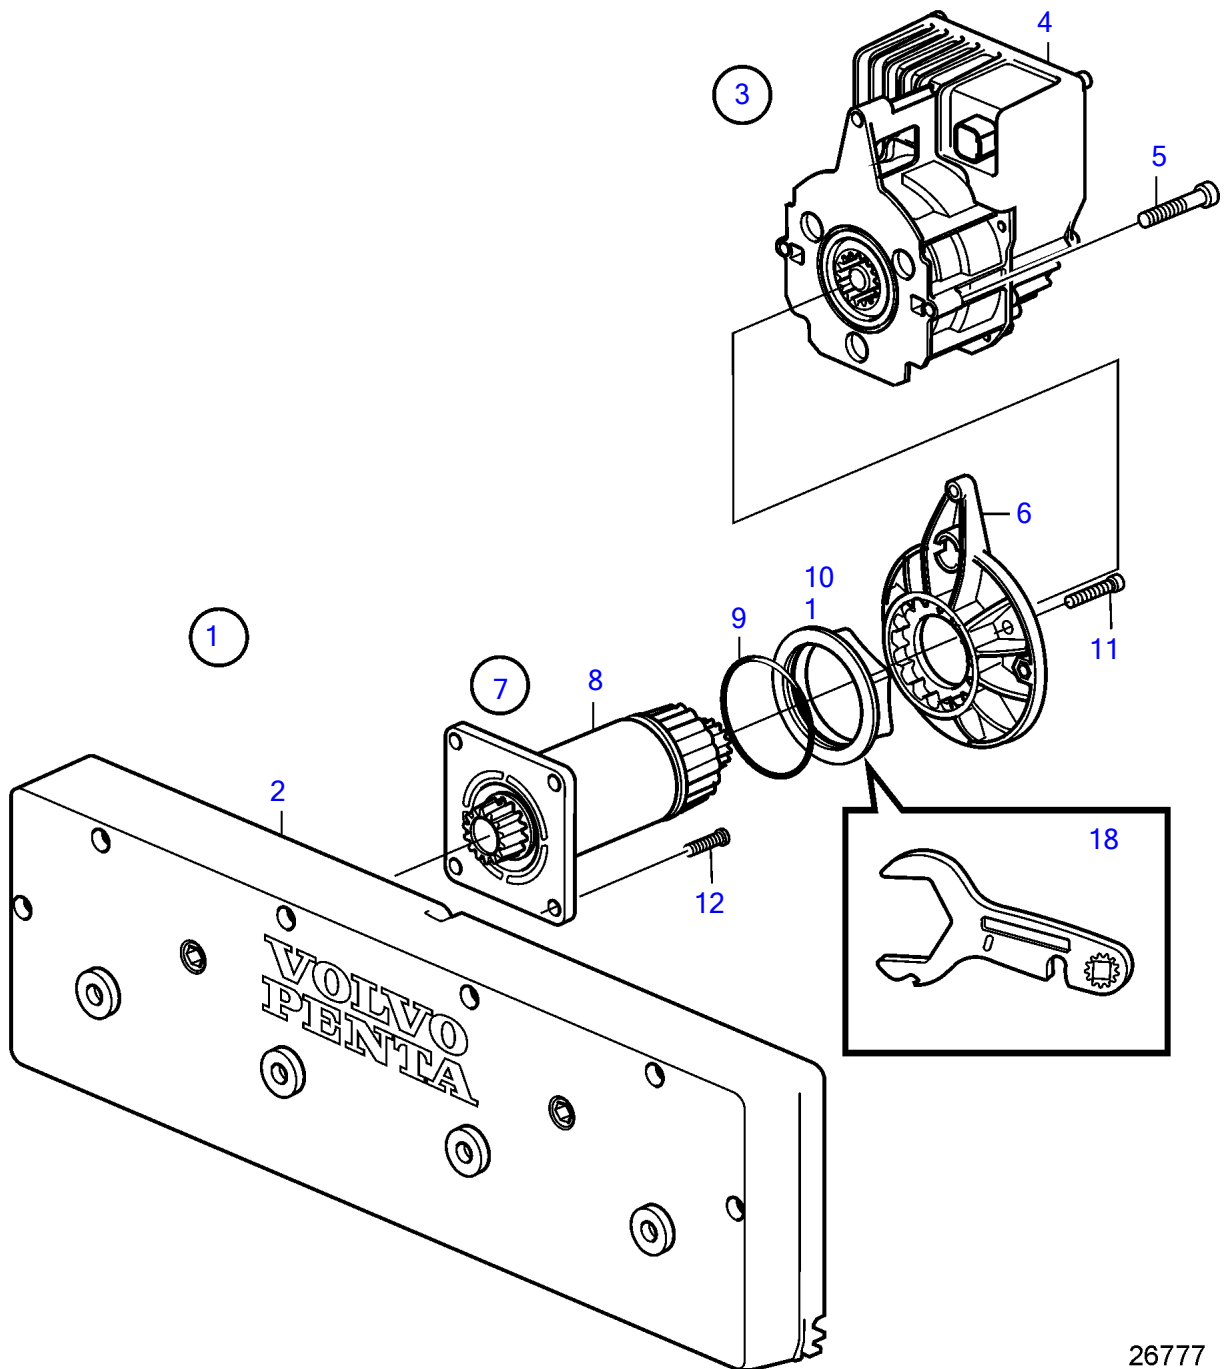

D4-180I-F, D4-225A-F, D4-225I-F, D4-260A-F, D4-260D-F, D4-260I-F, D4-300A-F, D4-300D-F, D4-300I-F

26777

D4-180I-F, D4-225A-F, D4-225I-F, D4-260A-F, D4-260D-F, D4-260I-F, D4-300A-F, D4-300D-F, D4-300I-F

REF	PART NO.	QTY	DESCRIPTION	NOTES
1		1	Kit	
2	21947166	1	• Kit	
		1	• • Trimming plate	
3	21948237	2	Kit	
4	(21875630)	1	• Servo unit	Obsolete part
5	997677	3	• Hex. socket screw	
6	21888972	2	• Drive plate	
7	21888969	1	Drive shaft kit	
8		1	• Shaft	
9	22088469	1	• O-ring	
10	21890405	1	• Flange nut	
11	21890471	3	• 6 point socket screw	
12	21955937	4	• 6 point socket screw	
13	21889194	1	Kit	
14		1	• Guide plate	
15	996642	8	• Hex. socket screw	
16	21970434	1	Drill template	
17	21970436	1	Support	
18	21888526	1	Wrench	