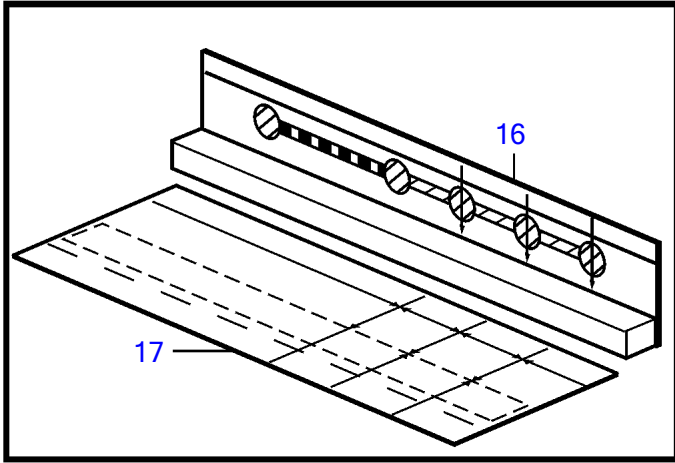

D4-180I-F, D4-225A-F, D4-225I-F, D4-260A-F, D4-260D-F, D4-260I-F, D4-300A-F, D4-300D-F, D4-300I-F

26777

D4-180I-F, D4-225A-F, D4-225I-F, D4-260A-F, D4-260D-F, D4-260I-F, D4-300A-F, D4-300D-F, D4-300I-F

REF	PART NO.	QTY	DESCRIPTION	NOTES
1		1	Kit	
2	21947166	1	• Kit	
		1	• • Trimming plate	
3	21948237	2	Kit	
4	(21875630)	1	• Servo unit	Obsolete part
5	997677	3	• Hex. socket screw	
6	21888972	2	• Drive plate	
7	21888969	1	Drive shaft kit	
8		1	• Shaft	
9	22088469	1	• O-ring	
10	21890405	1	• Flange nut	
11	21890471	3	• 6 point socket screw	
12	21955937	4	• 6 point socket screw	
13	21889194	1	Kit	
14		1	• Guide plate	
15	996642	8	• Hex. socket screw	
16	21970434	1	Drill template	
17	21970436	1	Support	
18	21888526	1	Wrench	