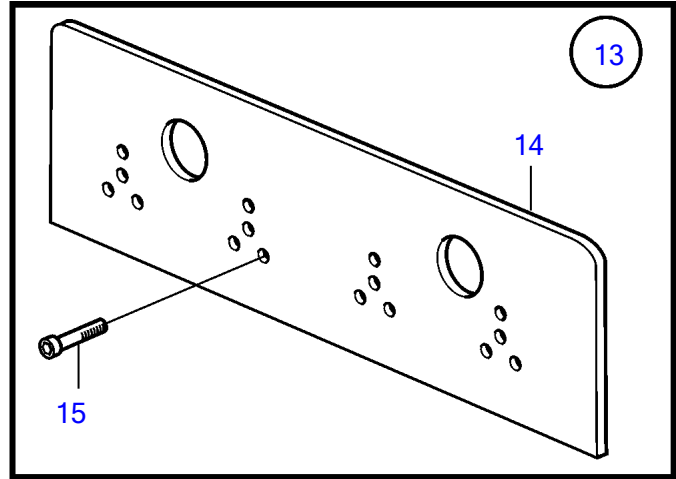

D4-180I-F, D4-225A-F, D4-225I-F, D4-260A-F, D4-260D-F, D4-260I-F, D4-300A-F, D4-300D-F, D4-300I-F

26777

D4-180I-F, D4-225A-F, D4-225I-F, D4-260A-F, D4-260D-F, D4-260I-F, D4-300A-F, D4-300D-F, D4-300I-F

REF	PART NO.	QTY	DESCRIPTION	NOTES
1		1	Kit	
2	21947166	1	• Kit	
		1	• • Trimming plate	
3	21948237	2	Kit	
4	(21875630)	1	• Servo unit	Obsolete part
5	997677	3	• Hex. socket screw	
6	21888972	2	• Drive plate	
7	21888969	1	Drive shaft kit	
8		1	• Shaft	
9	22088469	1	• O-ring	
10	21890405	1	• Flange nut	
11	21890471	3	• 6 point socket screw	
12	21955937	4	• 6 point socket screw	
13	21889194	1	Kit	
14		1	• Guide plate	
15	996642	8	• Hex. socket screw	
16	21970434	1	Drill template	
17	21970436	1	Support	
18	21888526	1	Wrench	