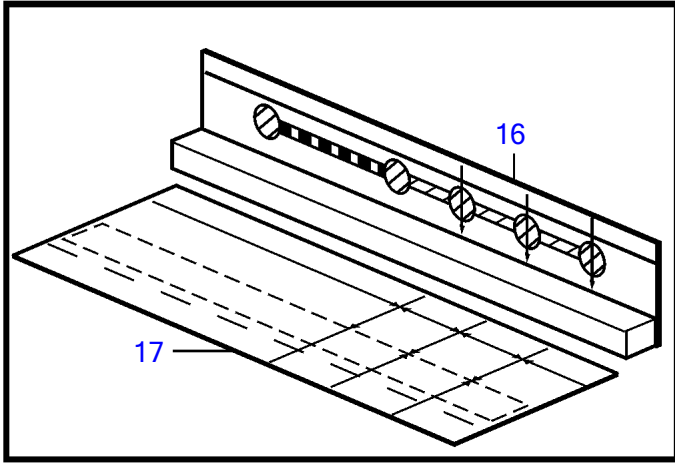

D4-180I-F, D4-225A-F, D4-225I-F, D4-260A-F, D4-260D-F, D4-260I-F, D4-300A-F, D4-300D-F, D4-300I-F

26777

D4-180I-F, D4-225A-F, D4-225I-F, D4-260A-F, D4-260D-F, D4-260I-F, D4-300A-F, D4-300D-F, D4-300I-F

REF	PART NO.	QTY	DESCRIPTION	NOTES
1		1	Kit	
2	21947169	1	• Kit	
		1	• • Trimming plate	
3	21948237	2	Kit	
4	(21875630)	1	• Servo unit	Obsolete part
5	997677	3	• Hex. socket screw	
6	21888972	2	• Drive plate	
7	21888969	1	Drive shaft kit	
8		1	• Shaft	
9	22088469	1	• O-ring	
10	21890405	1	• Flange nut	
11	21890471	3	• 6 point socket screw	
12	21955937	4	• 6 point socket screw	
13	21889197	1	Kit	
14		1	• Guide plate	
15	996642	14	• Hex. socket screw	
16	21970434	1	Drill template	
17	21970436	1	Support	
18	21888526	1	Wrench	