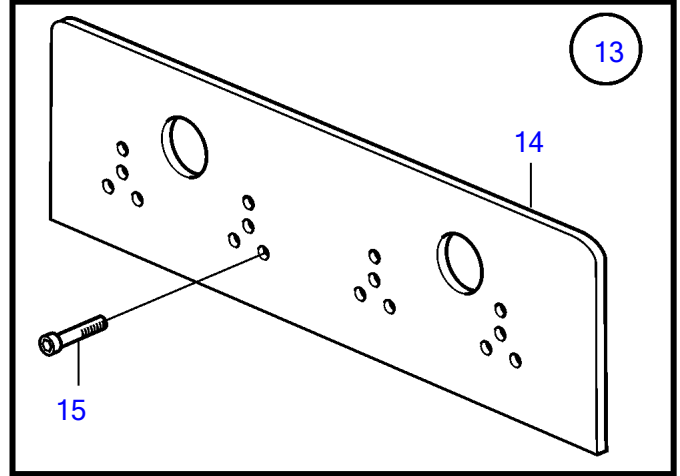

D4-180I-F, D4-225A-F, D4-225I-F, D4-260A-F, D4-260D-F, D4-260I-F, D4-300A-F, D4-300D-F, D4-300I-F

26777

D4-180I-F, D4-225A-F, D4-225I-F, D4-260A-F, D4-260D-F, D4-260I-F, D4-300A-F, D4-300D-F, D4-300I-F

REF	PART NO.	QTY	DESCRIPTION	NOTES
1		1	Kit	
2	21947169	1	• Kit	
		1	• • Trimming plate	
3	21948237	2	Kit	
4	(21875630)	1	• Servo unit	Obsolete part
5	997677	3	• Hex. socket screw	
6	21888972	2	• Drive plate	
7	21888969	1	Drive shaft kit	
8		1	• Shaft	
9	22088469	1	• O-ring	
10	21890405	1	• Flange nut	
11	21890471	3	• 6 point socket screw	
12	21955937	4	• 6 point socket screw	
13	21889197	1	Kit	
14		1	• Guide plate	
15	996642	14	• Hex. socket screw	
16	21970434	1	Drill template	
17	21970436	1	Support	
18	21888526	1	Wrench	