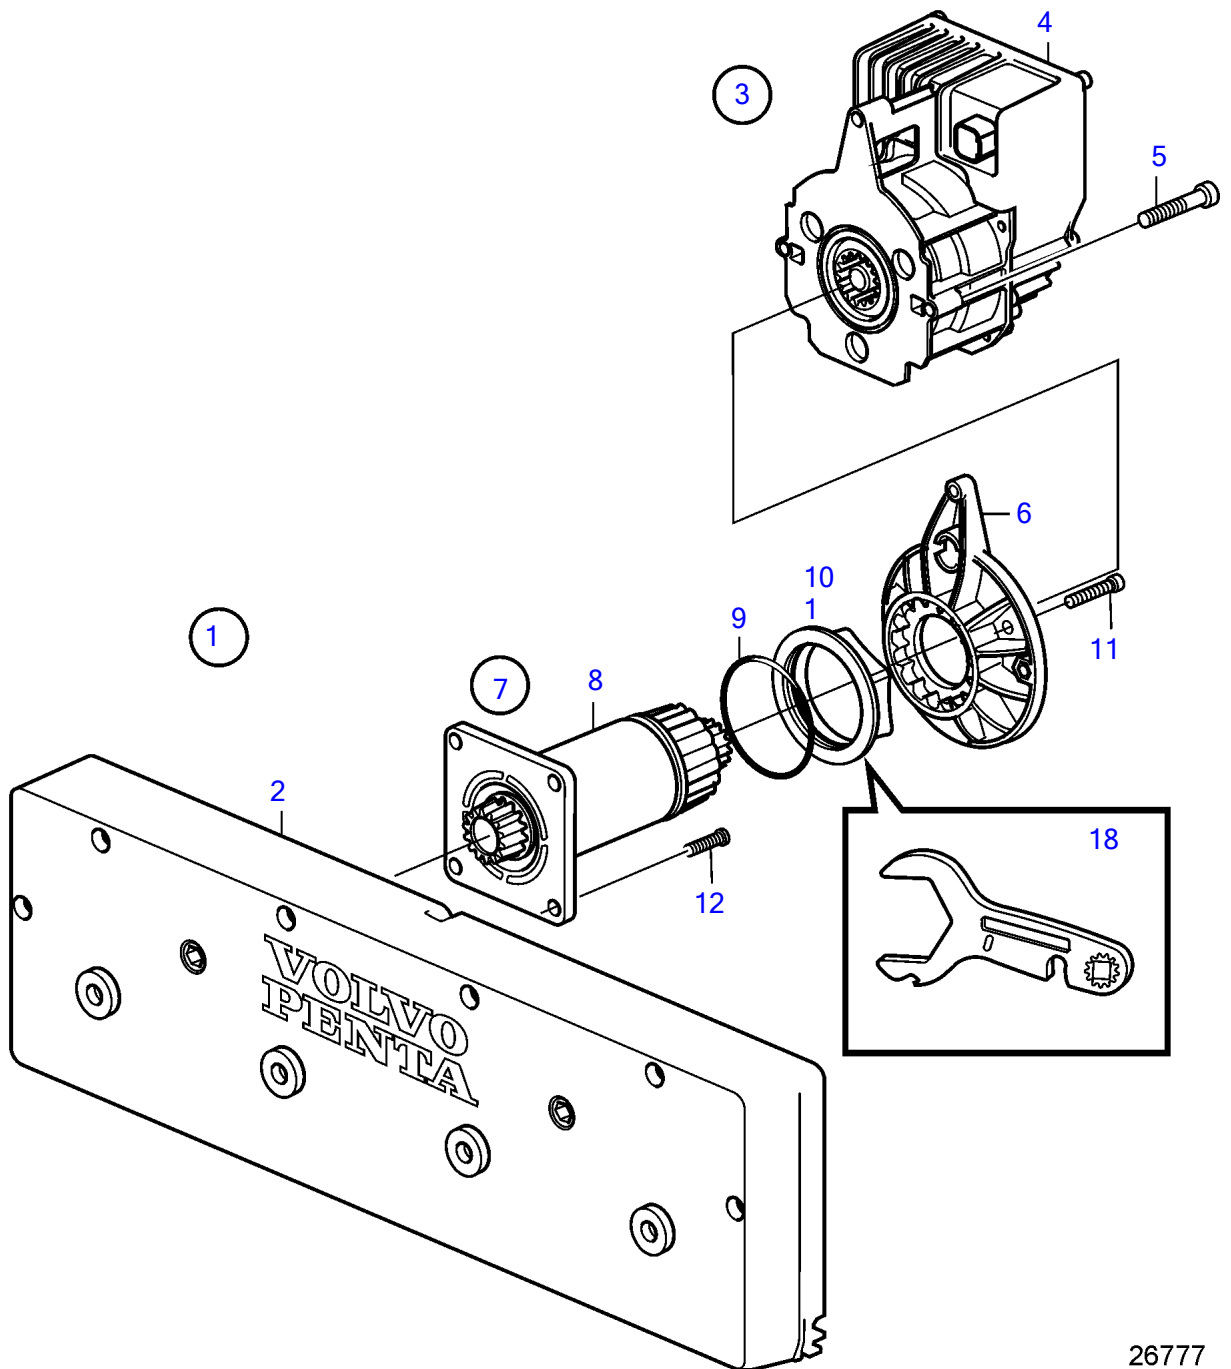

D4-180I-F, D4-225A-F, D4-225I-F, D4-260A-F, D4-260D-F, D4-260I-F, D4-300A-F, D4-300D-F, D4-300I-F

26777

D4-180I-F, D4-225A-F, D4-225I-F, D4-260A-F, D4-260D-F, D4-260I-F, D4-300A-F, D4-300D-F, D4-300I-F

REF	PART NO.	QTY	DESCRIPTION	NOTES
1		1	Kit	
2	21947169	1	• Kit	
		1	• • Trimming plate	
3	21948237	2	Kit	
4	(21875630)	1	• Servo unit	Obsolete part
5	997677	3	• Hex. socket screw	
6	21888972	2	• Drive plate	
7	21888969	1	Drive shaft kit	
8		1	• Shaft	
9	22088469	1	• O-ring	
10	21890405	1	• Flange nut	
11	21890471	3	• 6 point socket screw	
12	21955937	4	• 6 point socket screw	
13	21889197	1	Kit	
14		1	• Guide plate	
15	996642	14	• Hex. socket screw	
16	21970434	1	Drill template	
17	21970436	1	Support	
18	21888526	1	Wrench	