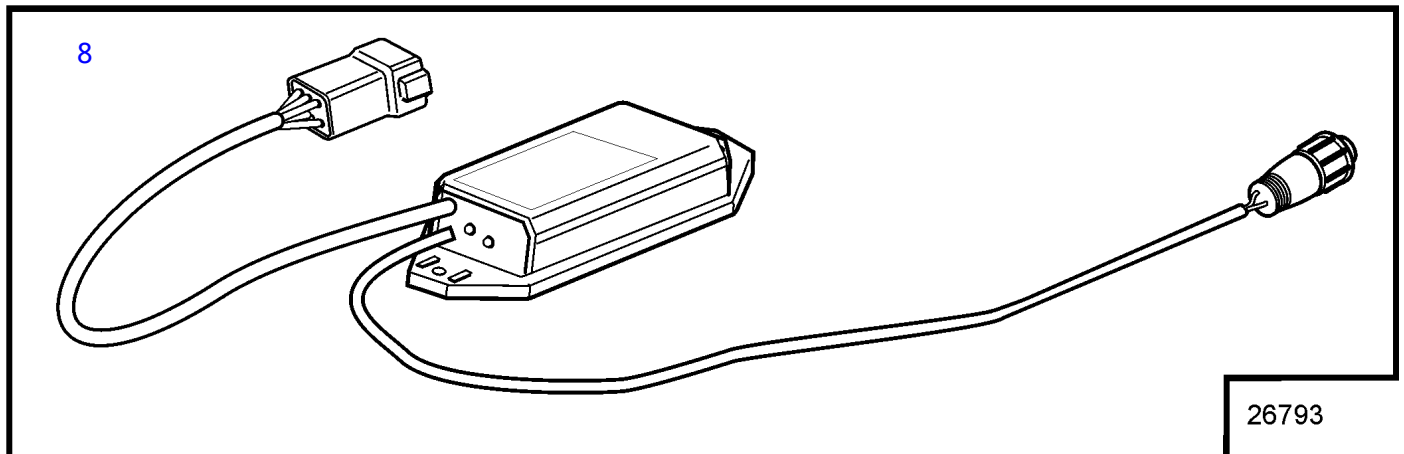

D4-180I-F, D4-225A-F, D4-225I-F, D4-260A-F, D4-260D-F, D4-260I-F, D4-300A-F, D4-300D-F, D4-300I-F

26793

D4-180I-F, D4-225A-F, D4-225I-F, D4-260A-F, D4-260D-F, D4-260I-F, D4-300A-F, D4-300D-F, D4-300I-F

REF	PART NO.	QTY	DESCRIPTION	NOTES
1	21875631	1	Kit	AUTO
2	(21888395)	1	• Control unit	Obsolete part
3	21888965	1	• Power cable	
4	(22079532)	1	Gps receiver	Obsolete part, www.garmin.com (support)
5	21812194	1	• Cable	
6	21812195	1	• Connector	
7	(22079542)	1	• Mounting kit	Obsolete part, www.garmin.com (support)
8	3889758	1	Converter	