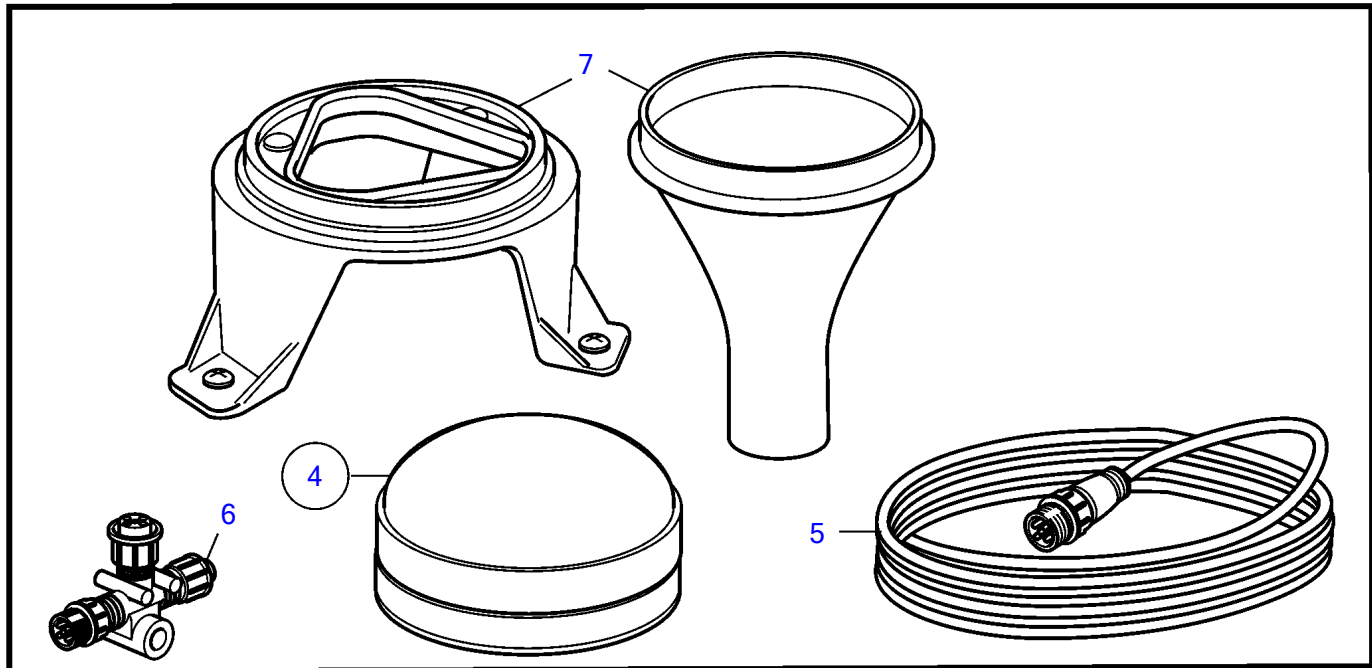

D4-180I-F, D4-225A-F, D4-225I-F, D4-260A-F, D4-260D-F, D4-260I-F, D4-300A-F, D4-300D-F, D4-300I-F

26793

D4-180I-F, D4-225A-F, D4-225I-F, D4-260A-F, D4-260D-F, D4-260I-F, D4-300A-F, D4-300D-F, D4-300I-F

REF	PART NO.	QTY	DESCRIPTION	NOTES
1	21875631	1	Kit	AUTO
2	(21888395)	1	• Control unit	Obsolete part
3	21888965	1	• Power cable	
4	(22079532)	1	Gps receiver	Obsolete part, www.garmin.com (support)
5	21812194	1	• Cable	
6	21812195	1	• Connector	
7	(22079542)	1	• Mounting kit	Obsolete part, www.garmin.com (support)
8	3889758	1	Converter	