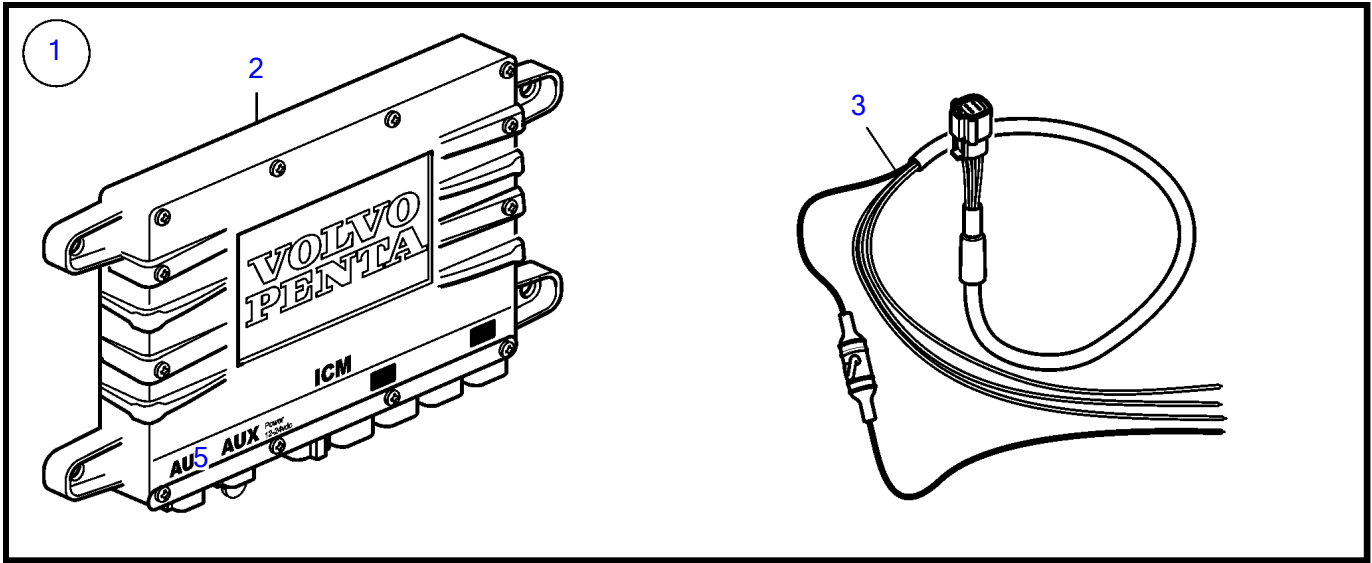

D4-180I-F, D4-225A-F, D4-225I-F, D4-260A-F, D4-260D-F, D4-260I-F, D4-300A-F, D4-300D-F, D4-300I-F

26793

D4-180I-F, D4-225A-F, D4-225I-F, D4-260A-F, D4-260D-F, D4-260I-F, D4-300A-F, D4-300D-F, D4-300I-F

REF	PART NO.	QTY	DESCRIPTION	NOTES
1	21875631	1	Kit	AUTO
2	(21888395)	1	• Control unit	Obsolete part
3	21888965	1	• Power cable	
4	(22079532)	1	Gps receiver	Obsolete part, www.garmin.com (support)
5	21812194	1	• Cable	
6	21812195	1	• Connector	
7	(22079542)	1	• Mounting kit	Obsolete part, www.garmin.com (support)
8	3889758	1	Converter	