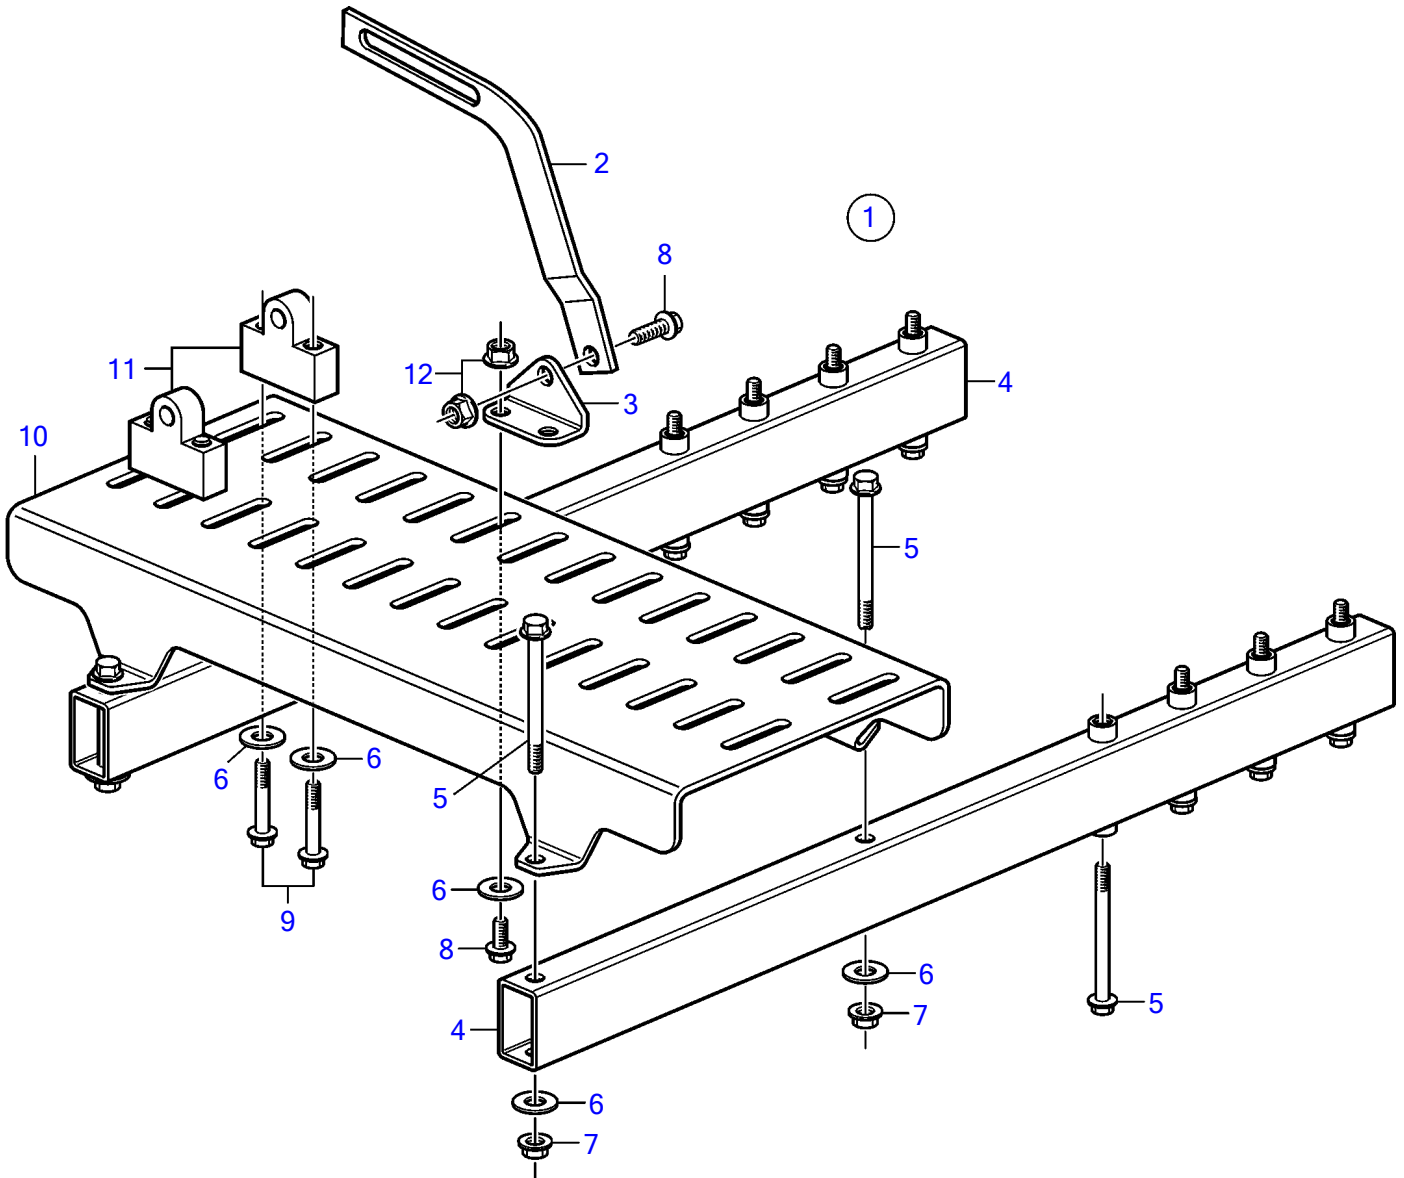

D4-180I-F, D4-225A-F, D4-225I-F, D4-260A-F, D4-260D-F, D4-260I-F, D4-300A-F, D4-300D-F, D4-300I-F

21426

D4-180I-F, D4-225A-F, D4-225I-F, D4-260A-F, D4-260D-F, D4-260I-F, D4-300A-F, D4-300D-F, D4-300I-F

REF	PART NO.	QTY	DESCRIPTION
1	3584501	1	Universal bracket
2	845021	2	• Tensioner
3	858177	4	• Bracket
4	3807983	2	• Bracket
5	965182	12	• Flange screw
6	948880	10	• Washer
7	948645	4	• Flange lock nut
8	946173	6	• Flange screw
9	947760	4	• Flange screw
10	3807984	1	• Bracket
11	3808661	2	• Support
12	945408	6	• Flange nut