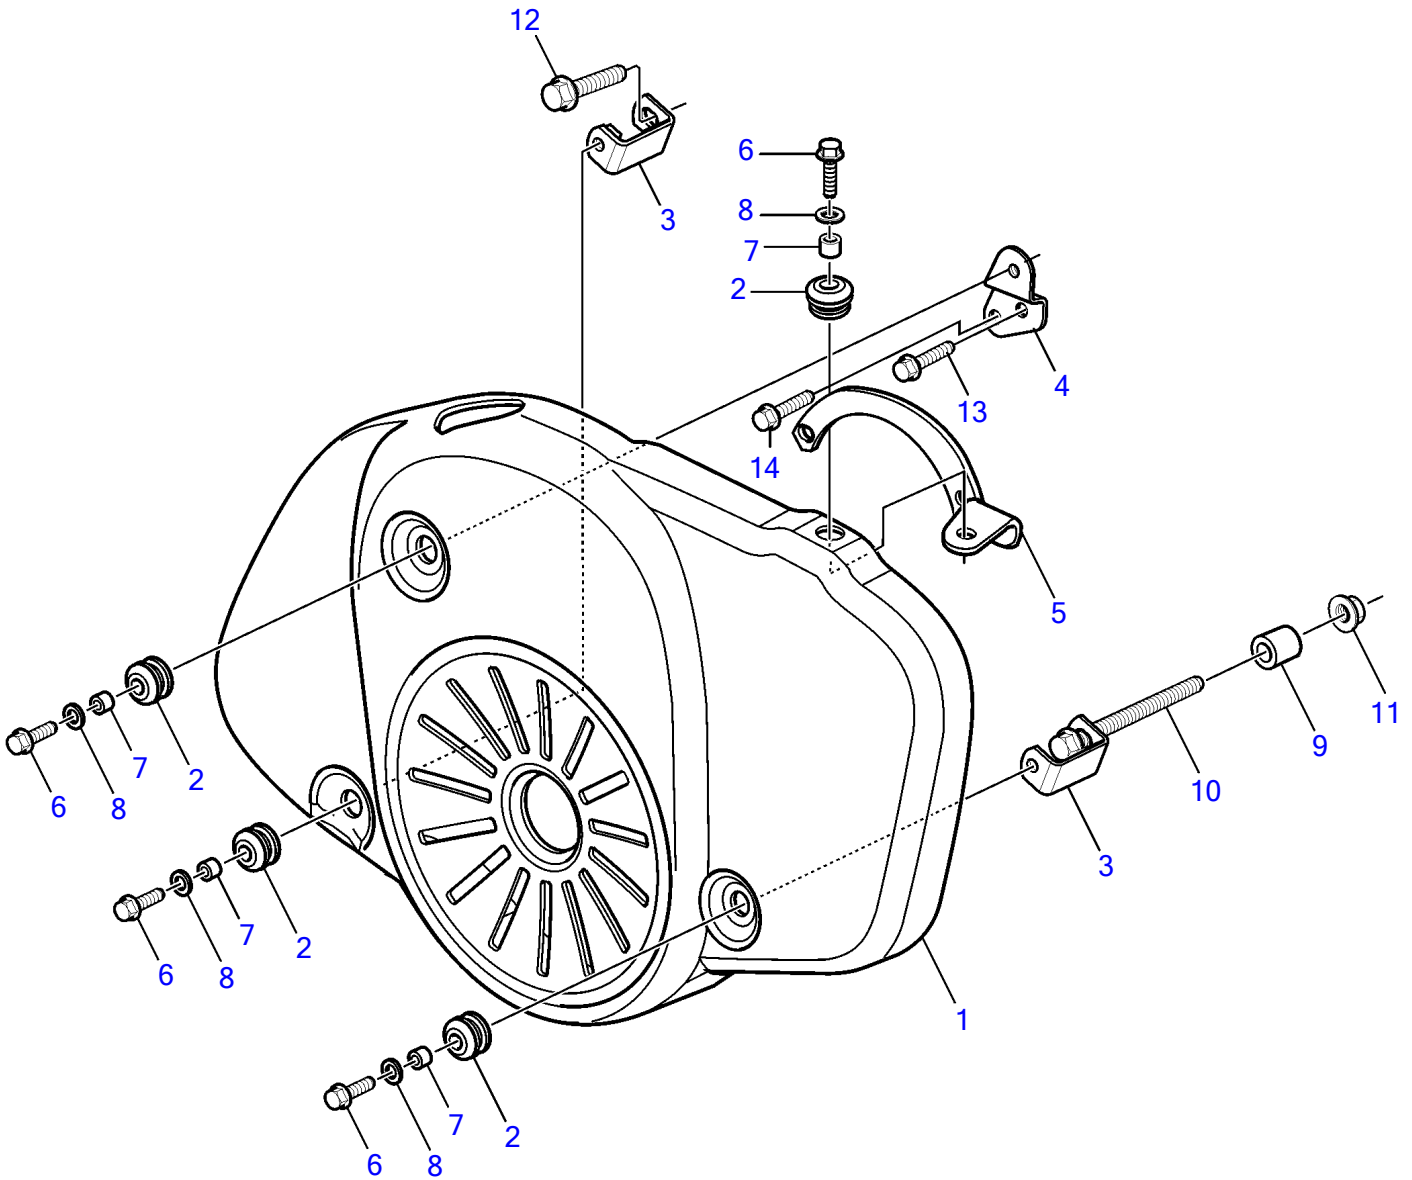

D4-180I-F, D4-225A-F, D4-225I-F, D4-260I-F, D4-300I-F

25511

D4-180I-F, D4-225A-F, D4-225I-F, D4-260I-F, D4-300I-F

REF	PART NO.	QTY	DESCRIPTION
1	21262732	1	Belt protector
2	673989	4	• Grommet
3	3588731	2	Bracket
4	3588732	1	Bracket
5	21368512	1	Bracket
6	946730	4	Hexagon screw
7	3830336	4	Spacer
8	941670	4	Washer
9	1678297	1	Spacer sleeve
10	979935	1	Flange screw
11	971096	1	Flange nut
12	979935	1	Flange screw
13	965186	1	Flange screw
14	965190	1	Flange screw