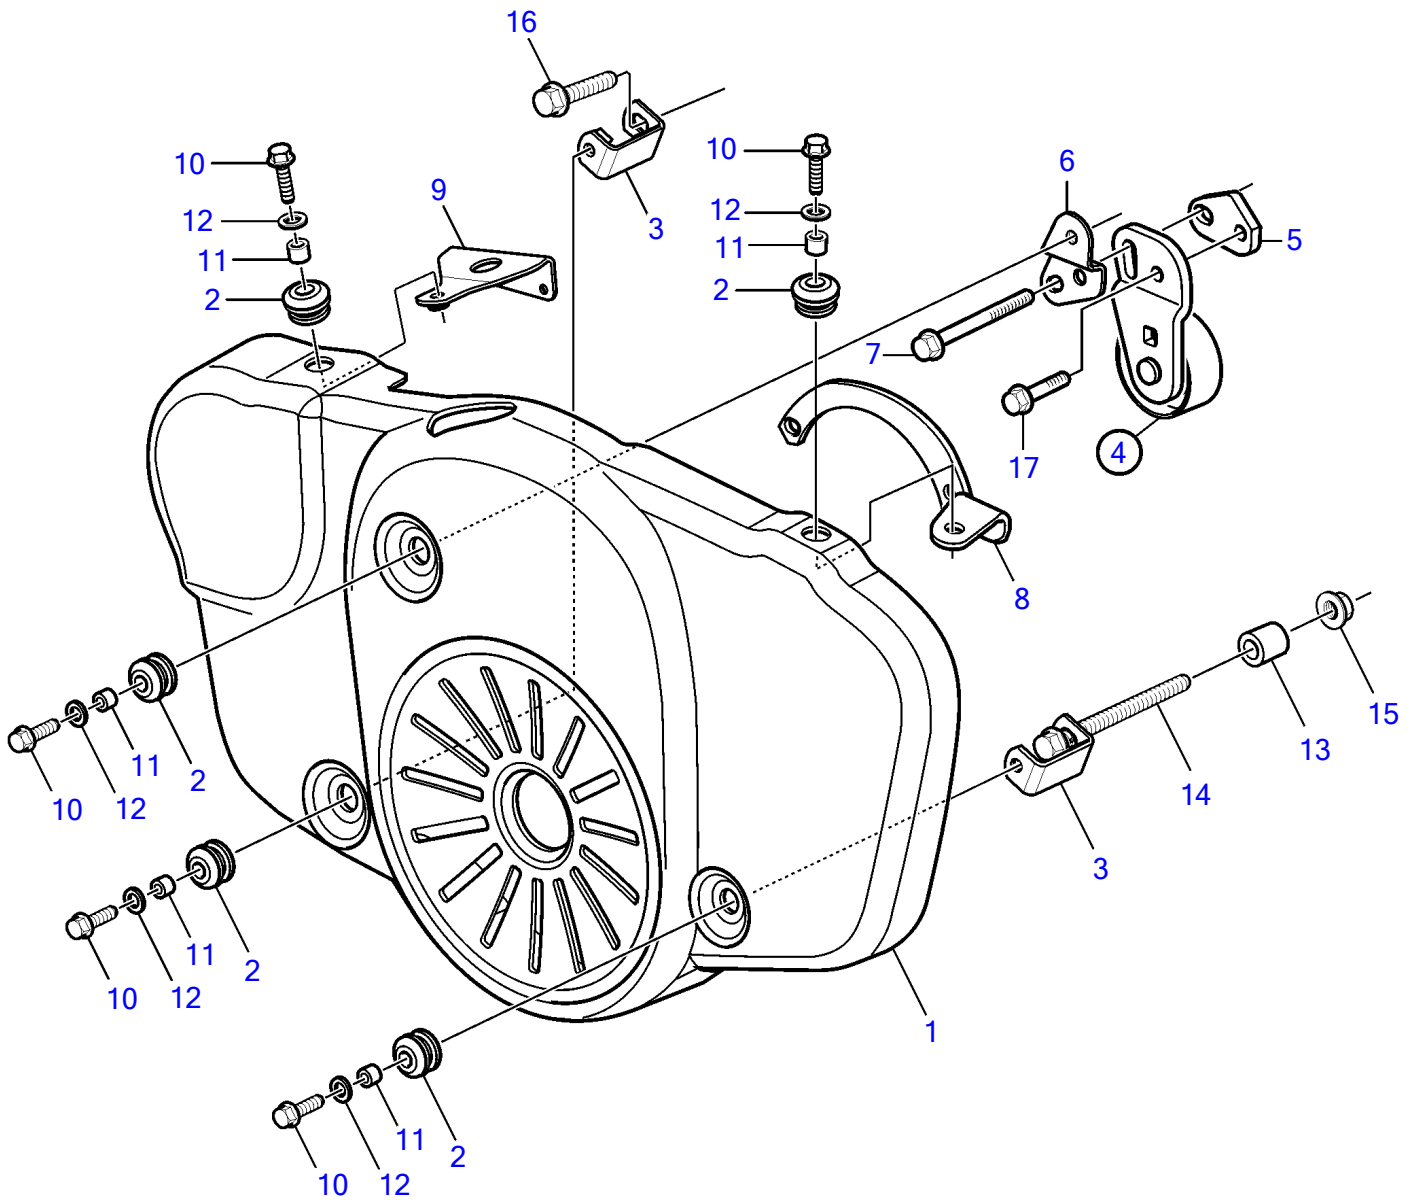

D4-260A-F, D4-260D-F, D4-300A-F, D4-300D-F

26335

D4-260A-F, D4-260D-F, D4-300A-F, D4-300D-F

REF	PART NO.	QTY	DESCRIPTION	NOTES
1	21262733	1	Belt protector	SOLAS
2	673989	5	• Grommet	
3	3588731	2	Bracket	
4	21344508	1	Belt tensioner	
5	965190	1	• Flange screw	
6		1	• Bracket	
7		1	• Spacer disc	
8	21368512	1	Bracket	
9	21195415	1	Bracket	
10	963567	5	Hexagon screw	
11	3830336	5	Spacer	
12	941670	5	Washer	
13	1678297	1	Spacer sleeve	
14	979935	1	Flange screw	L=160mm
15	971096	1	Flange nut	
16	978447	1	Flange screw	
17	965186	1	Flange screw	