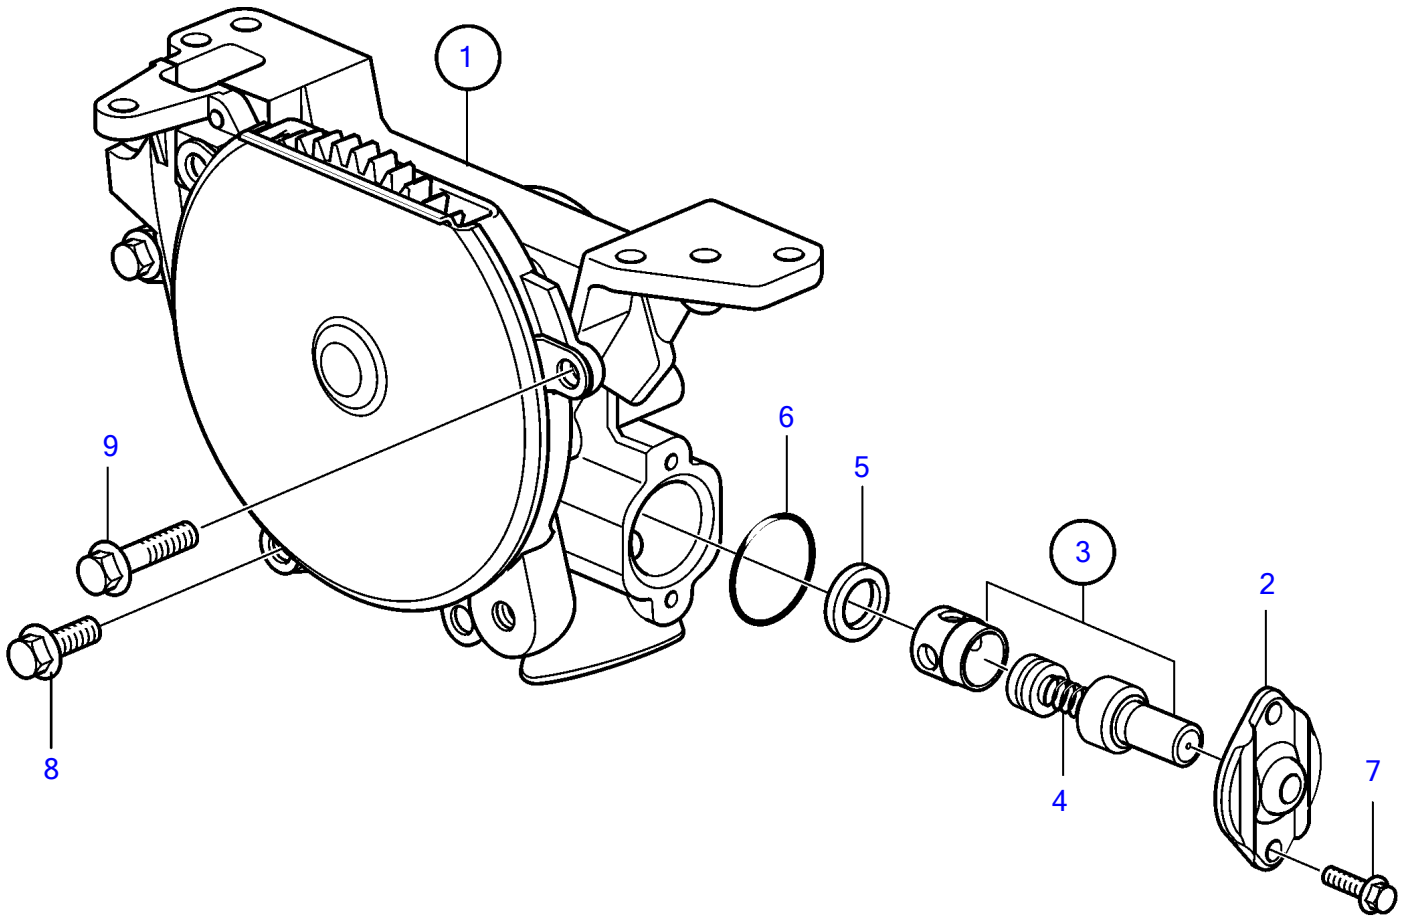

D4-180I-F, D4-225A-F, D4-225I-F, D4-260A-F, D4-260D-F, D4-260I-F, D4-300A-F, D4-300D-F, D4-300I-F

24266

D4-180I-F, D4-225A-F, D4-225I-F, D4-260A-F, D4-260D-F, D4-260I-F, D4-300A-F, D4-300D-F, D4-300I-F

REF	PART NO.	QTY	DESCRIPTION	NOTES
1	3582667	1	Oil pump	
2	471648	1	• Cover	
3	3826265	1	• Reduction valve	
4	3826266	1	• • Spring	
5	469846	1	• Sealing ring	
6	949659	1	• O-ring	
7	946544	2	• Flange screw	L=16mm
8	946470	2	• Flange screw	L=35mm
9	967949	2	• Flange screw	L=12mm