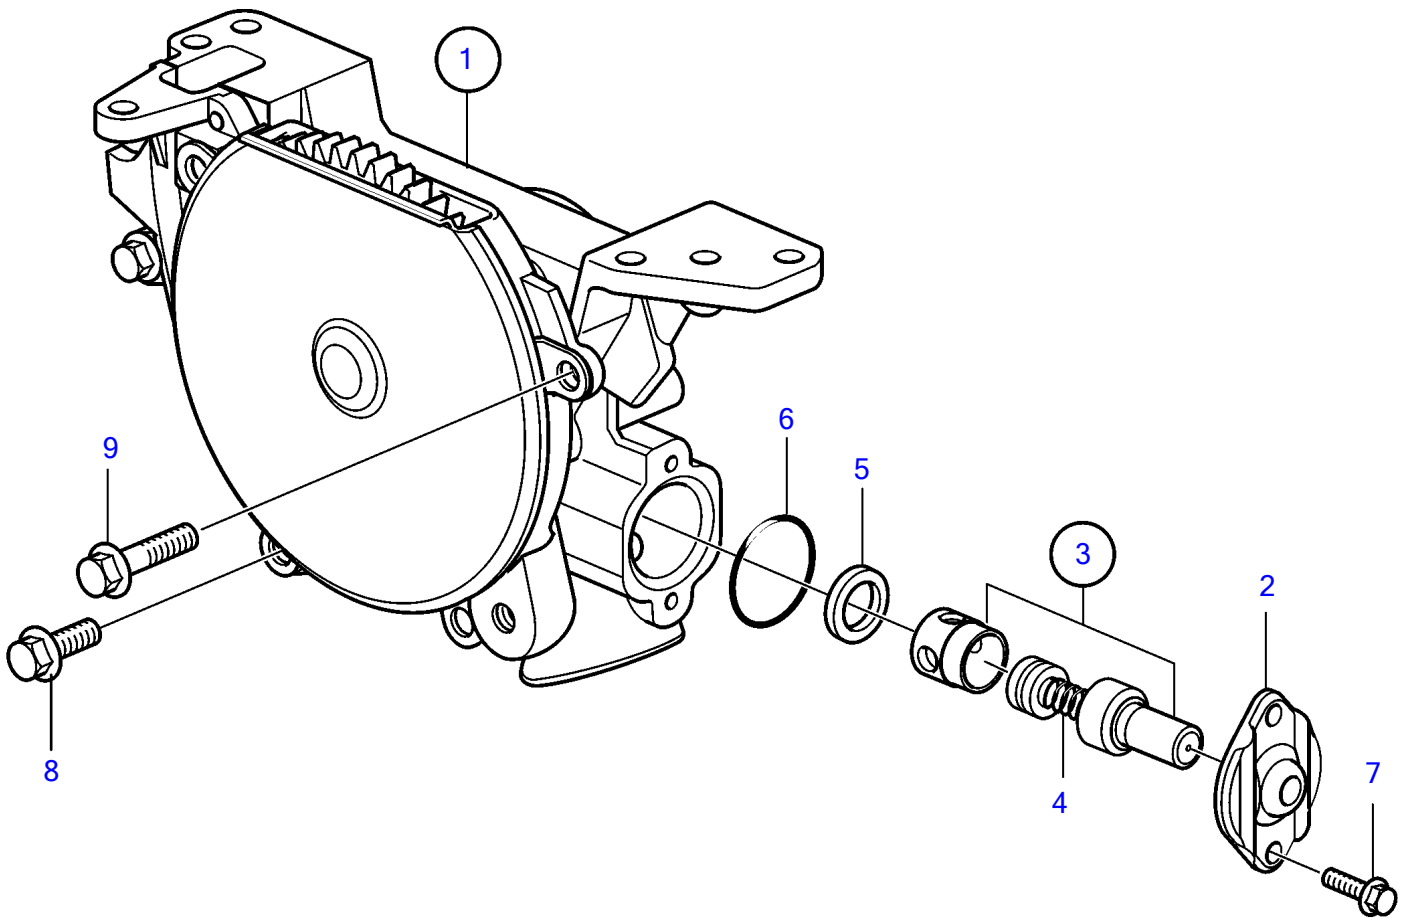

D4-180I-F, D4-225A-F, D4-225I-F, D4-260A-F, D4-260D-F, D4-260I-F, D4-300A-F, D4-300D-F, D4-300I-F

24266

D4-180I-F, D4-225A-F, D4-225I-F, D4-260A-F, D4-260D-F, D4-260I-F, D4-300A-F, D4-300D-F, D4-300I-F

REF	PART NO.	QTY	DESCRIPTION	NOTES
1	3582667	1	Oil pump	
2	471648	1	• Cover	
3	3826265	1	• Reduction valve	
4	3826266	1	• • Spring	
5	469846	1	• Sealing ring	
6	949659	1	• O-ring	
7	946544	2	• Flange screw	L=16mm
8	946470	2	• Flange screw	L=35mm
9	967949	2	• Flange screw	L=12mm