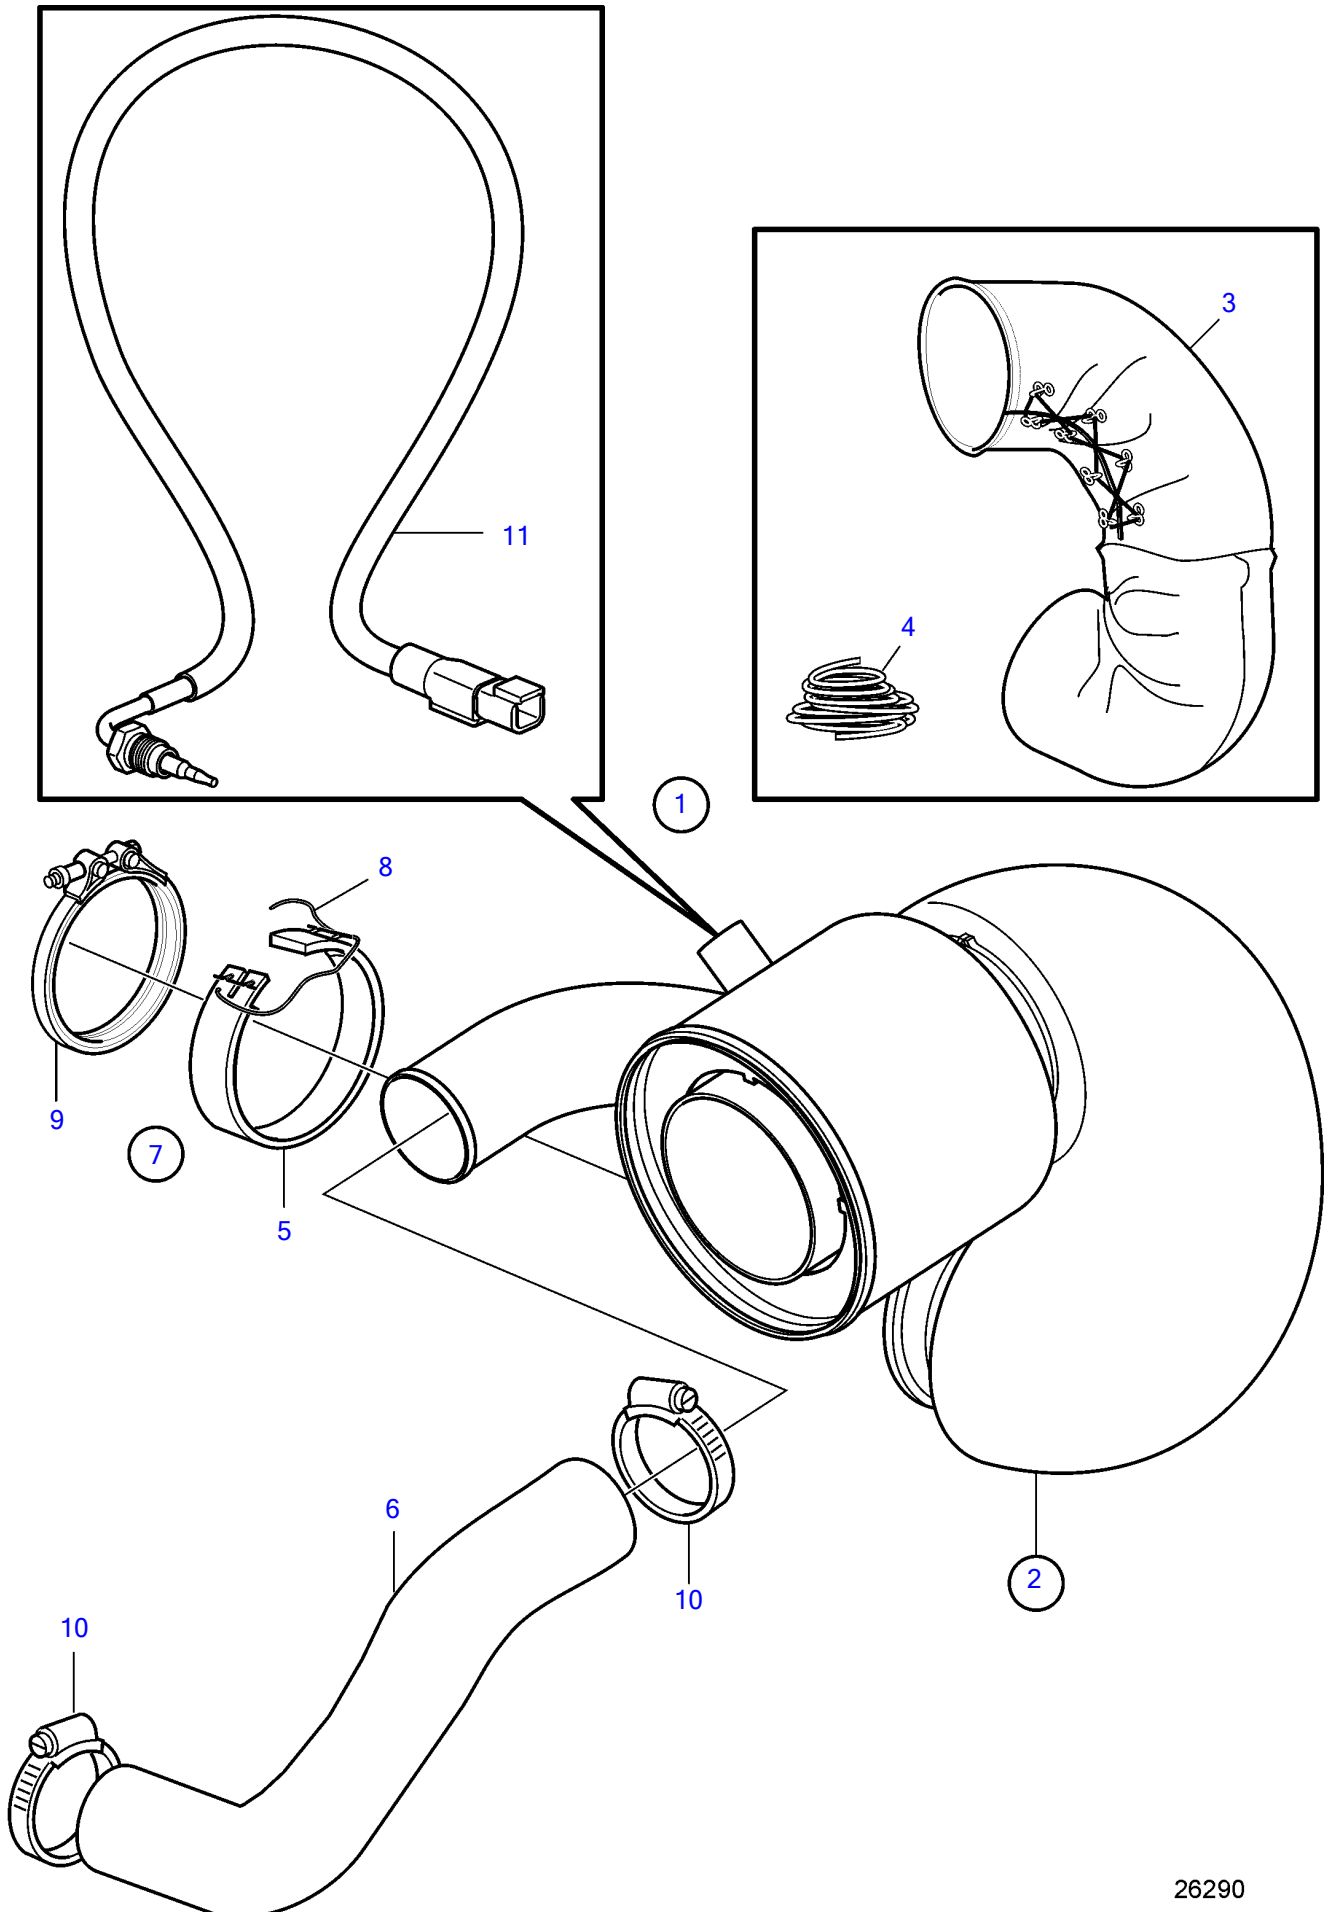

D4-260D-F, D4-300D-F

26290

D4-260D-F, D4-300D-F

REF	PART NO.	QTY	DESCRIPTION	SEE SEC.	NOTES
1		1	Exhaust riser		
2	21700016	1	• Exhaust riser		
3	3584486		• • Isolation		
4		X	• • Locking wire		
5	3817198	1	• Isolation		
6	22132147	1	• Hose		
7	(3887043)	1	• Kit		Obsolete part
8	941710	X	• • Locking wire		
9	21325765	1	• • V-band clamp		
10	961672	2	• • Hose clamp		
11	21673187	1	Temperature sensor		
			• Installation Instruction 47703789	47703789-EN	Sensor