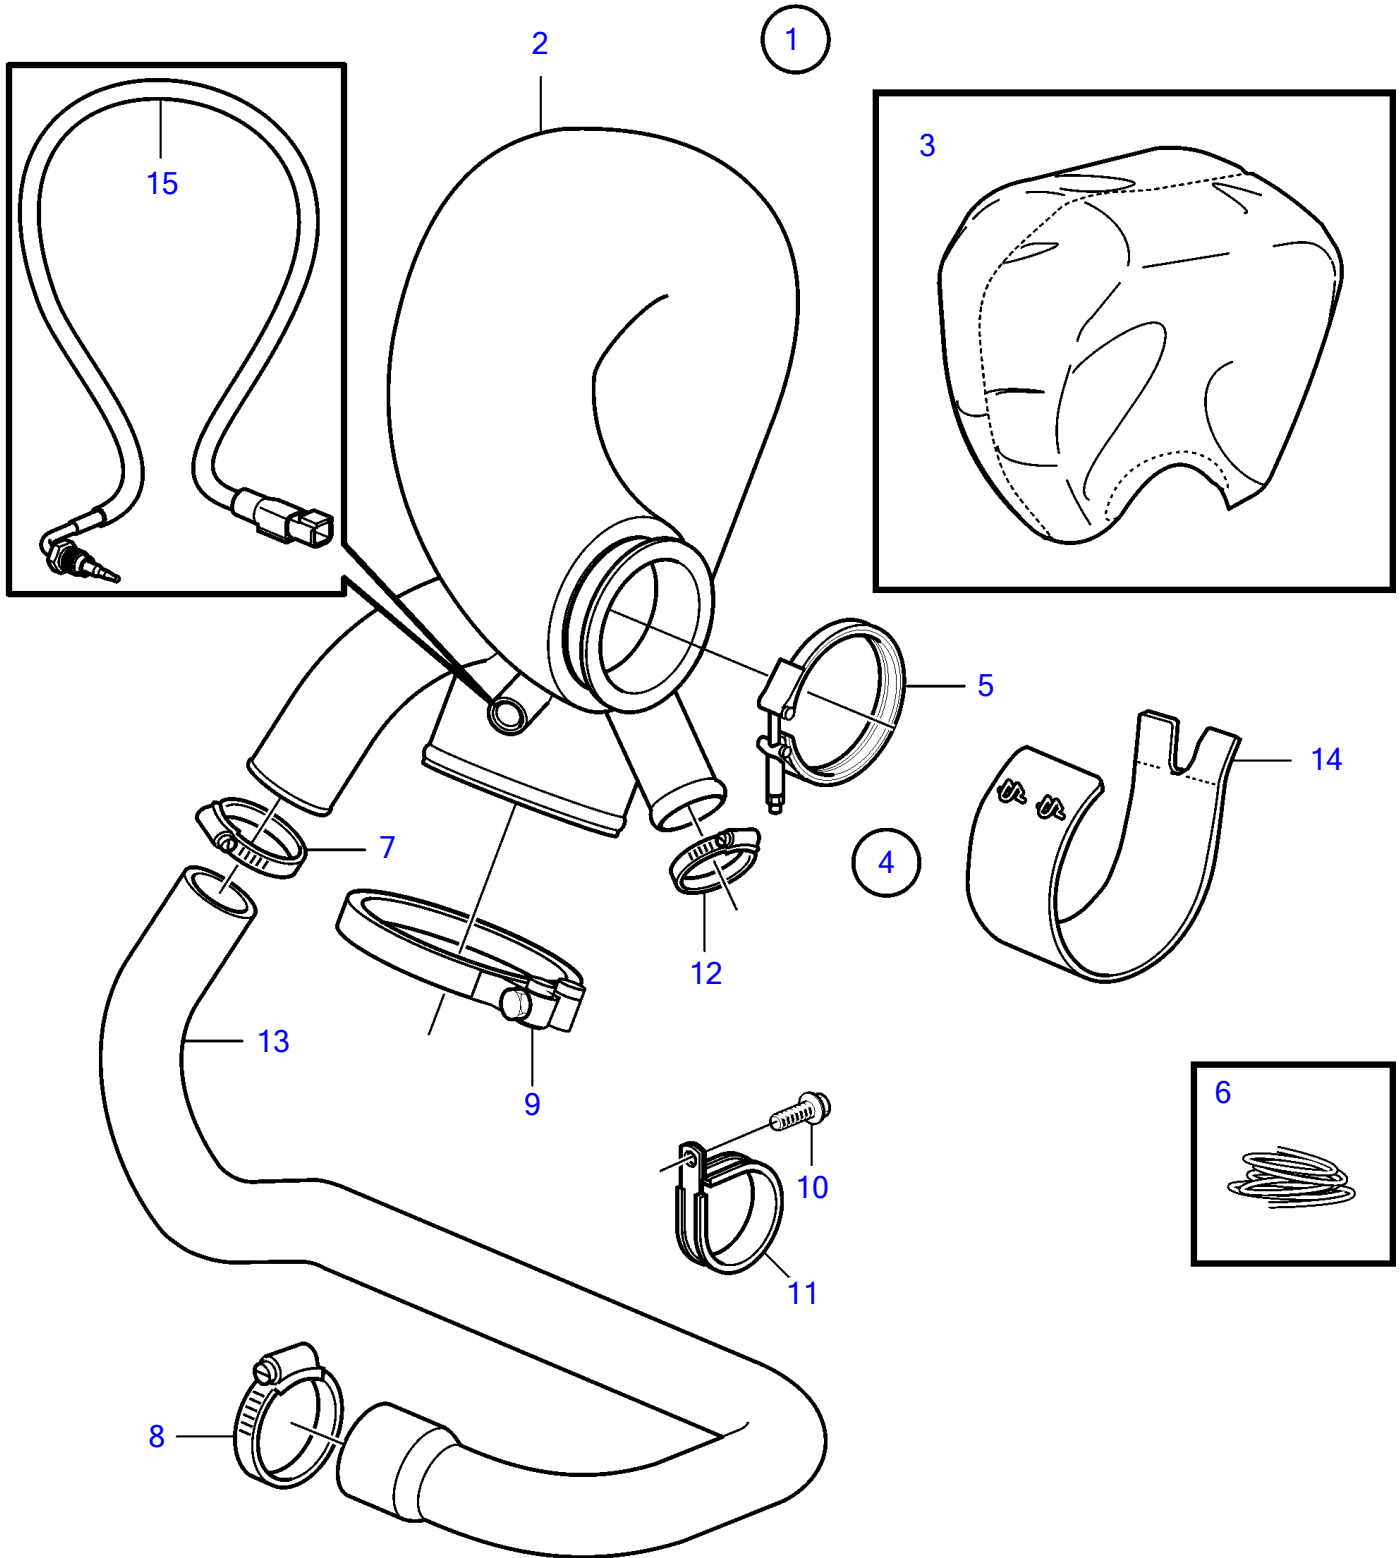

D4-225A-F, D4-260A-F, D4-300A-F

26310

D4-225A-F, D4-260A-F, D4-300A-F

REF	PART NO.	QTY	DESCRIPTION	SEE SEC.	NOTES
1		1	Exhaust riser		
2	21700018	1	• Exhaust riser		
3	3584485	1	• • Isolation		
4		1	• Kit		
5	21325765	1	• • V-band clamp		
6	941710	X	• • Locking wire		400mm
7	22274885	1	• • Hose clamp		
8	961671	2	• • Hose clamp		
9	21832260	1	• • Hose clamp		
10	946440	2	• • Flange screw		
11	973944	2	• • Clamp		
12	21832260	1	• • Hose clamp		
13	40005132	1	• Hose		
14	3817198	1	• Isolation		
15	21673187	1	• Temperature sensor		
			• Installation Instruction 47703789	47703789-EN	Sensor