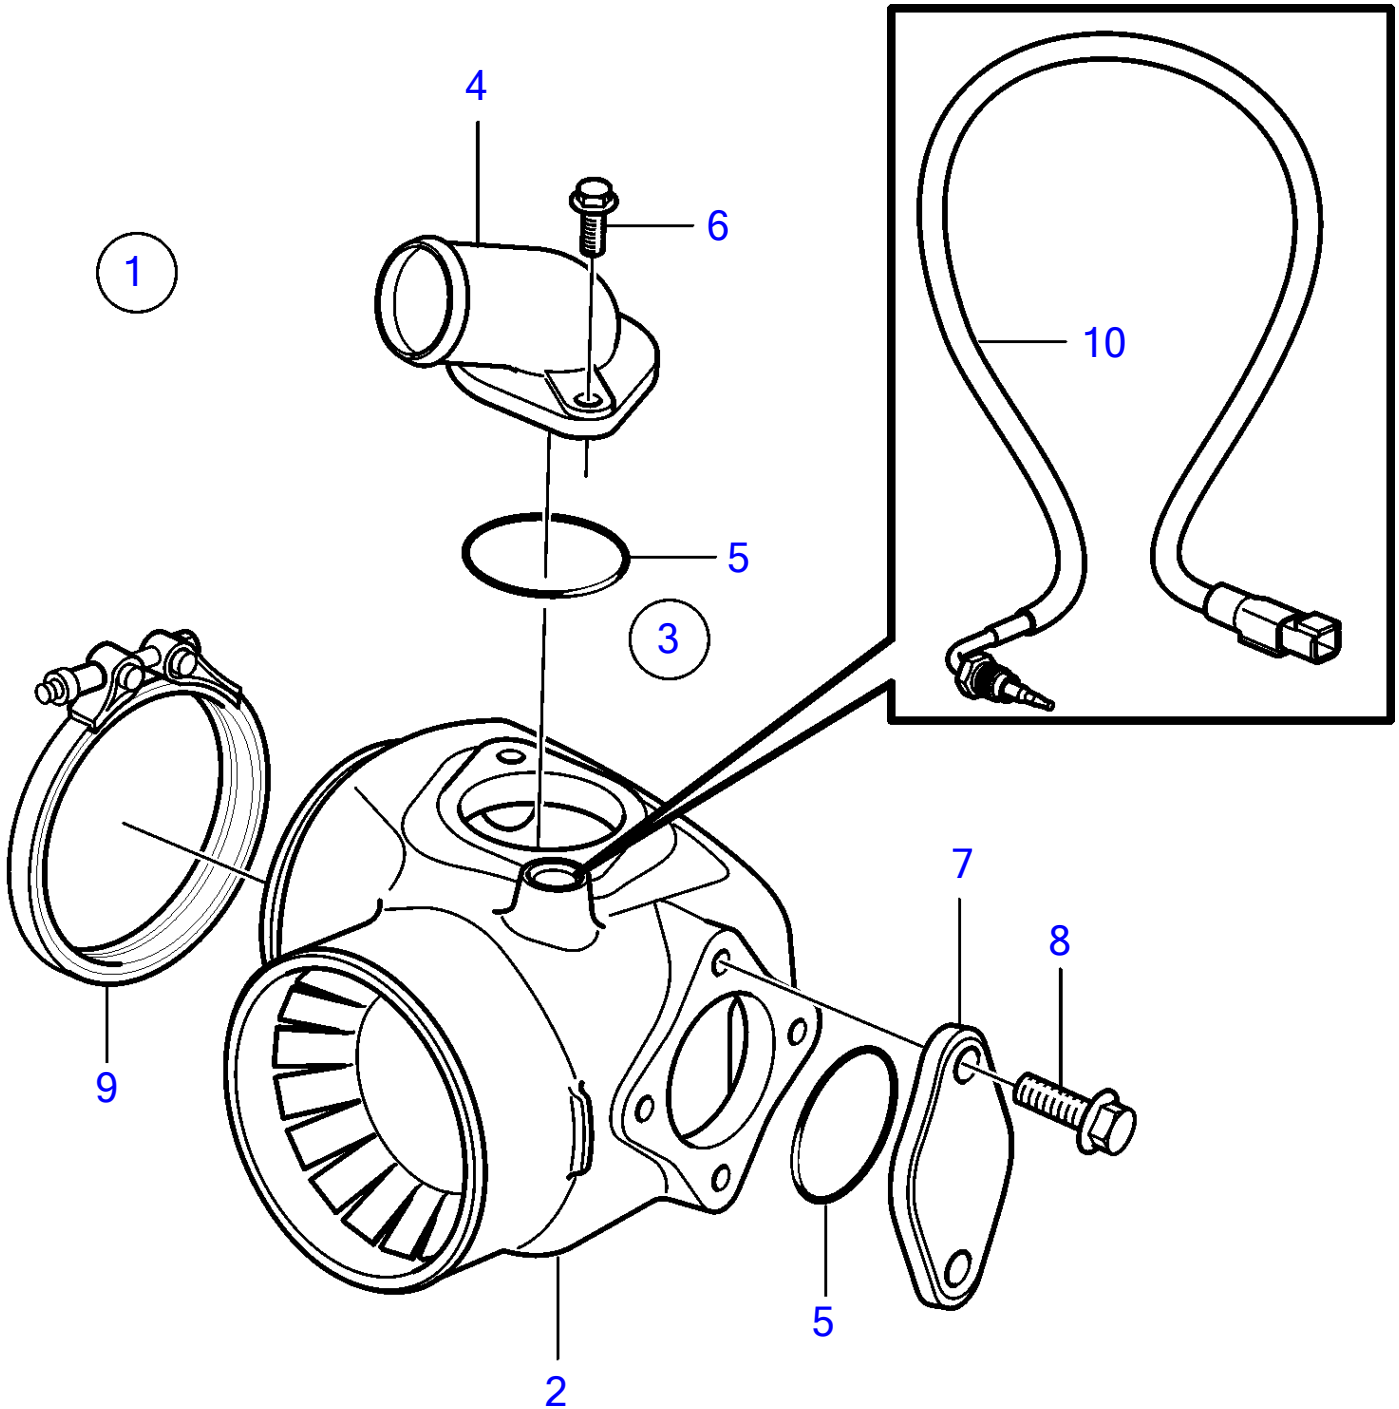

D4-180I-F, D4-225I-F, D4-260I-F, D4-300I-F

26291

D4-180I-F, D4-225I-F, D4-260I-F, D4-300I-F

REF	PART NO.	QTY	DESCRIPTION	SEE SEC.	NOTES
1		1	Exhaust pipe kit		
2	21684826	1	• Exhaust riser		
3		1	• Kit		
4	21450768	1	• • Connector		
5	969415	2	• • O-ring		
6	948356	2	• • Flange screw		
7	3584006	1	• • Cover		
8	946934	2	• • Flange screw		
9	21325765	1	• • V-band clamp		
10	21673187	1	Temperature sensor		
			• Installation Instruction 47703789	47703789-EN	Sensor