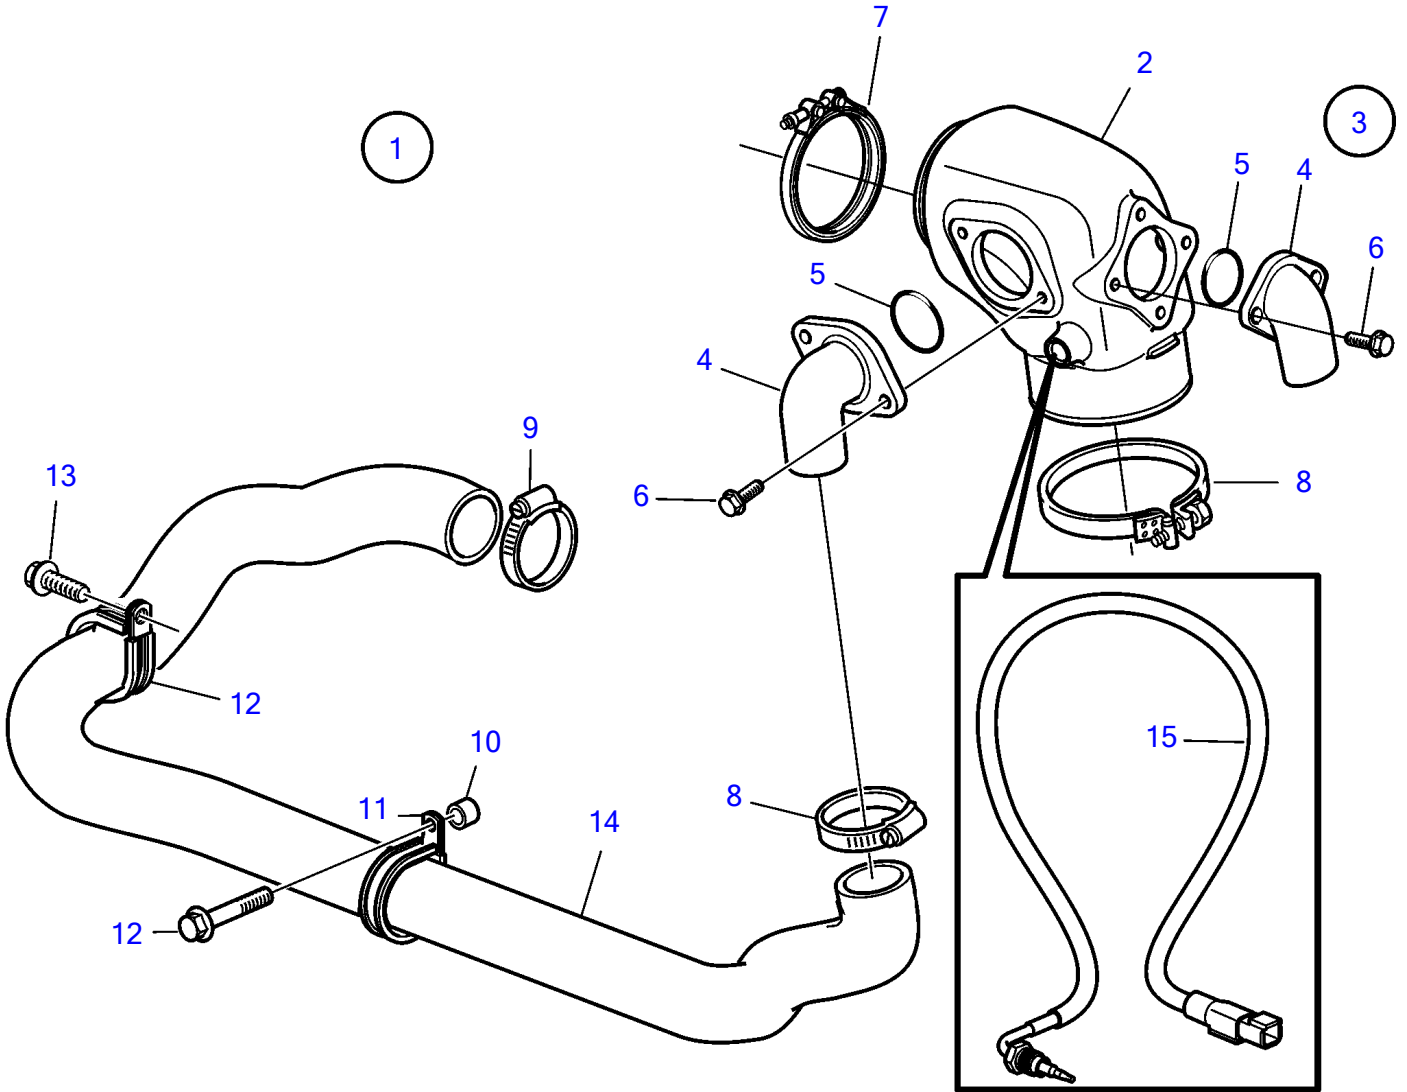

D4-225A-F, D4-260A-F, D4-300A-F

26292

D4-225A-F, D4-260A-F, D4-300A-F

REF	PART NO.	QTY	DESCRIPTION	SEE SEC.	NOTES
1		1	Exhaust pipe kit		
2	21684826	1	• Exhaust riser		
3		1	• Kit		
4	21450768	2	• • Connector		
5	969415	2	• • O-ring		
6	948356	4	• • Flange screw		
7	21325765	1	• • V-band clamp		
8	21832260	1	• • Hose clamp		
9	961671	3	• • Hose clamp		
10	980935	1	• • Spacer sleeve		
11	969354	2	• • Clamp		
12	965179	1	• • Flange screw		
13	946440	1	• • Flange screw		
14	40005128	1	• Hose		
15	21673187	1	• Temperature sensor		
			• Installation Instruction 47703789	47703789-EN	Sensor