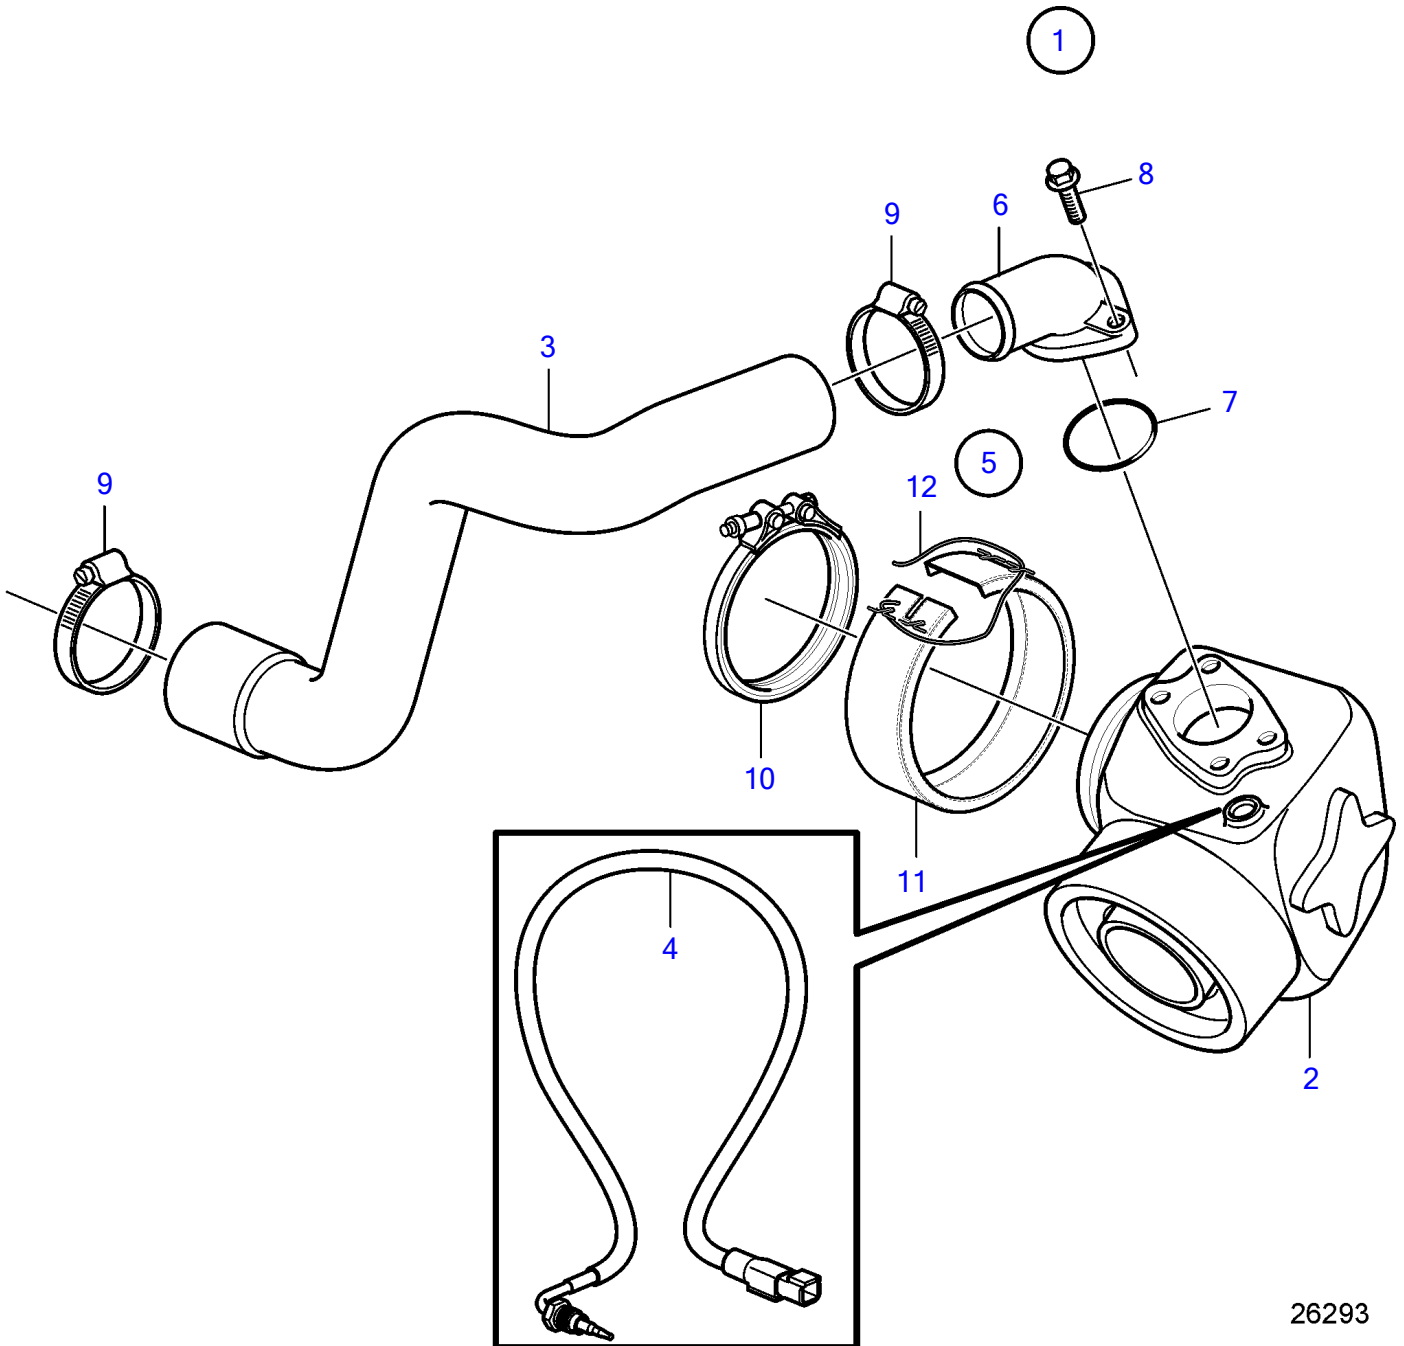

D4-260D-F, D4-300D-F

26293

D4-260D-F, D4-300D-F

REF	PART NO.	QTY	DESCRIPTION	SEE SEC.	NOTES
1		1	Exhaust pipe kit		
2	21700012	1	• Exhaust riser		
3	3809100	1	• Hose		
4	21673187	1	• Temperature sensor		
			• Installation Instruction 47703789	47703789-EN	Sensor
5		1	• Kit		
6	21450768	1	• • Connector		
7	969415	1	• • • O-ring		
8	948356	2	• • • Flange screw		
9	961672	2	• • • Hose clamp		
10	21325765	1	• • • V-band clamp		
11	3817198	1	Isolation		
12	941710	X	Locking wire		L=400mm