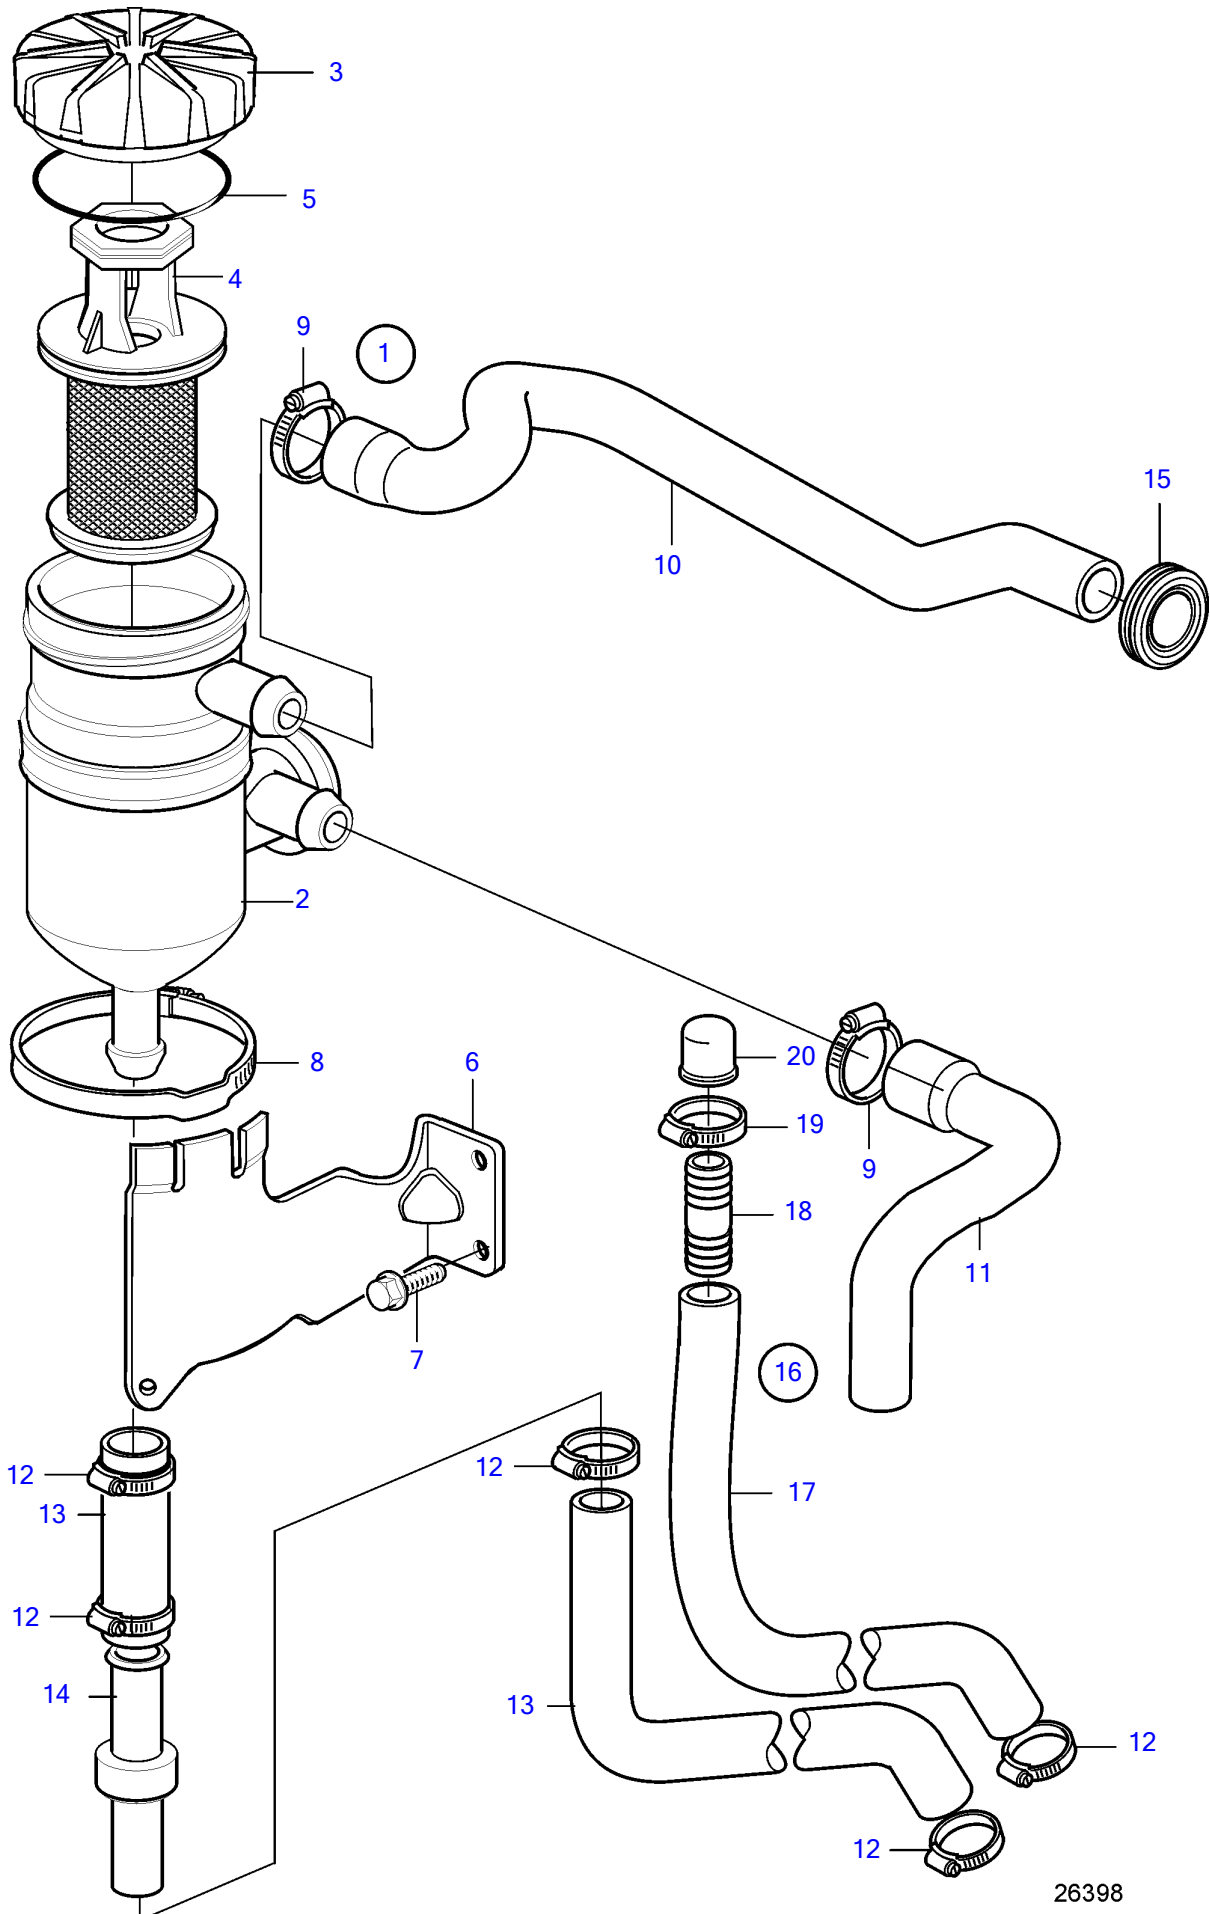

D4-180I-F, D4-225A-F, D4-225I-F, D4-260A-F, D4-260D-F, D4-260I-F, D4-300A-F, D4-300D-F, D4-300I-F

26398

D4-180I-F, D4-225A-F, D4-225I-F, D4-260A-F, D4-260D-F, D4-260I-F, D4-300A-F, D4-300D-F, D4-300I-F

REF	PART NO.	QTY	DESCRIPTION
1	3584144	1	Filter
2		1	• Reservoir
3		1	• Lock
4	3584145	1	• Insert
5	3584461	1	• • O-ring
6	21660058	1	Bracket
7	946440	2	Flange screw
8	3586117	1	Hose clamp
9	994559	2	Hose clamp
10	21677715	1	Hose
11	21675637	1	Hose
12	943471	5	Hose clamp
13	3885542	1	Hose
14	3887102	1	Check valve
15	984951	1	Grommet
16	3849236	1	Hose assembly
17	3885542	1	• Hose
18	991127	1	• Hose nipple
19	978174	1	• Hose clamp
20	842235	1	• Cardboard tube