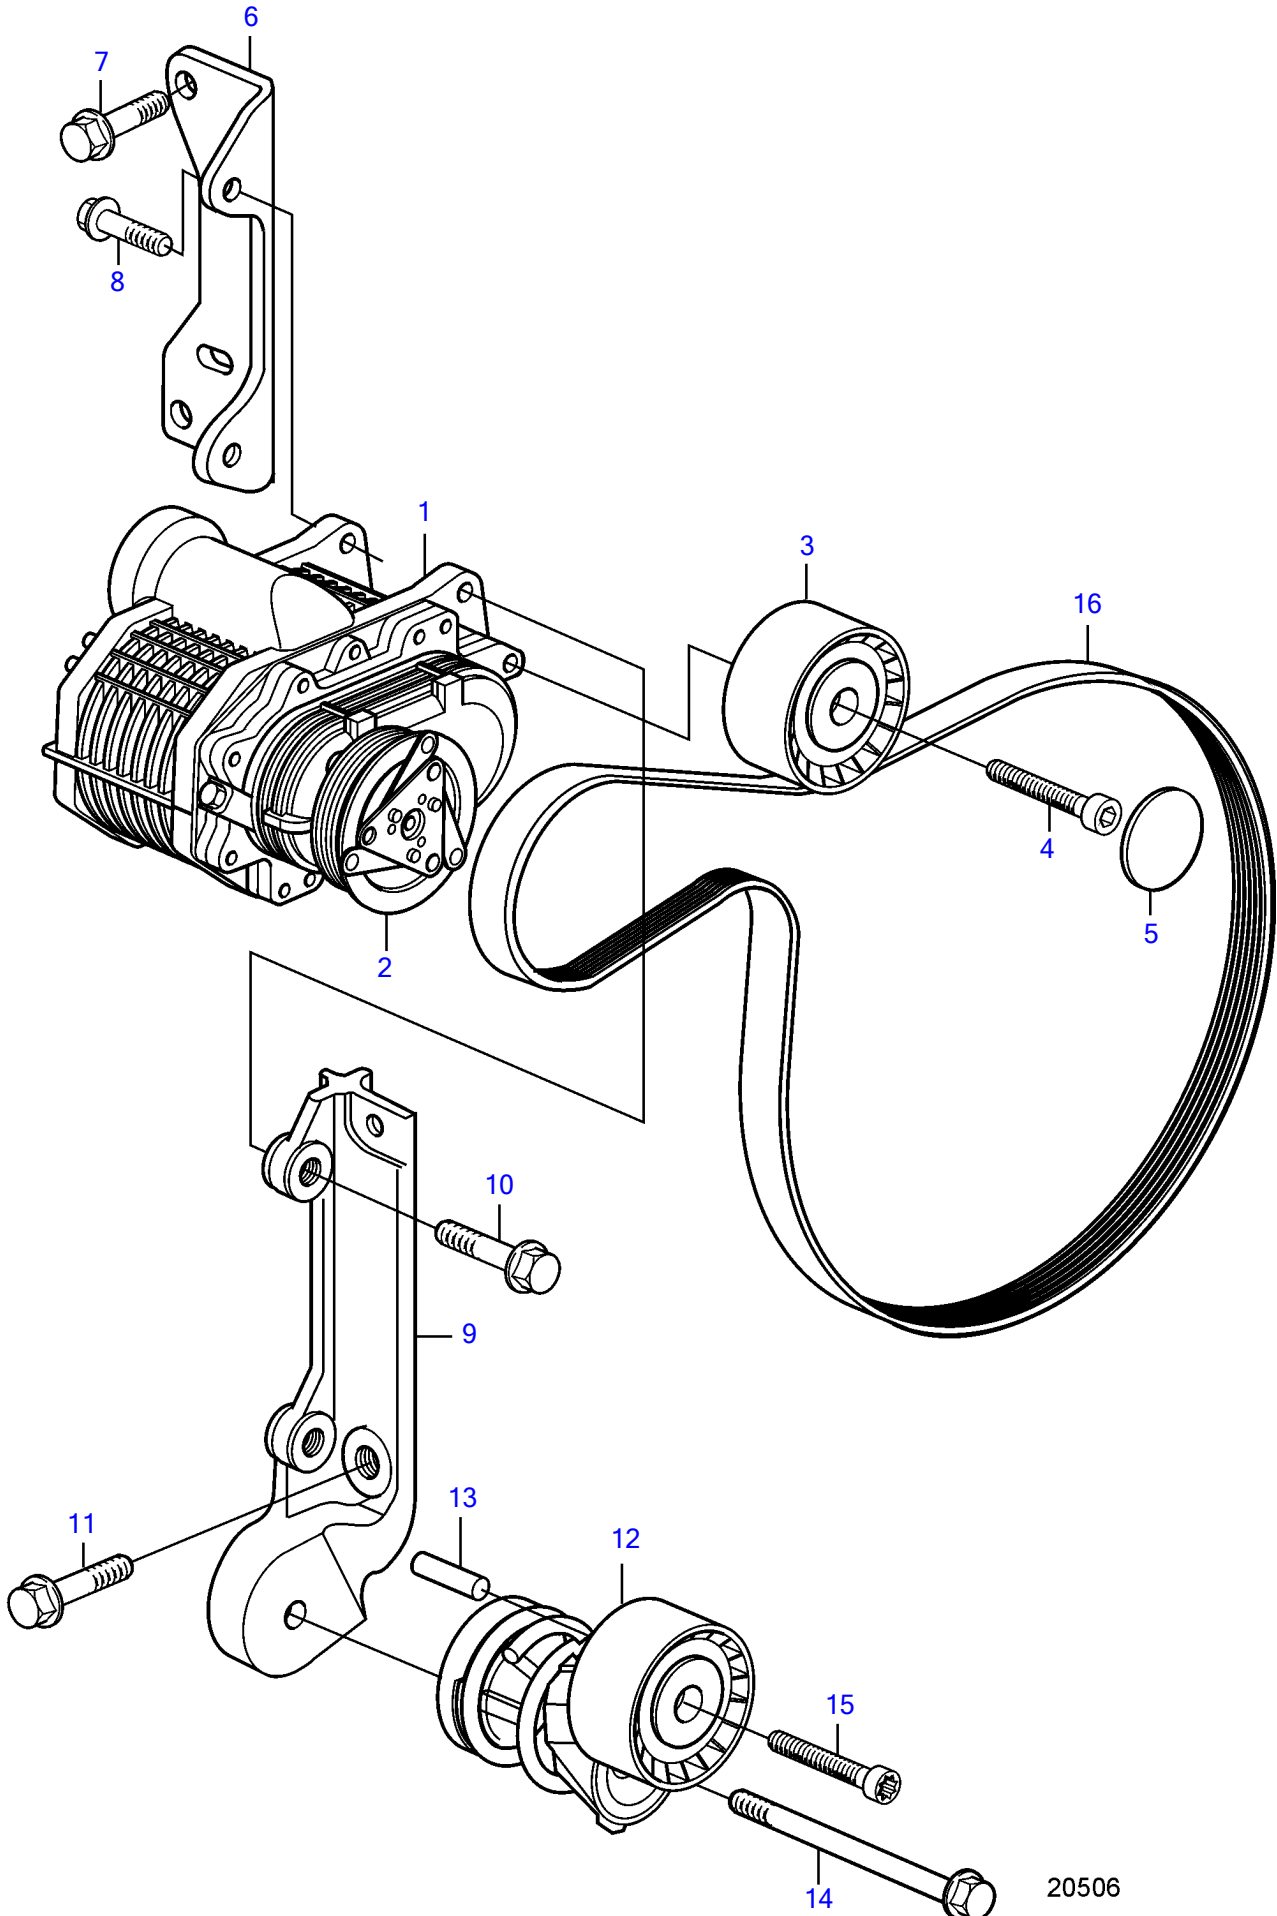

D4-260A-F, D4-260D-F

20506

D4-260A-F, D4-260D-F

REF	PART NO.	QTY	DESCRIPTION	NOTES
1	889979	1	Supercharger	
	3803850	1	Compressor, exch, exch	
2	3581724	1	Solenoid clutch	12V, Shims are included
3	3847482	1	Idler pulley	
4	959224	1	Hex. socket screw	
5		1	Protecting cover	
6	3582971	1	Bracket	
7	946472	2	Flange screw	
8	946329	2	Flange screw	
9	3588069	1	Bracket	
10	965186	2	Flange screw	
11	946472	2	Flange screw	
12	21678750	1	Belt tensioner	
13	950542	1	Pin	
14	947790	1	Flange screw	
15		1	Allen head screw	
16	21407026	1	Belt	