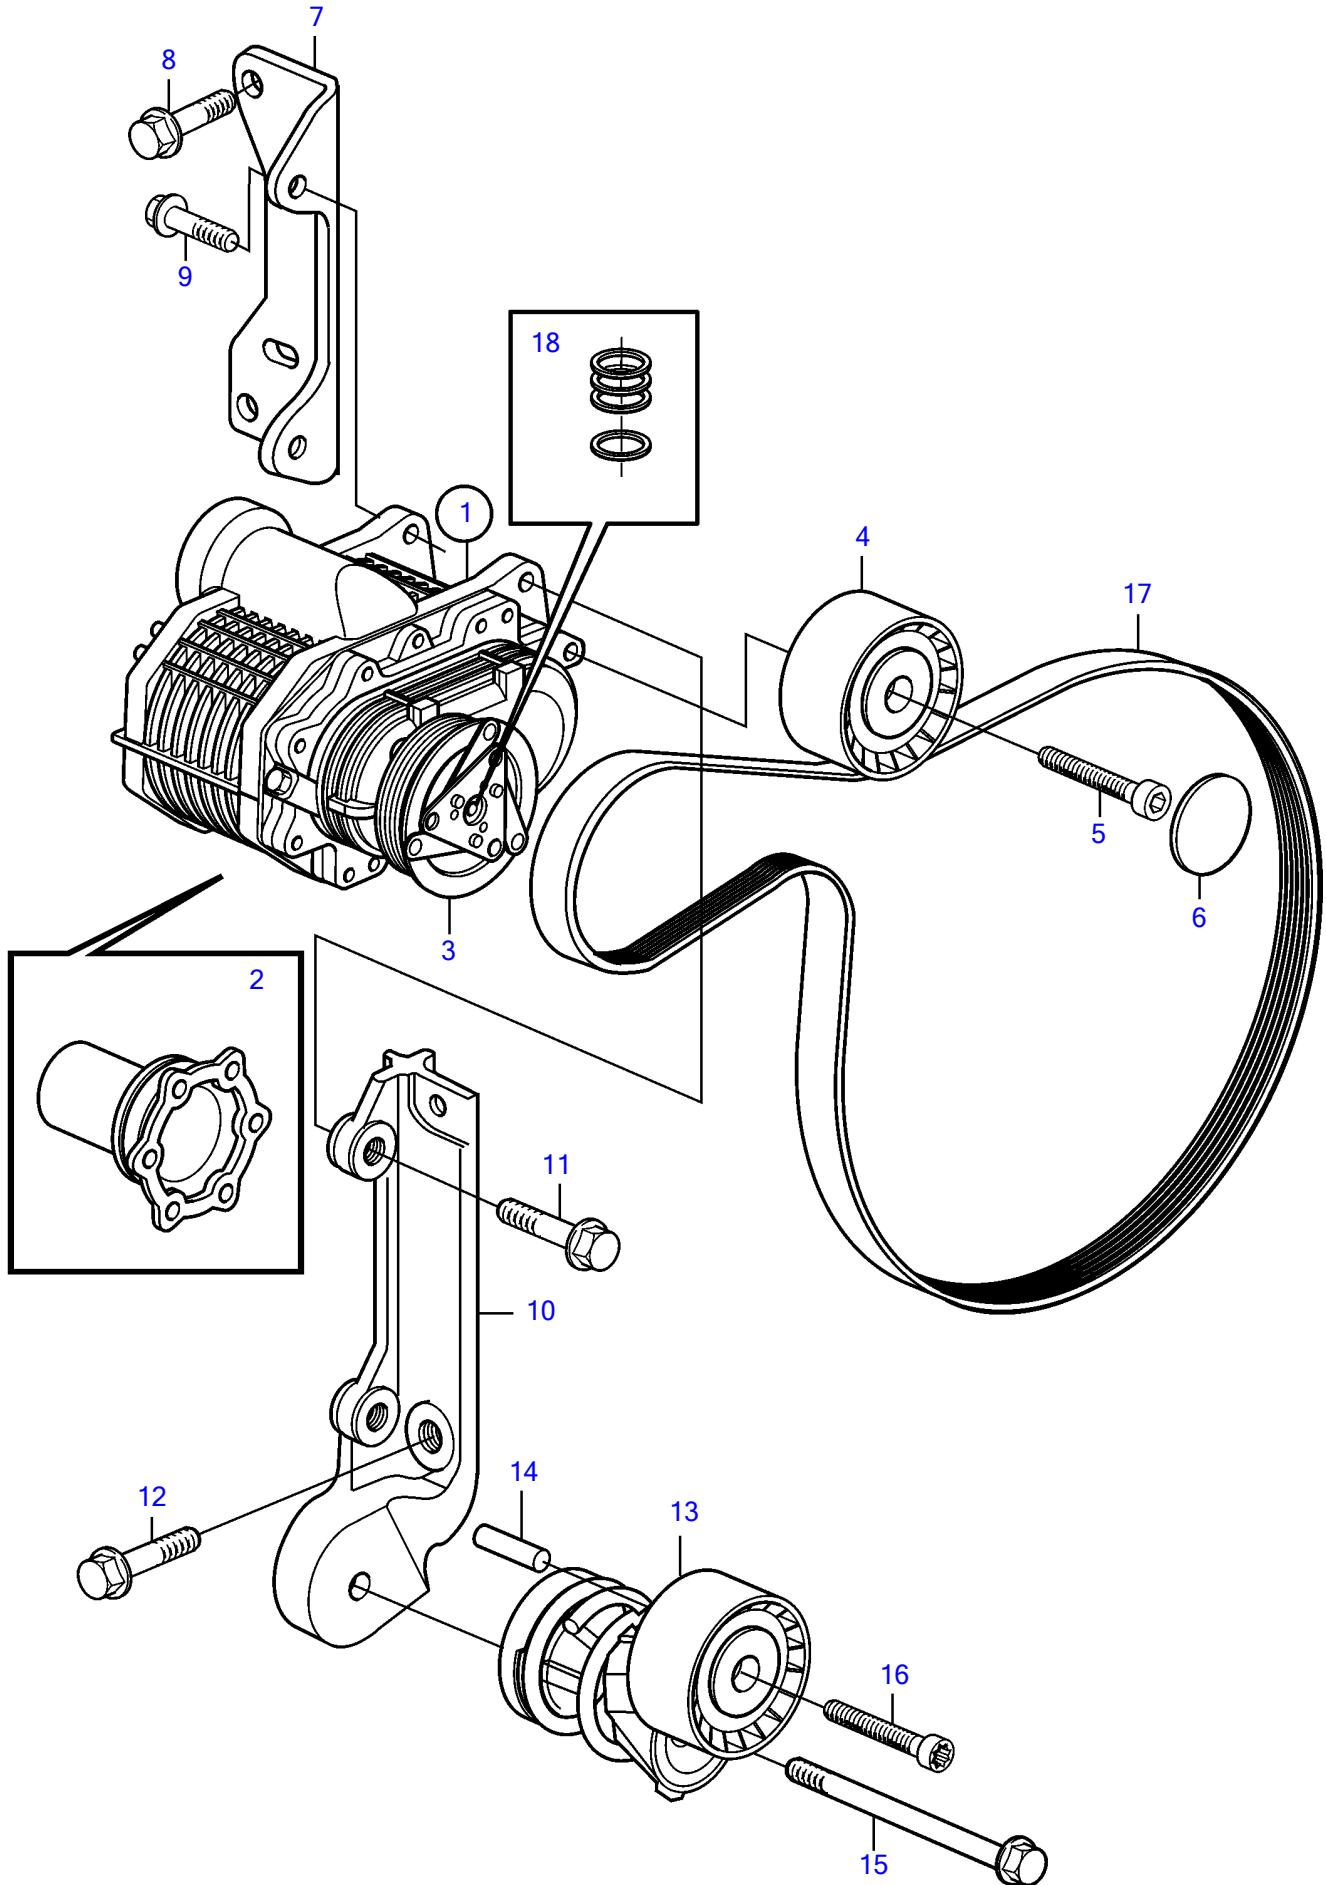

D4-300A-F, D4-300D-F

D4-300A-F, D4-300D-F

REF	PART NO.	QTY	DESCRIPTION	NOTES
1	3885327	1	Supercharger	
	3801174	1	Compressor, exch, exch	
2	3581723	1	• Spindle	
3	21325455	1	Clutch	12V
4	3847482	1	Idler pulley	
5	959224	1	Hex. socket screw	
6		1	Protecting cover	
7	3582971	1	Bracket	
8	946472	2	Flange screw	
9	946329	2	Flange screw	
10	3588069	1	Bracket	
11	965186	2	Flange screw	
12	946472	2	Flange screw	
13	21678750	1	Belt tensioner	
14	950542	1	Pin	
15	947790	1	Flange screw	
16		1	Allen head screw	
17	21405493	1	Belt	
18	22223315	1	Shim	