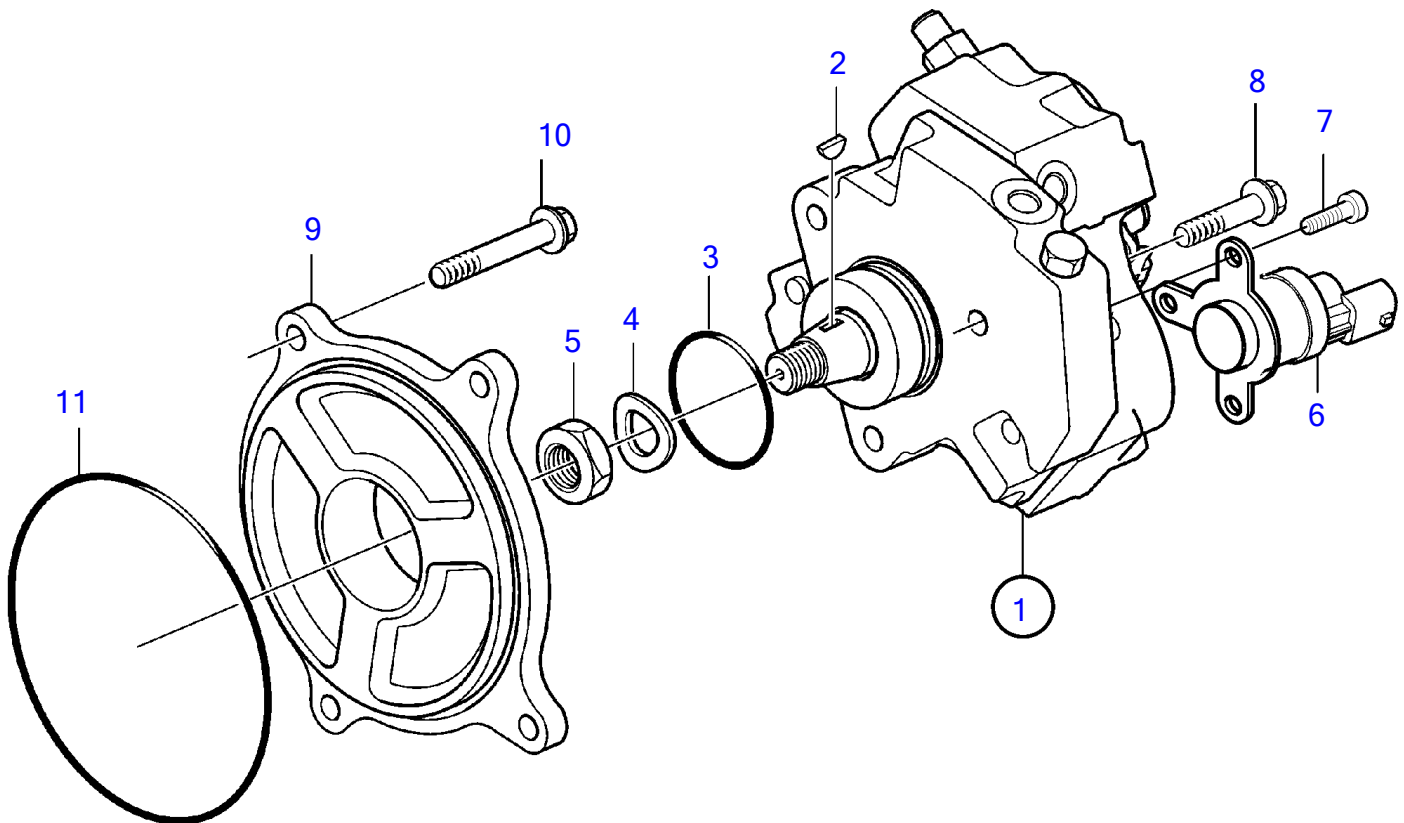

D4-180I-F, D4-225A-F, D4-225I-F, D4-260A-F, D4-260D-F, D4-260I-F, D4-300A-F, D4-300D-F, D4-300I-F

26502

D4-180I-F, D4-225A-F, D4-225I-F, D4-260A-F, D4-260D-F, D4-260I-F, D4-300A-F, D4-300D-F, D4-300I-F

REF	PART NO.	QTY	DESCRIPTION	NOTES
1	889635	1	High-pressure pump	
	3803633	1	High-pressure pump,, exch	
2	243734	1	▪ Woodruff key	
3	8631580	1	▪ O-ring	
4	3588228	1	▪ Spring washer	
5	3588229	1	▪ Hexagon nut	
6	21945363	1	Solenoid valve	
7	959190	3	Hex. socket screw	
8	947760	3	Flange screw	L=40mm
9	3885130	1	Intermediate plate	
10	965217	4	Flange screw	L=65mm
11	948888	1	O-ring	