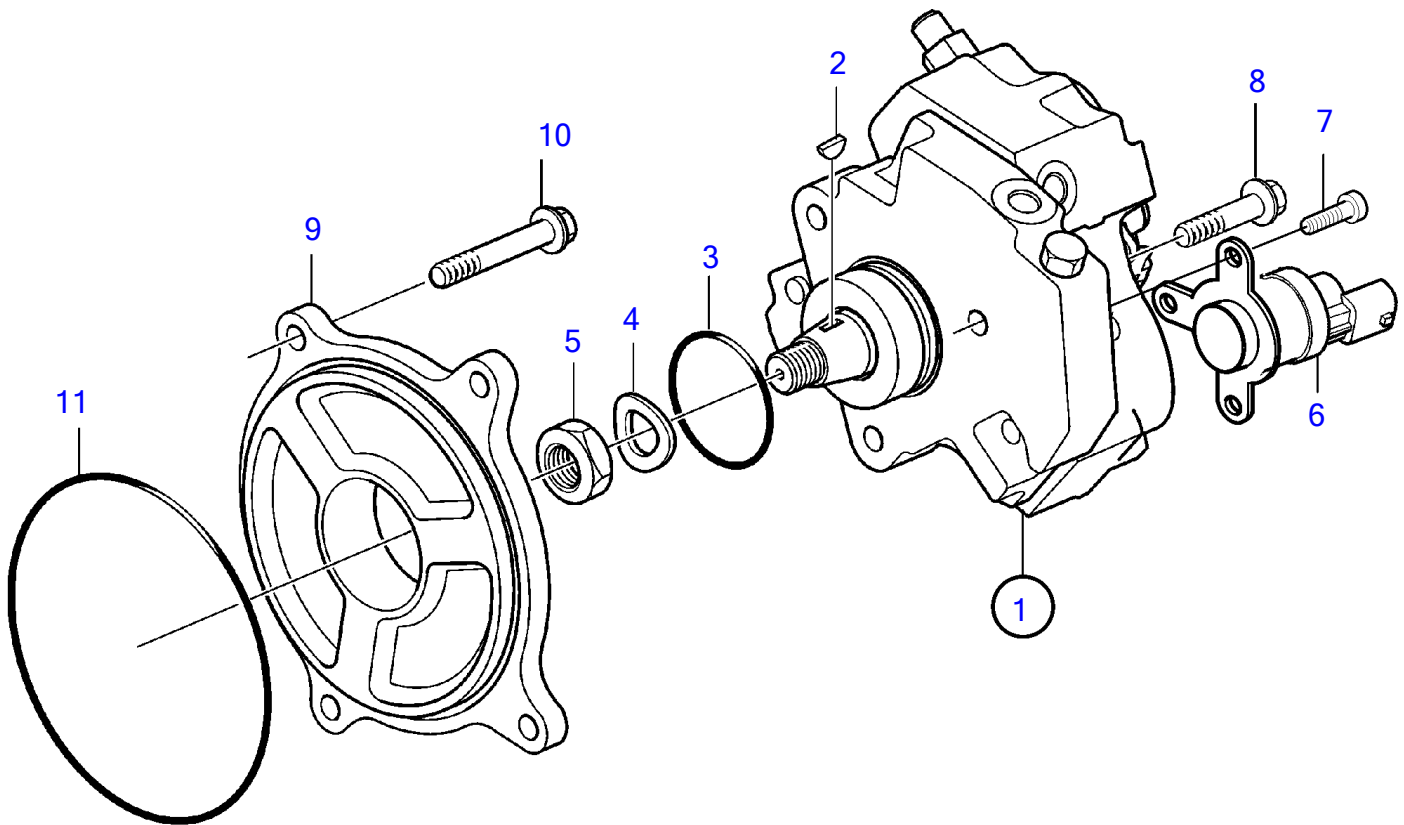

D4-180I-F, D4-225A-F, D4-225I-F, D4-260A-F, D4-260D-F, D4-260I-F, D4-300A-F, D4-300D-F, D4-300I-F

26502

D4-180I-F, D4-225A-F, D4-225I-F, D4-260A-F, D4-260D-F, D4-260I-F, D4-300A-F, D4-300D-F, D4-300I-F

REF	PART NO.	QTY	DESCRIPTION	NOTES
1	889635	1	High-pressure pump	
	3803633	1	High-pressure pump,, exch	
2	243734	1	▪ Woodruff key	
3	8631580	1	▪ O-ring	
4	3588228	1	▪ Spring washer	
5	3588229	1	▪ Hexagon nut	
6	21945363	1	Solenoid valve	
7	959190	3	Hex. socket screw	
8	947760	3	Flange screw	L=40mm
9	3885130	1	Intermediate plate	
10	965217	4	Flange screw	L=65mm
11	948888	1	O-ring	