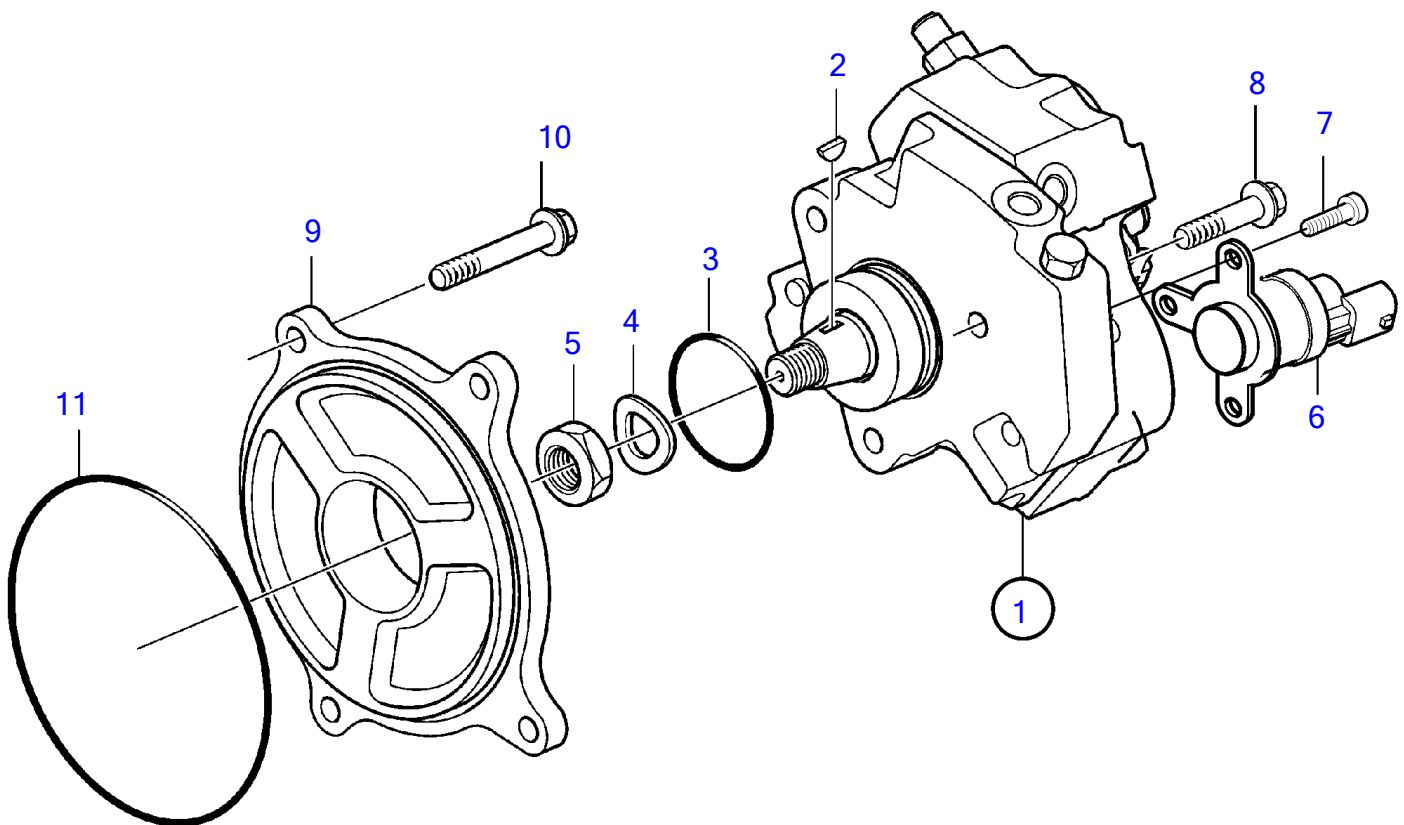

D4-180I-F, D4-225A-F, D4-225I-F, D4-260A-F, D4-260D-F, D4-260I-F, D4-300A-F, D4-300D-F, D4-300I-F

26502

D4-180I-F, D4-225A-F, D4-225I-F, D4-260A-F, D4-260D-F, D4-260I-F, D4-300A-F, D4-300D-F, D4-300I-F

REF	PART NO.	QTY	DESCRIPTION	NOTES
1	889635	1	High-pressure pump	
	3803633	1	High-pressure pump,, exch	
2	243734	1	▪ Woodruff key	
3	8631580	1	▪ O-ring	
4	3588228	1	▪ Spring washer	
5	3588229	1	▪ Hexagon nut	
6	21945363	1	Solenoid valve	
7	959190	3	Hex. socket screw	
8	947760	3	Flange screw	L=40mm
9	3885130	1	Intermediate plate	
10	965217	4	Flange screw	L=65mm
11	948888	1	O-ring	