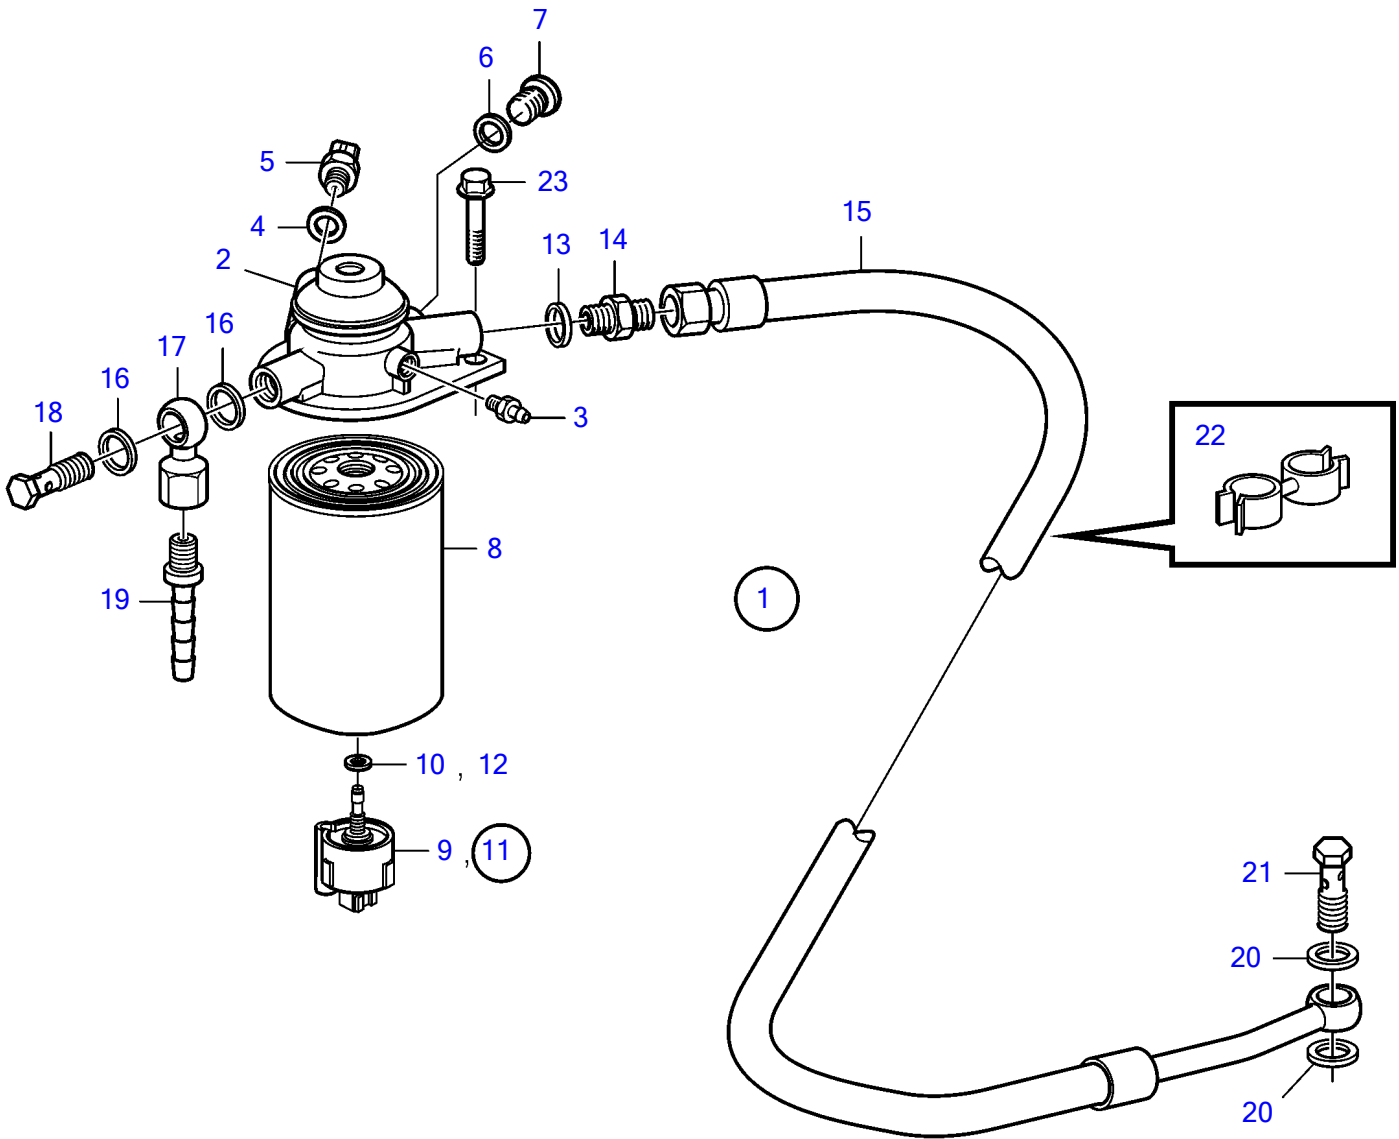

D4-180I-F, D4-225A-F, D4-225I-F, D4-260A-F, D4-260D-F, D4-260I-F, D4-300A-F, D4-300D-F, D4-300I-F

26887

D4-180I-F, D4-225A-F, D4-225I-F, D4-260A-F, D4-260D-F, D4-260I-F, D4-300A-F, D4-300D-F, D4-300I-F

REF	PART NO.	QTY	DESCRIPTION	NOTES
1	3588199	1	Fuel filter	Replaced by 21540371
	21540371	1	Fuel filter	
2		1	• Fuel filter housing	
3	20548012	1	• Faucet	
4	11996	1	• Gasket	
5	1624368	1	• Sensor	
6	969011	1	• Gasket	
7	945065	1	• Plug	M14x1.5
8	21718912	1	• Filter	
9		1	• Sensor	
10	21927730	1	• • Gasket	
11	3808616	1	Sensor	Installation instruction included.
12	21927730	1	• Gasket	
13	969011	1	Gasket	
14	941754	1	Nipple	
15	3582998	1	Fuel hose	
16	969011	2	Gasket	
17	861101	1	Banjo nipple	
18	25167	1	Hollow screw	
19	3825000	1	Hose nipple	
20	969011	2	Gasket	
21	25167	1	Hollow screw	
22	9205207	1	Retainer	
23	946671	2	Flange screw	