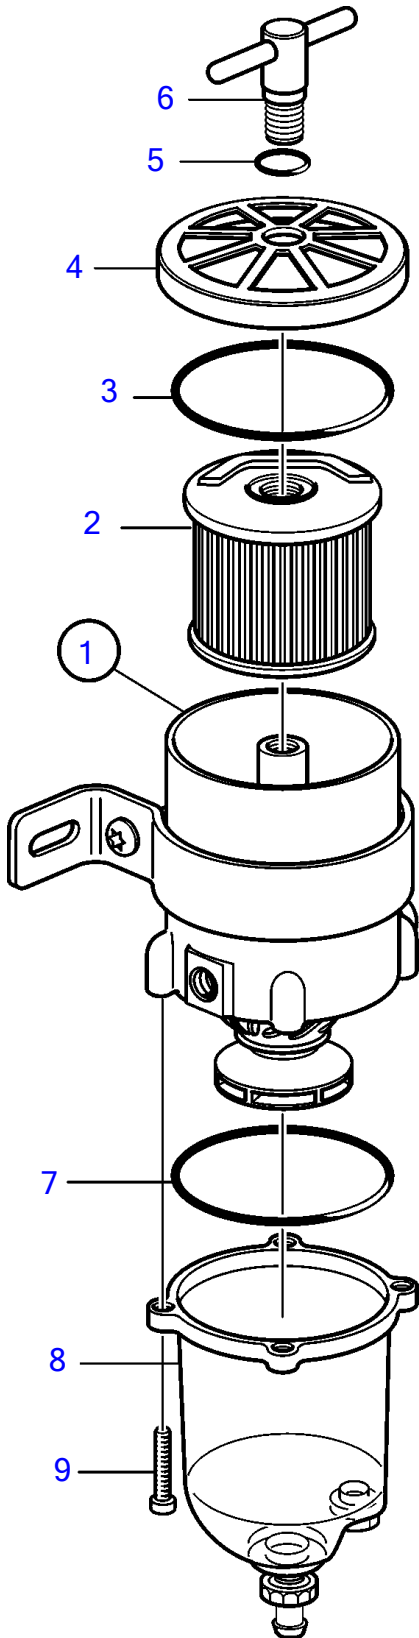

D4-180I-F, D4-225A-F, D4-225I-F, D4-260A-F, D4-260D-F, D4-260I-F, D4-300A-F, D4-300D-F, D4-300I-F

D4-180I-F, D4-225A-F, D4-225I-F, D4-260A-F, D4-260D-F, D4-260I-F, D4-300A-F, D4-300D-F, D4-300I-F

REF	PART NO.	QTY	DESCRIPTION	SEE SEC.	NOTES
1	877762	1	Fuel filter		
			▪ Bulletin P-44-5-18	P-44-5-18-EN	Water in Fuel Alarm for fuel pre-filters
2	861014	1	▪ Insert		
3	838504	1	▪ Gasket		
4		1	▪ Strainer		
5	838506	1	▪ O-ring		
6		1	▪ Handle		
7	3838861	1	▪ Gasket		
8	3838848	1	▪ Bowl		
9	950024	4	▪ Cross recessed screw		
10	1140724	1	Level guard		
11	3588916	1	▪ Alarm kit		
12	881774	1	▪ Wiring harness		
13	808175	1	▪ Lamp socket		
14	19923	1	▪ Bulb		12V, 2W
	182059	1	▪ Bulb		24V, 3W
15	967583	1	▪ Retainer		
16	829714	1	▪ Sealing ring		
17	838455	1	▪ Retainer		
18	872591	1	▪ Symbol strip		
19		X	▪ cables and terminals	1963	