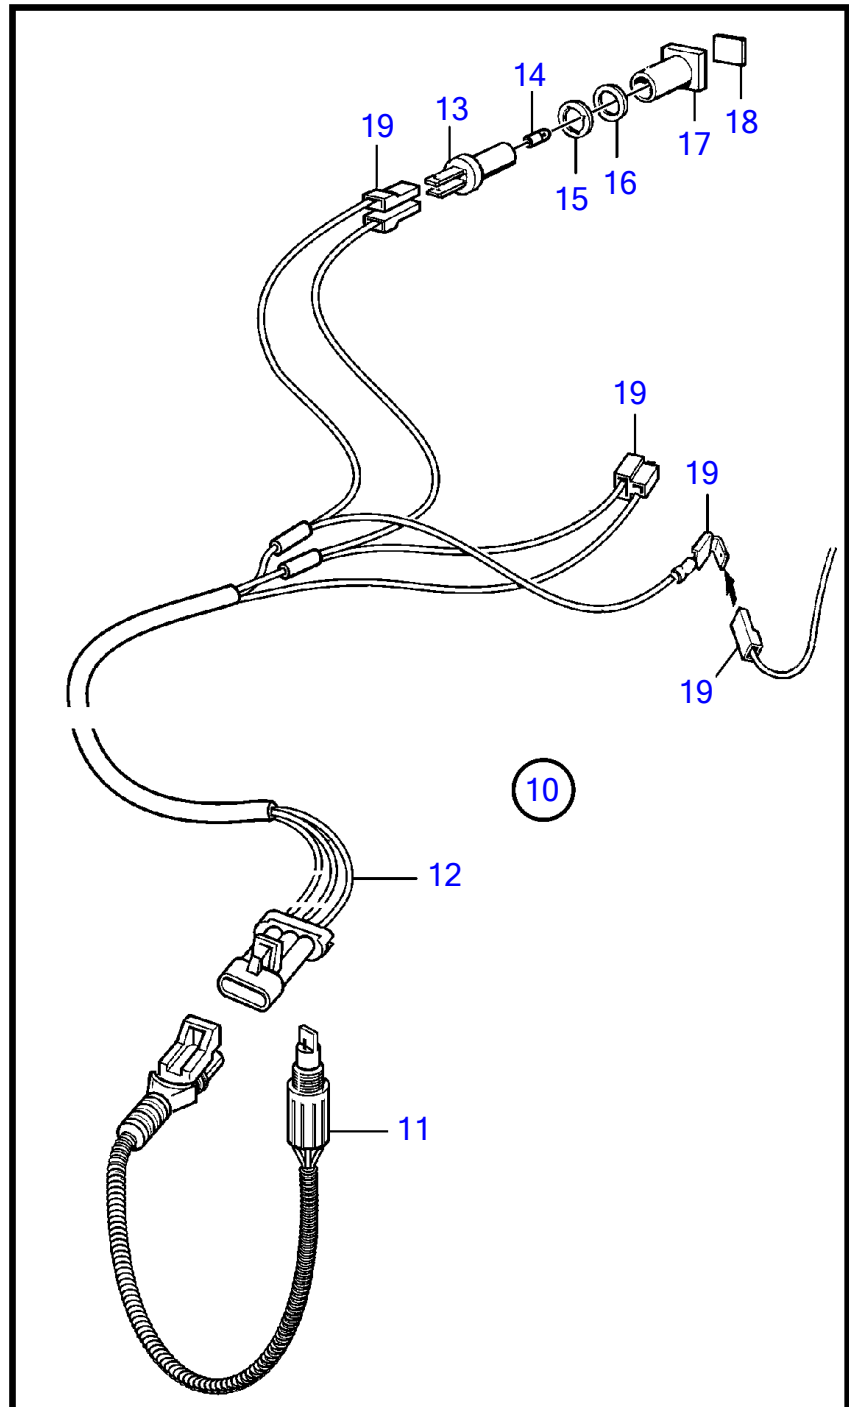

D4-180I-F, D4-225A-F, D4-225I-F, D4-260A-F, D4-260D-F, D4-260I-F, D4-300A-F, D4-300D-F, D4-300I-F

D4-180I-F, D4-225A-F, D4-225I-F, D4-260A-F, D4-260D-F, D4-260I-F, D4-300A-F, D4-300D-F, D4-300I-F

REF	PART NO.	QTY	DESCRIPTION	SEE SEC.	NOTES
1	877762	1	Fuel filter		
			▪ Bulletin P-44-5-18	P-44-5-18-EN	Water in Fuel Alarm for fuel pre-filters
2	861014	1	▪ Insert		
3	838504	1	▪ Gasket		
4		1	▪ Strainer		
5	838506	1	▪ O-ring		
6		1	▪ Handle		
7	3838861	1	▪ Gasket		
8	3838848	1	▪ Bowl		
9	950024	4	▪ Cross recessed screw		
10	1140724	1	Level guard		
11	3588916	1	▪ Alarm kit		
12	881774	1	▪ Wiring harness		
13	808175	1	▪ Lamp socket		
14	19923	1	▪ Bulb		12V, 2W
	182059	1	▪ Bulb		24V, 3W
15	967583	1	▪ Retainer		
16	829714	1	▪ Sealing ring		
17	838455	1	▪ Retainer		
18	872591	1	▪ Symbol strip		
19		X	▪ cables and terminals	1963	