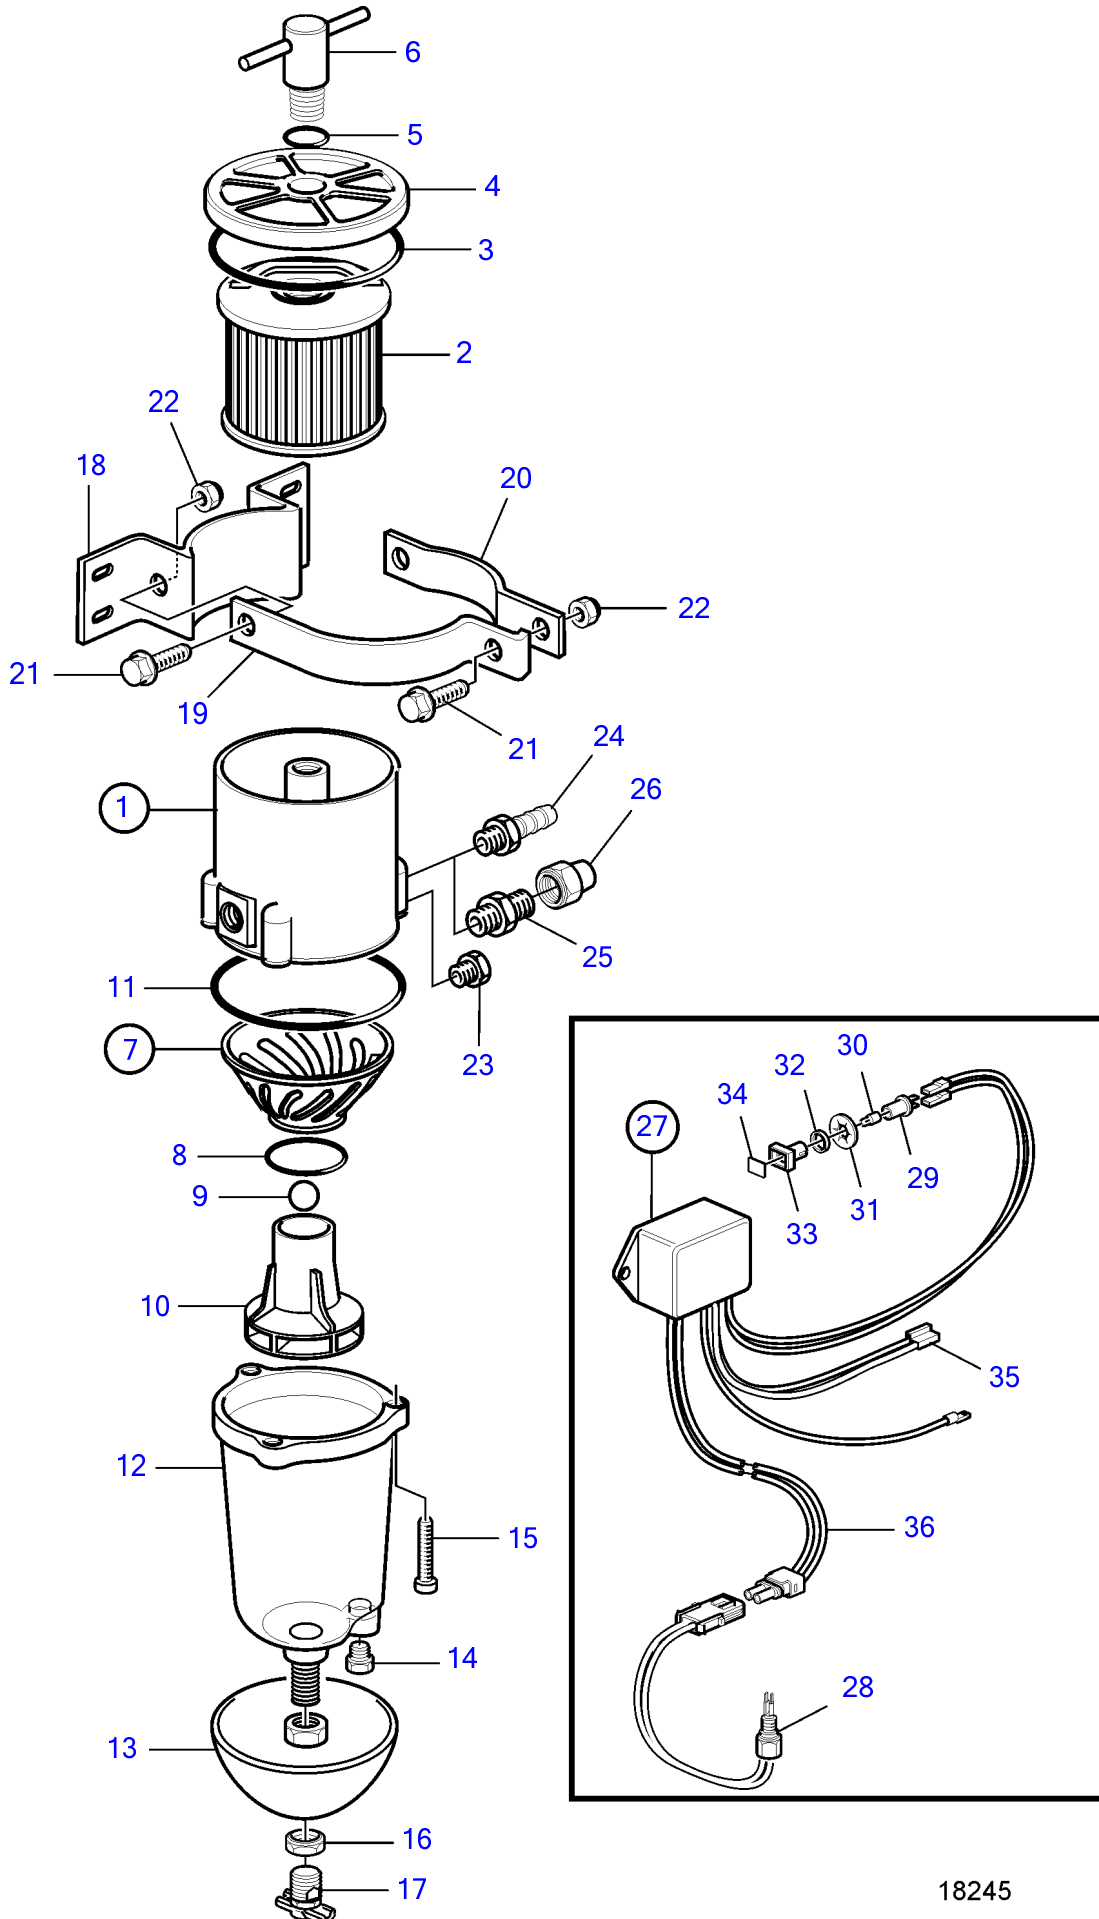

D4-180I-F, D4-225A-F, D4-225I-F, D4-260A-F, D4-260D-F, D4-260I-F, D4-300A-F, D4-300D-F, D4-300I-F

18245

D4-180I-F, D4-225A-F, D4-225I-F, D4-260A-F, D4-260D-F, D4-260I-F, D4-300A-F, D4-300D-F, D4-300I-F

REF	PART NO.	QTY	DESCRIPTION	SEE SEC.	NOTES
1	3582350	1	Fuel filter		Repl by 877763
			• Bulletin 50-11A	50-11A-EN	Fuel Filters / Water Separators
1	877763	1	Fuel filter		
			•	37059	
			• Bulletin P-44-5-18	P-44-5-18-EN	Water in Fuel Alarm for fuel pre-filters
2	861014	1	• Insert		
3	838504	1	• Gasket		
4		1	• Lock		
5	838505	1	• O-ring		
6		1	• Handle		
7	861455	1	• O-ring		
8		1	• • O-ring		
9		1	• • Ball		
10		1	• • Insert		
11	3838861	1	• • Gasket		(838502)
12	3838849	1	Bowl		
13		1	• Heat shield		
14		1	• Plug		
15	950024	4	• Cross recessed screw		
16	(861459)	2	• Nut		Obsolete part
17	(861458)	1	• Faucet		Obsolete part
18		1	• Bracket		
19		1	• Clamp		
20		1	• Clamp		
21		3	• Screw		
22		3	• Nut		
23		1	• Plug		
24	3825000	X	Hose nipple		(834781)
25	954337	X	Nipple		
26	954323	X	Fitting nut		
27	1140724	1	Level guard		(1140609)
28	3588916	1	• Alarm kit		
29	808175	1	• Lamp socket		
30	19923	1	• Bulb		12V, 2W
	182059	1	• Bulb		24V, 3W
31	967583	1	• Retainer		
32	829714	1	• Sealing ring		
33	838455	1	• Retainer		
34	872591	1	• Symbol strip		
35		X	• cables and terminals	1963	
36	881774	1	Wiring harness		