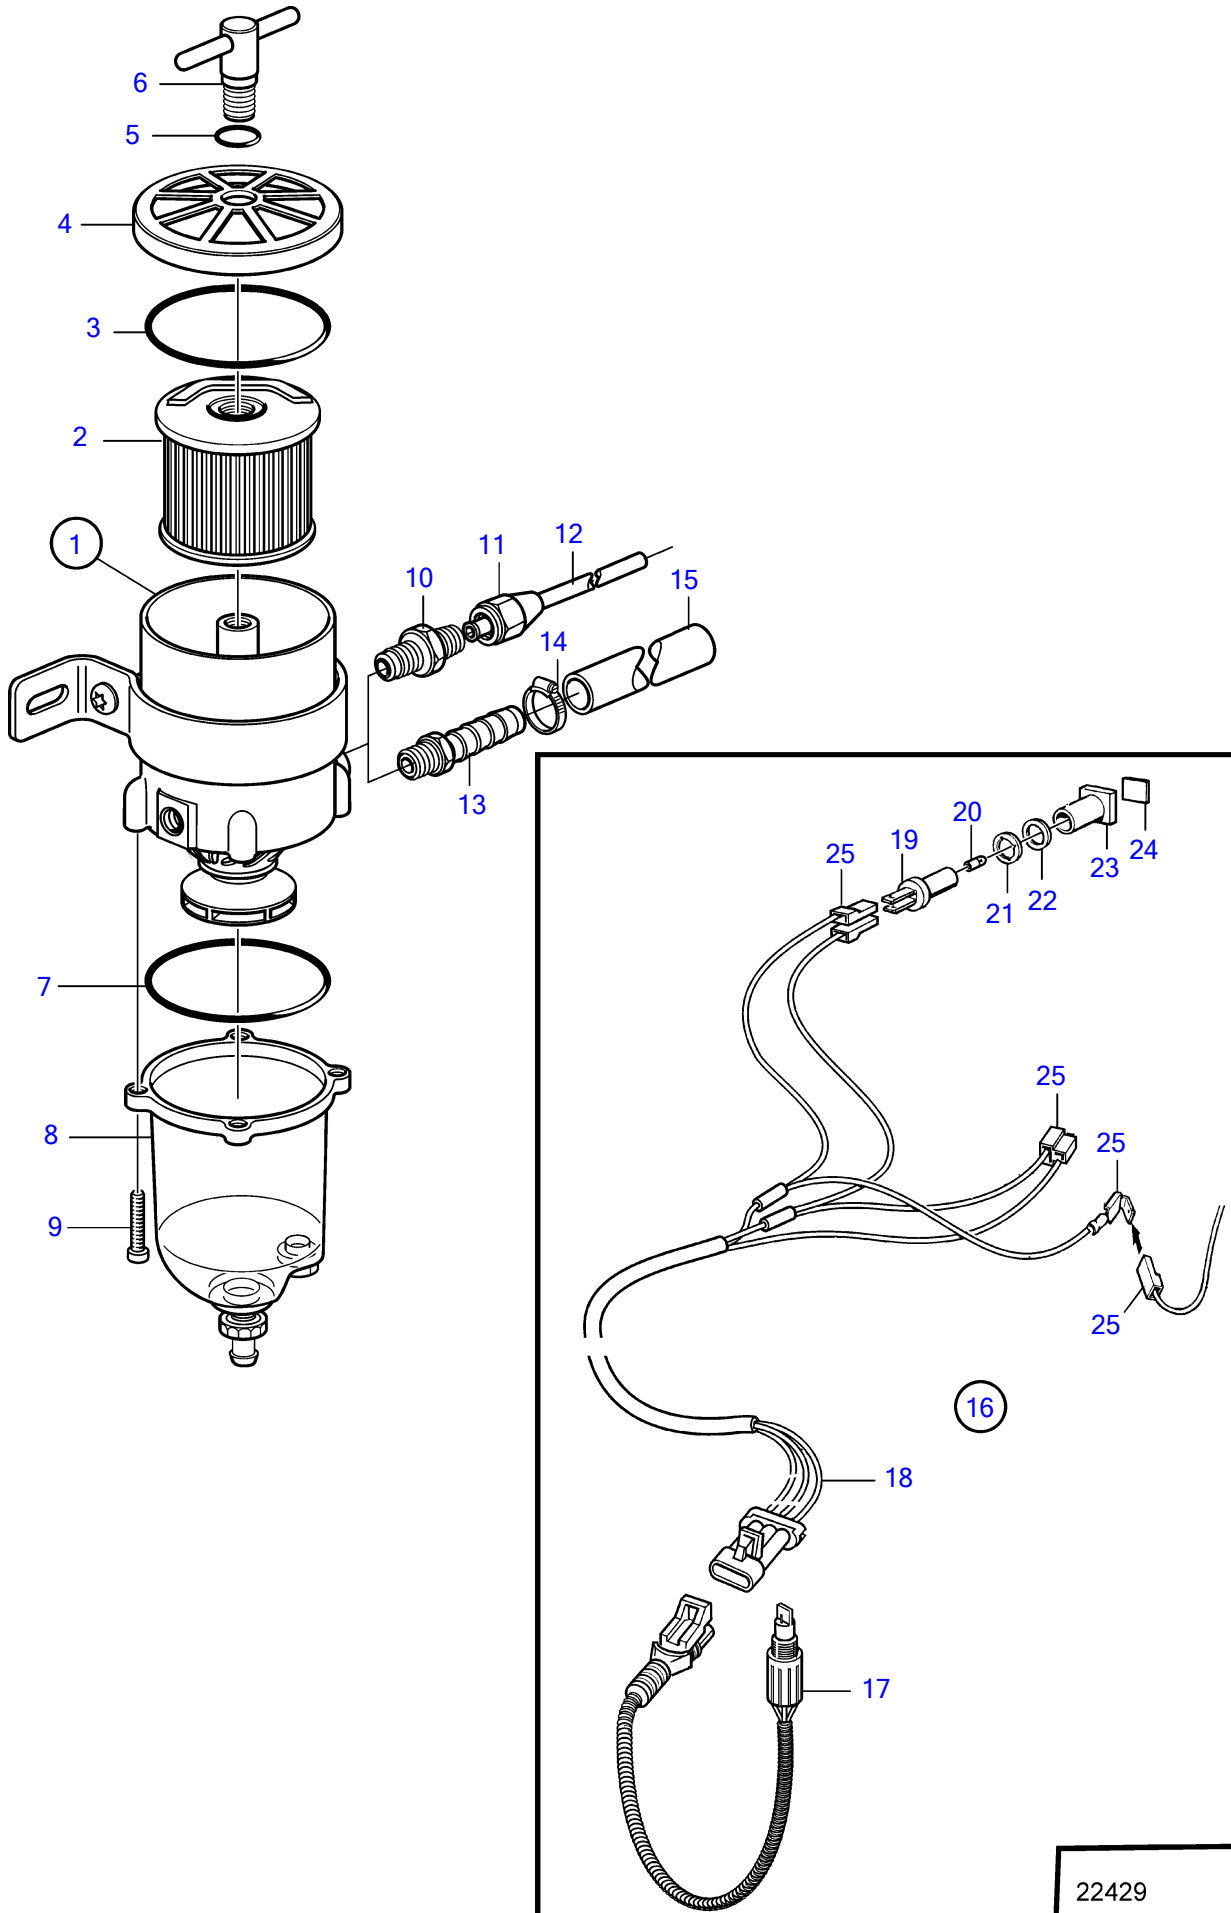

D4-180I-F, D4-225A-F, D4-225I-F, D4-260A-F, D4-260D-F, D4-260I-F, D4-300A-F, D4-300D-F, D4-300I-F

D4-180I-F, D4-225A-F, D4-225I-F, D4-260A-F, D4-260D-F, D4-260I-F, D4-300A-F, D4-300D-F, D4-300I-F

REF	PART NO.	QTY	DESCRIPTION	SEE SEC.	NOTES
1	877762	1	Fuel filter		(861143)
			▪ Bulletin P-44-5-18	P-44-5-18-EN	Water in Fuel Alarm for fuel pre-filters
2	1147147	1	▪ Fuel filter insert		2 mikron
	861014	1	▪ Insert		10 mikron, Std
	3581760	1	▪ Insert		30 mikron
3	838504	1	▪ Gasket		
4		1	▪ Lock		
5	838505	1	▪ O-ring		
6		1	▪ Handle		
7	3838861	1	▪ Gasket		
8	3838848	1	▪ Bowl		
9	950024	4	▪ Cross recessed screw		
10	954337	2	Nipple		
11	954323	2	Fitting nut		
12	1140062	2	Copper tube		
13	3825000	2	Hose nipple		
14	961664	2	Hose clamp		
15	861057	X	Fuel hose		3/8"
			▪ Bulletin P-23-4-4	P-23-4-4-EN	Fuel Hose P/N 861057
16	1140724	1	Level guard		
17	3588916	1	▪ Alarm kit		
18	881774	1	▪ Wiring harness		
19	808175	1	▪ Lamp socket		
20	19923	1	▪ Bulb		12V, 2W
	182059	1	▪ Bulb		24V, 3W
21	967583	1	▪ Retainer		
22	829714	1	▪ Sealing ring		
23	838455	1	▪ Retainer		
24	872591	1	▪ Symbol strip		
25		X	▪ cables and terminals	1963	