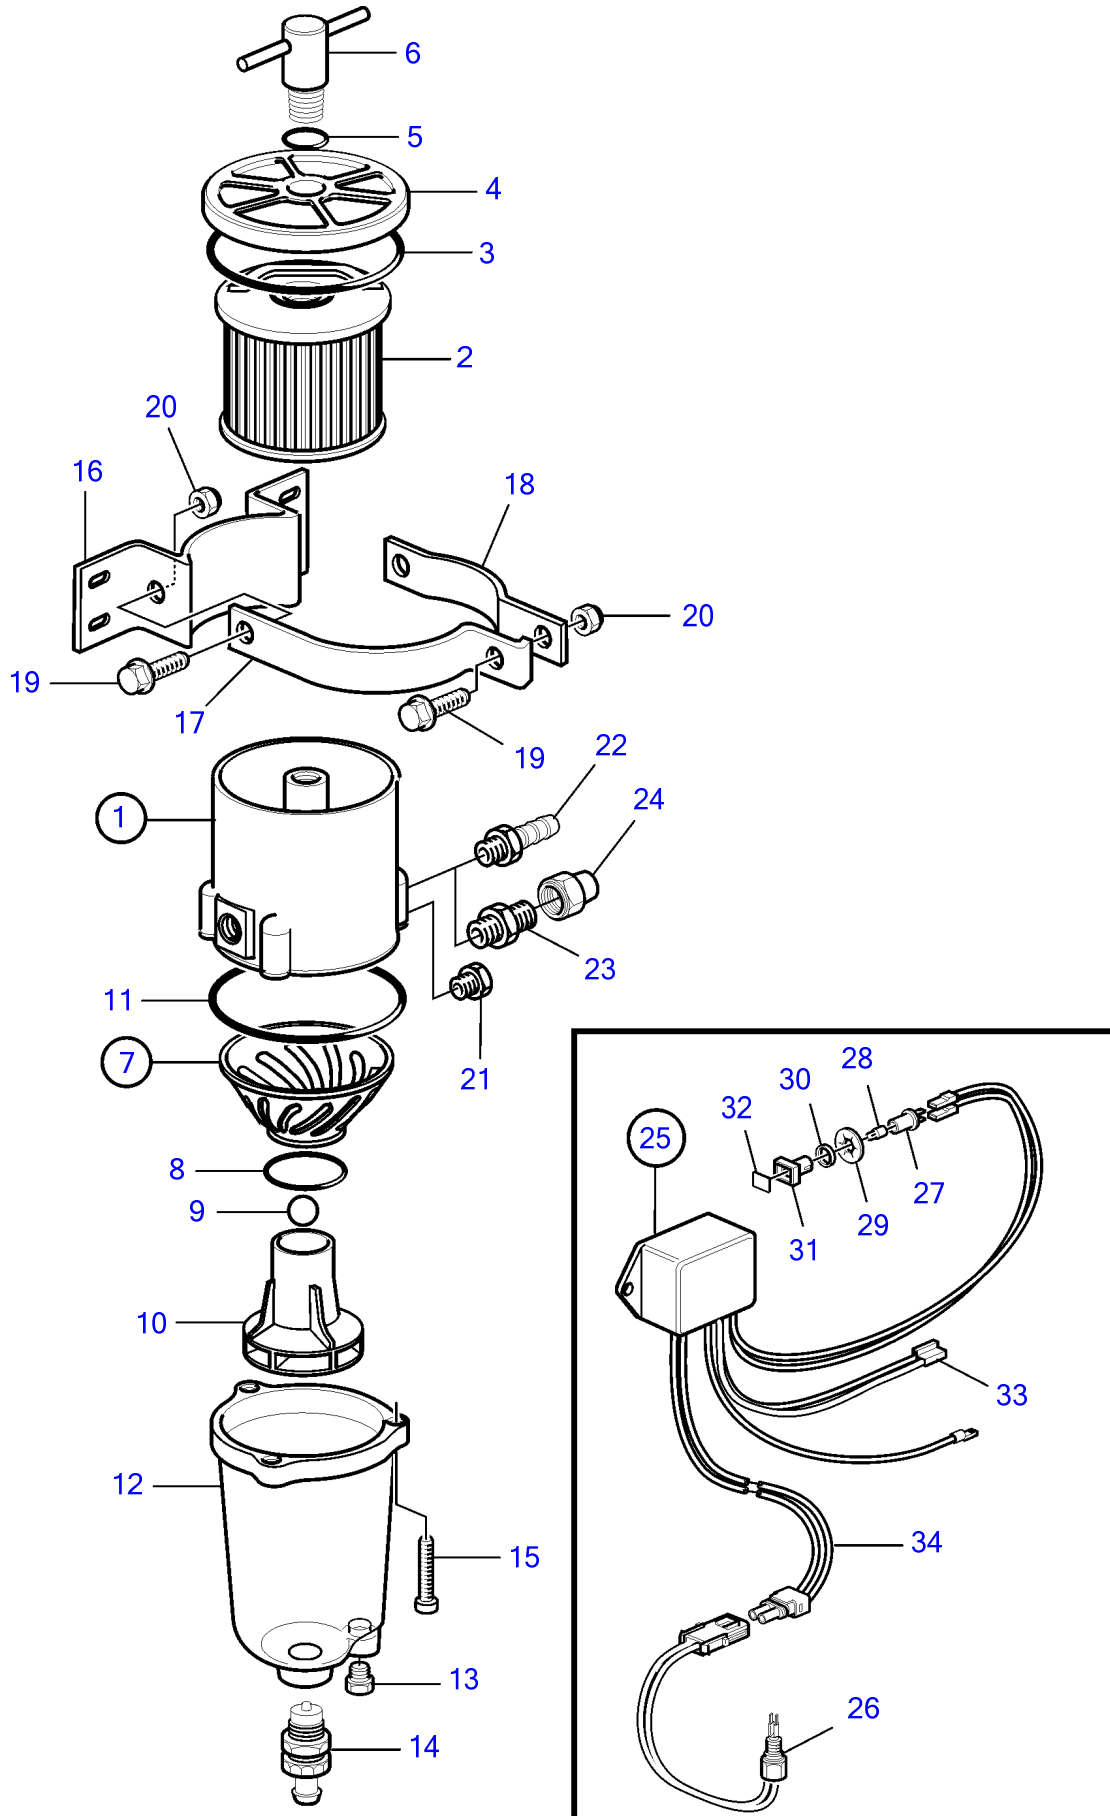

D4-180I-F, D4-225A-F, D4-225I-F, D4-260A-F, D4-260D-F, D4-260I-F, D4-300A-F, D4-300D-F, D4-300I-F

D4-180I-F, D4-225A-F, D4-225I-F, D4-260A-F, D4-260D-F, D4-260I-F, D4-300A-F, D4-300D-F, D4-300I-F

REF	PART NO.	QTY	DESCRIPTION	SEE SEC.	NOTES
1	861143	1	Fuel filter		Repl by 877762
			• Bulletin 50-03	50-03-EN	Extra Fuel/Water Separators, D2010, D22
			• Bulletin 50-10	50-10-EN	Changes in Fuel Filter Program due to Legislation
			• Bulletin 50-11A	50-11A-EN	Fuel Filters / Water Separators
1	877762	1	Fuel filter		
			• Bulletin P-44-5-18	P-44-5-18-EN	Water in Fuel Alarm for fuel pre-filters
1			•		
			•	9024	
2	1147147	1	• Fuel filter insert		2 mikron
	861014	1	• Insert		10 mikron, Std
	3581760	1	• Insert		30 mikron
3	838504	1	• Gasket		
4		1	• Lock		
5	838505	1	• O-ring		
6		1	• Handle		
7	861455	1	• O-ring		
8		1	• • O-ring		
9		1	• • Ball		
10		1	• • Insert		
11	3838861	1	• • Gasket		(838502)
12	3838848	1	• Bowl		(861453)
13		1	• Plug		
14	861456	1	• Faucet		
15	950024	4	• Cross recessed screw		
16		1	• Bracket		
17		1	• Clamp		
18		1	• Clamp		
19		3	• Screw		
20		3	• Nut		
21		1	• Plug		
22	3825000	X	Hose nipple		(834781)
23	954337	X	Nipple		
24	954323	X	Fitting nut		
25	1140724	1	Level guard		
26	3588916	1	• Alarm kit		
27	808175	1	• Lamp socket		
28	19923	1	• Bulb		12V, 2W
	182059	1	• Bulb		24V, 3W
29	967583	1	• Retainer		
30	829714	1	• Sealing ring		
31	838455	1	• Retainer		
32	872591	1	• Symbol strip		
33		X	• cables and terminals	1963	
34	881774	1	Wiring harness		