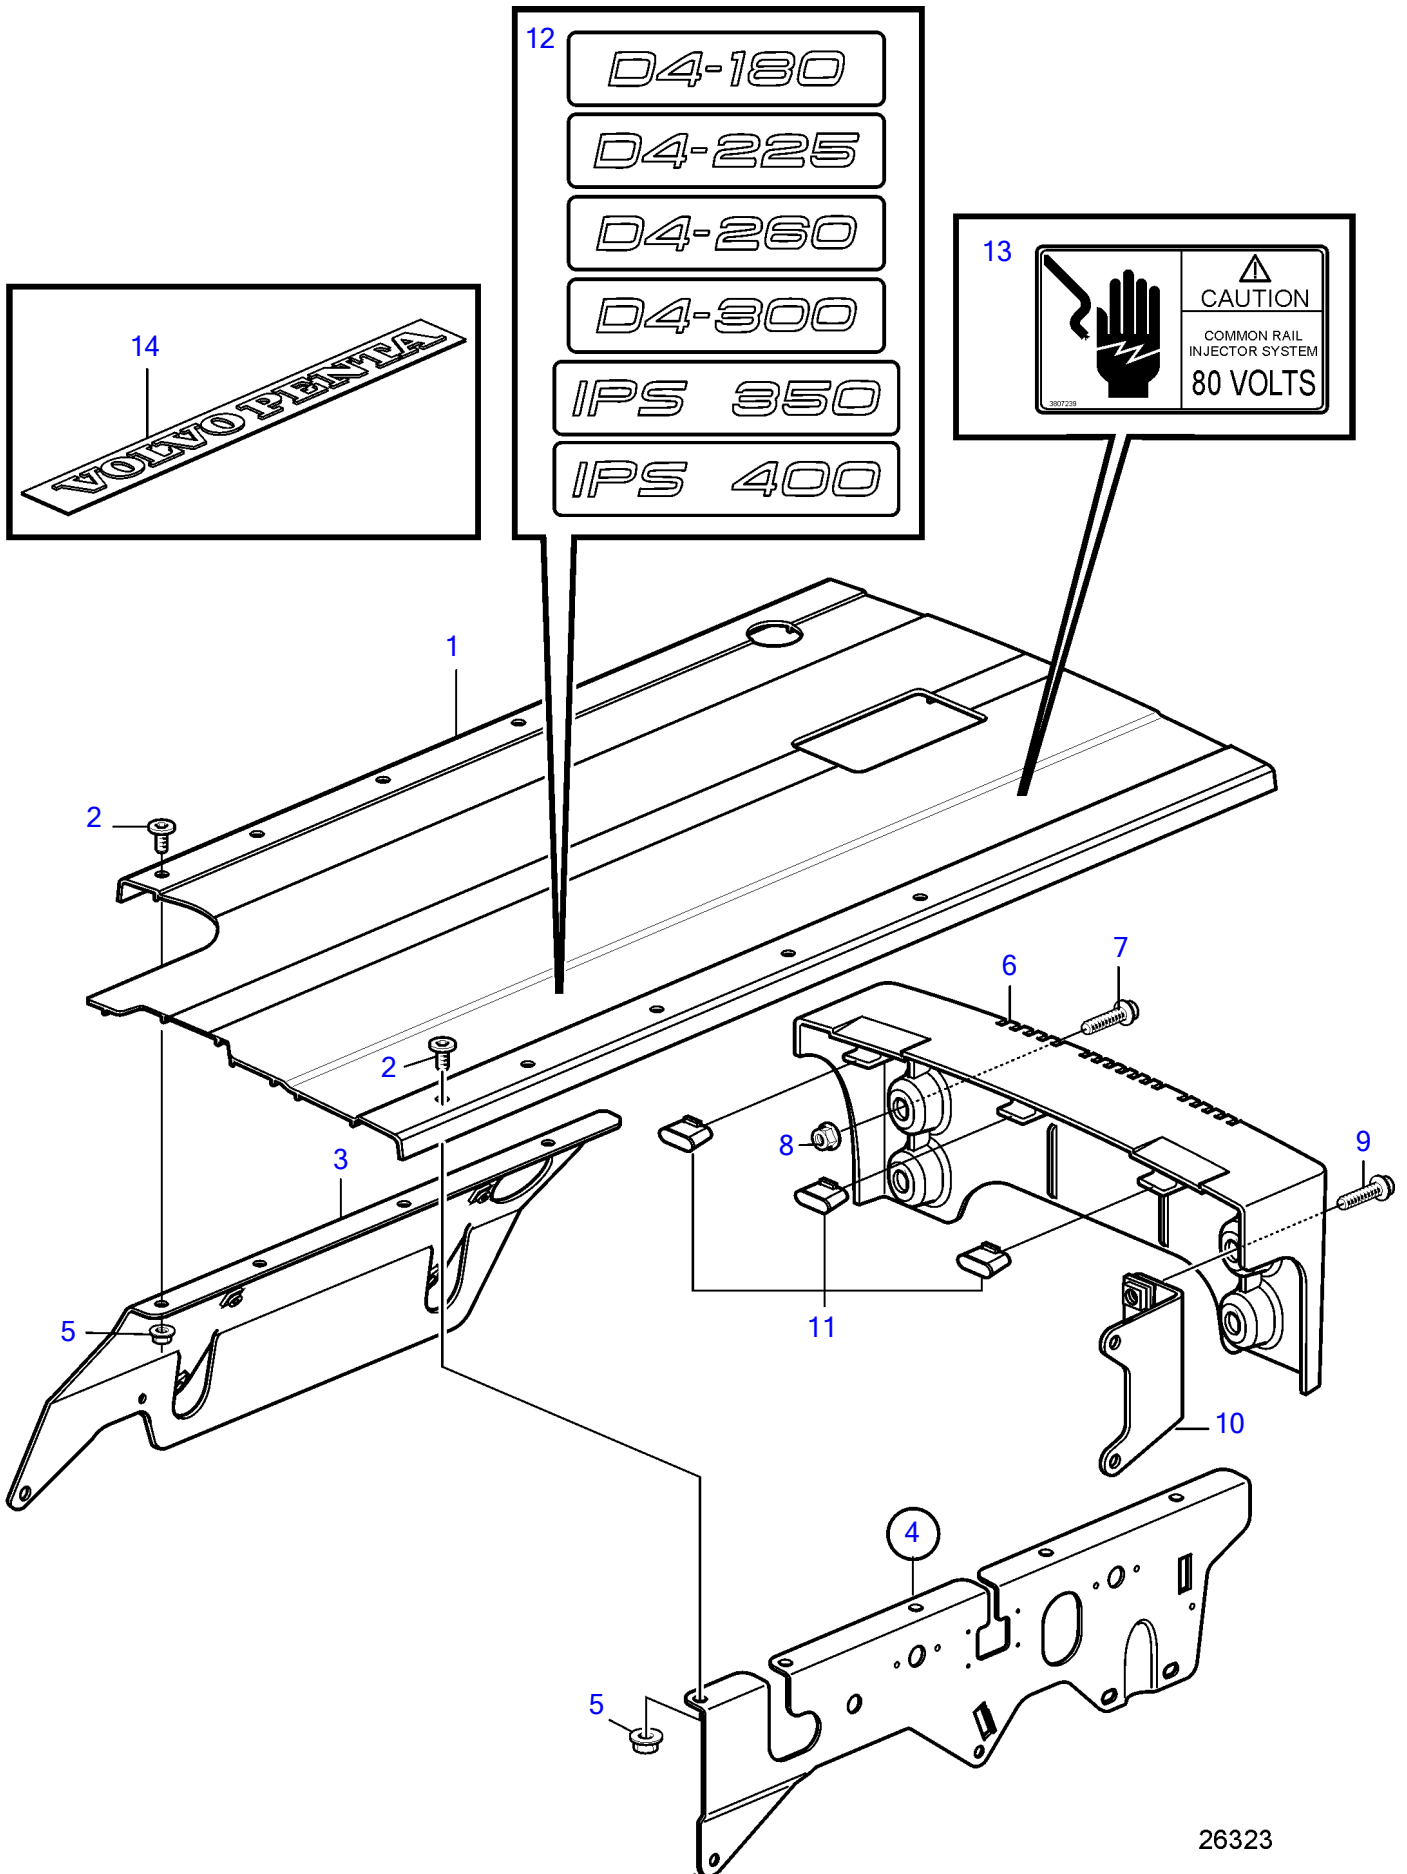

D4-180I-F, D4-225A-F, D4-225I-F, D4-260A-F, D4-260D-F, D4-260I-F, D4-300A-F, D4-300D-F, D4-300I-F

26323

D4-180I-F, D4-225A-F, D4-225I-F, D4-260A-F, D4-260D-F, D4-260I-F, D4-300A-F, D4-300D-F, D4-300I-F

REF	PART NO.	QTY	DESCRIPTION	NOTES
1	21656732	1	Cover	
2	971319	9	6 point socket screw	
3	21475793	1	Support	
4	21956769	1	Support	
5		6	• Weld nut	
6	3588528	1	Protecting cover	
7	946173	2	Flange screw	
8	945408	2	Flange nut	
9	946671	2	Flange screw	
10	3586068	1	Bracket	
11	3584091	3	Support	
12		1	Decal	D4-180
		1	Decal	D4-225
		1	Decal	D4-260
		1	Decal	D4-300
		1	Decal	IPS 350
		1	Decal	IPS 400
13	3807239	1	Decal	
14	21311345	1	Decal	