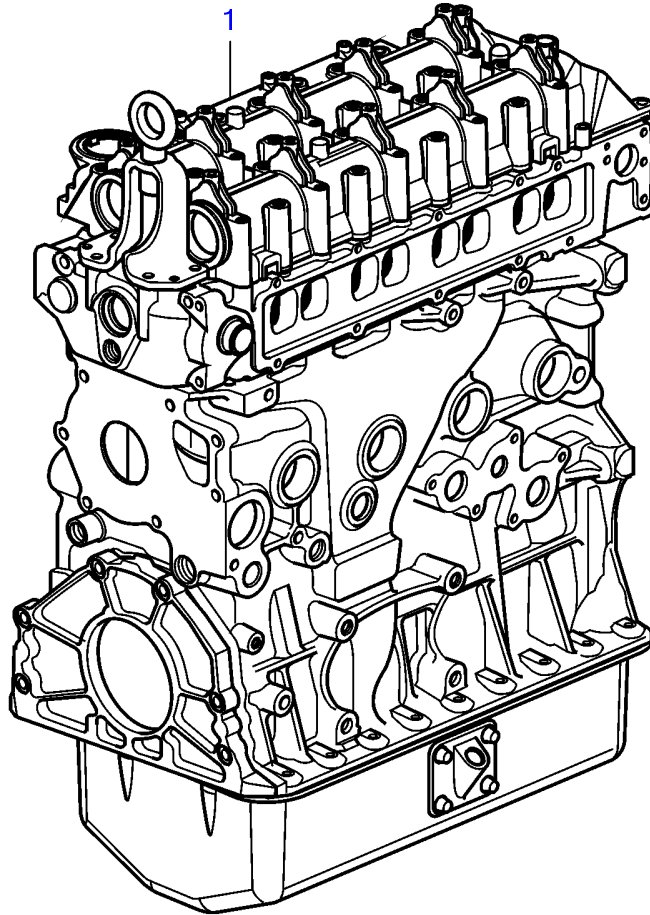

D4-180I-F, D4-225A-F, D4-225I-F, D4-260A-F, D4-260D-F, D4-260I-F

D4-180I-F, D4-225A-F, D4-225I-F, D4-260A-F, D4-260D-F, D4-260I-F

REF	PART NO.	QTY	DESCRIPTION
1	3801490	1	Longblock