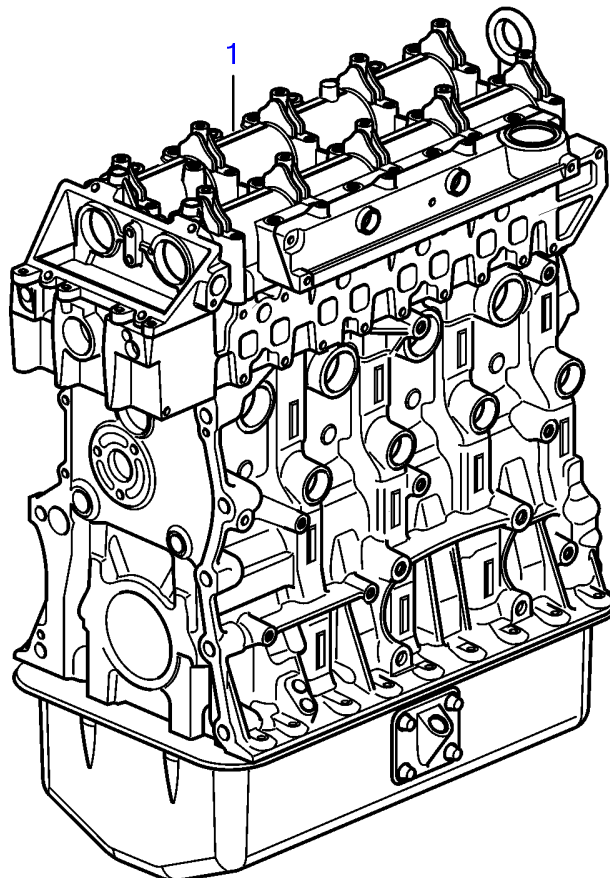

D4-180I-F, D4-225A-F, D4-225I-F, D4-260A-F, D4-260D-F, D4-260I-F

D4-180I-F, D4-225A-F, D4-225I-F, D4-260A-F, D4-260D-F, D4-260I-F

REF	PART NO.	QTY	DESCRIPTION
1	3801490	1	Longblock