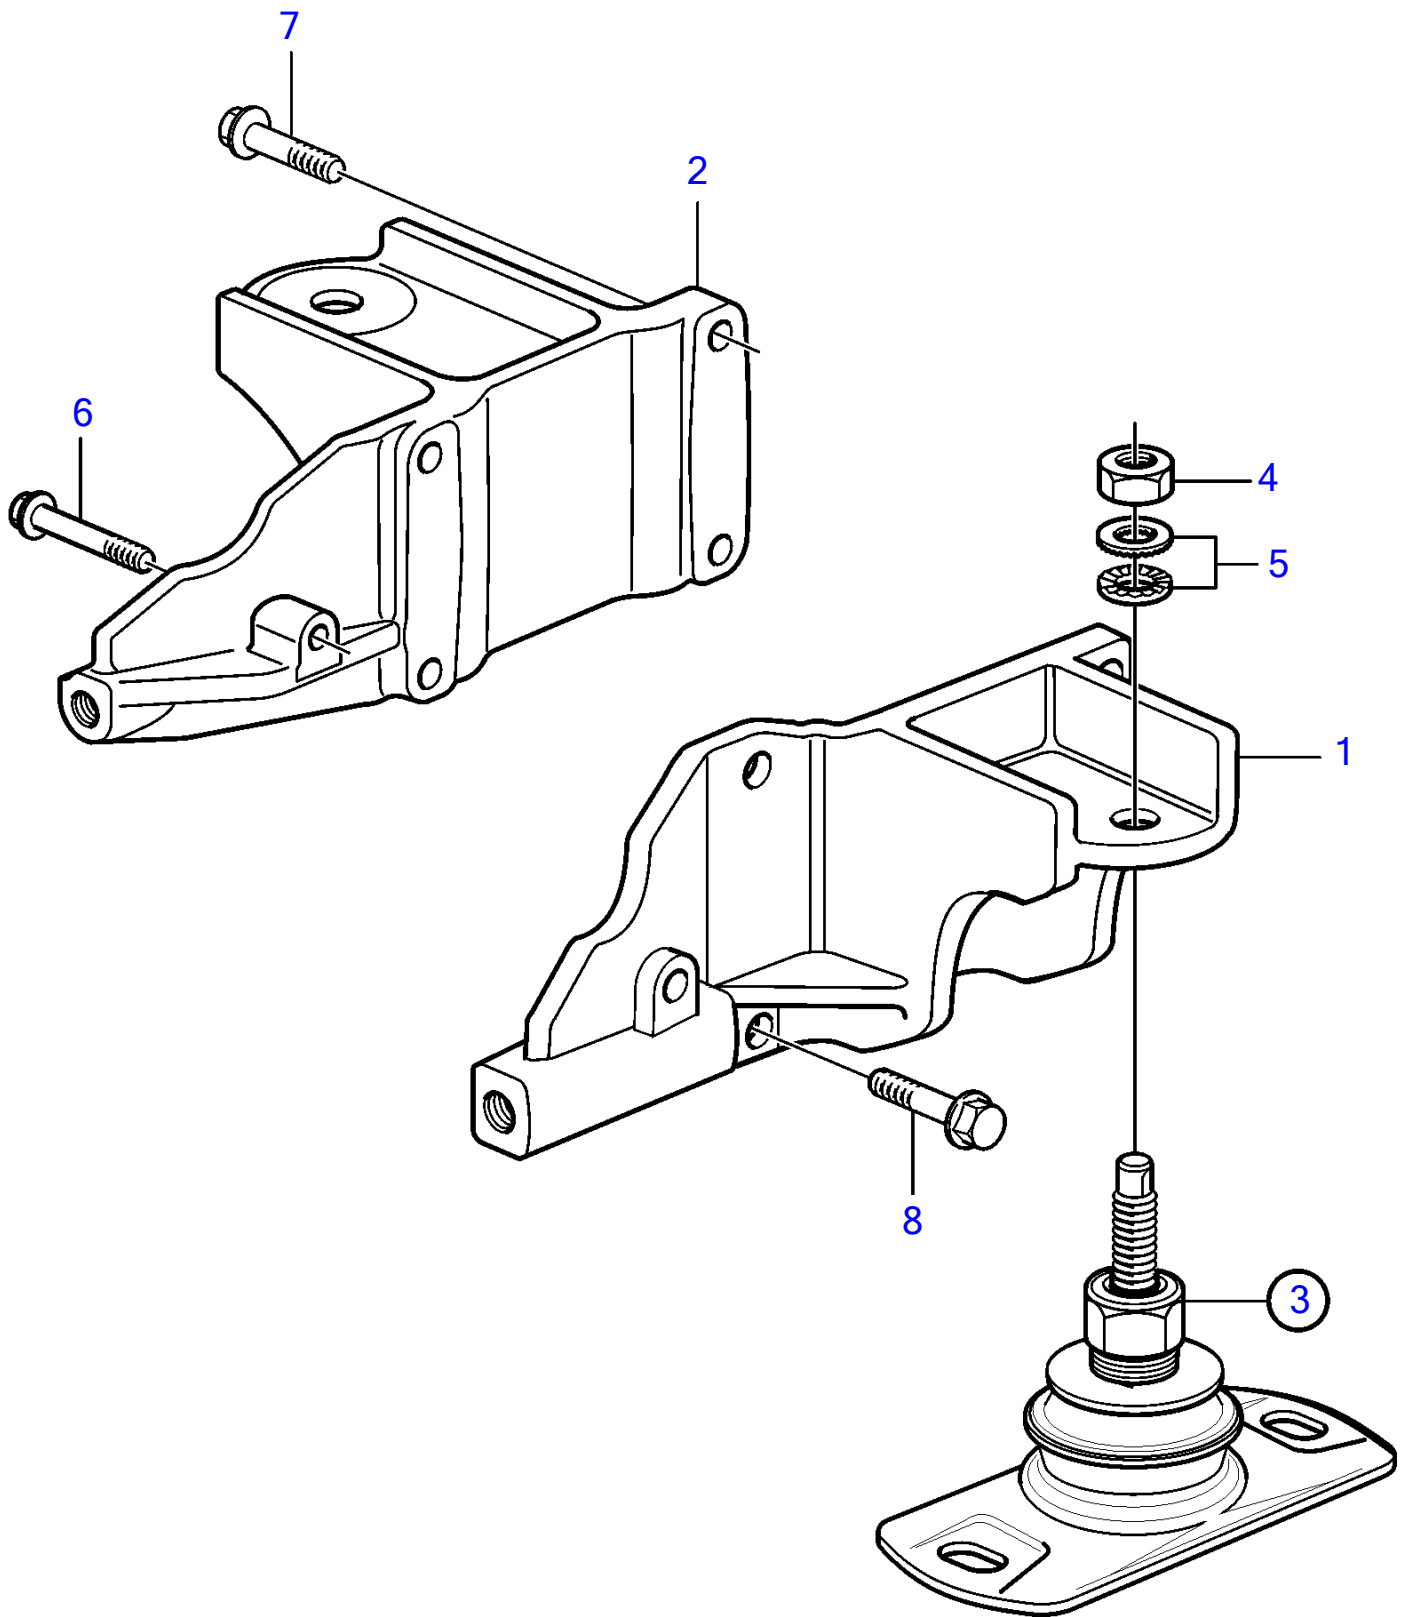

D4-225A-F, D4-260A-F, D4-260D-F, D4-300A-F, D4-300D-F

23894

D4-225A-F, D4-260A-F, D4-260D-F, D4-300A-F, D4-300D-F

REF	PART NO.	QTY	DESCRIPTION	SEE SEC.	NOTES
1	21487639	1	Engine bracket		
2	21487641	1	Engine bracket		S.B, Front
3	3595043	2	Rubber cushion		
			• Bulletin P-21-8-1	P-21-8-1-EN	Comfort Engine Suspension
			• Bulletin P-08-2-2	P-08-2-2-EN	Measuring Gauge for Rubber Mounts
4	955786	1	• Hexagon nut		
5	847766	1	• Lock washer		
6	965188	1	Flange screw		L=70mm
7	965183	8	Flange screw		L=90mm
8	965186	1	Flange screw		L=50mm