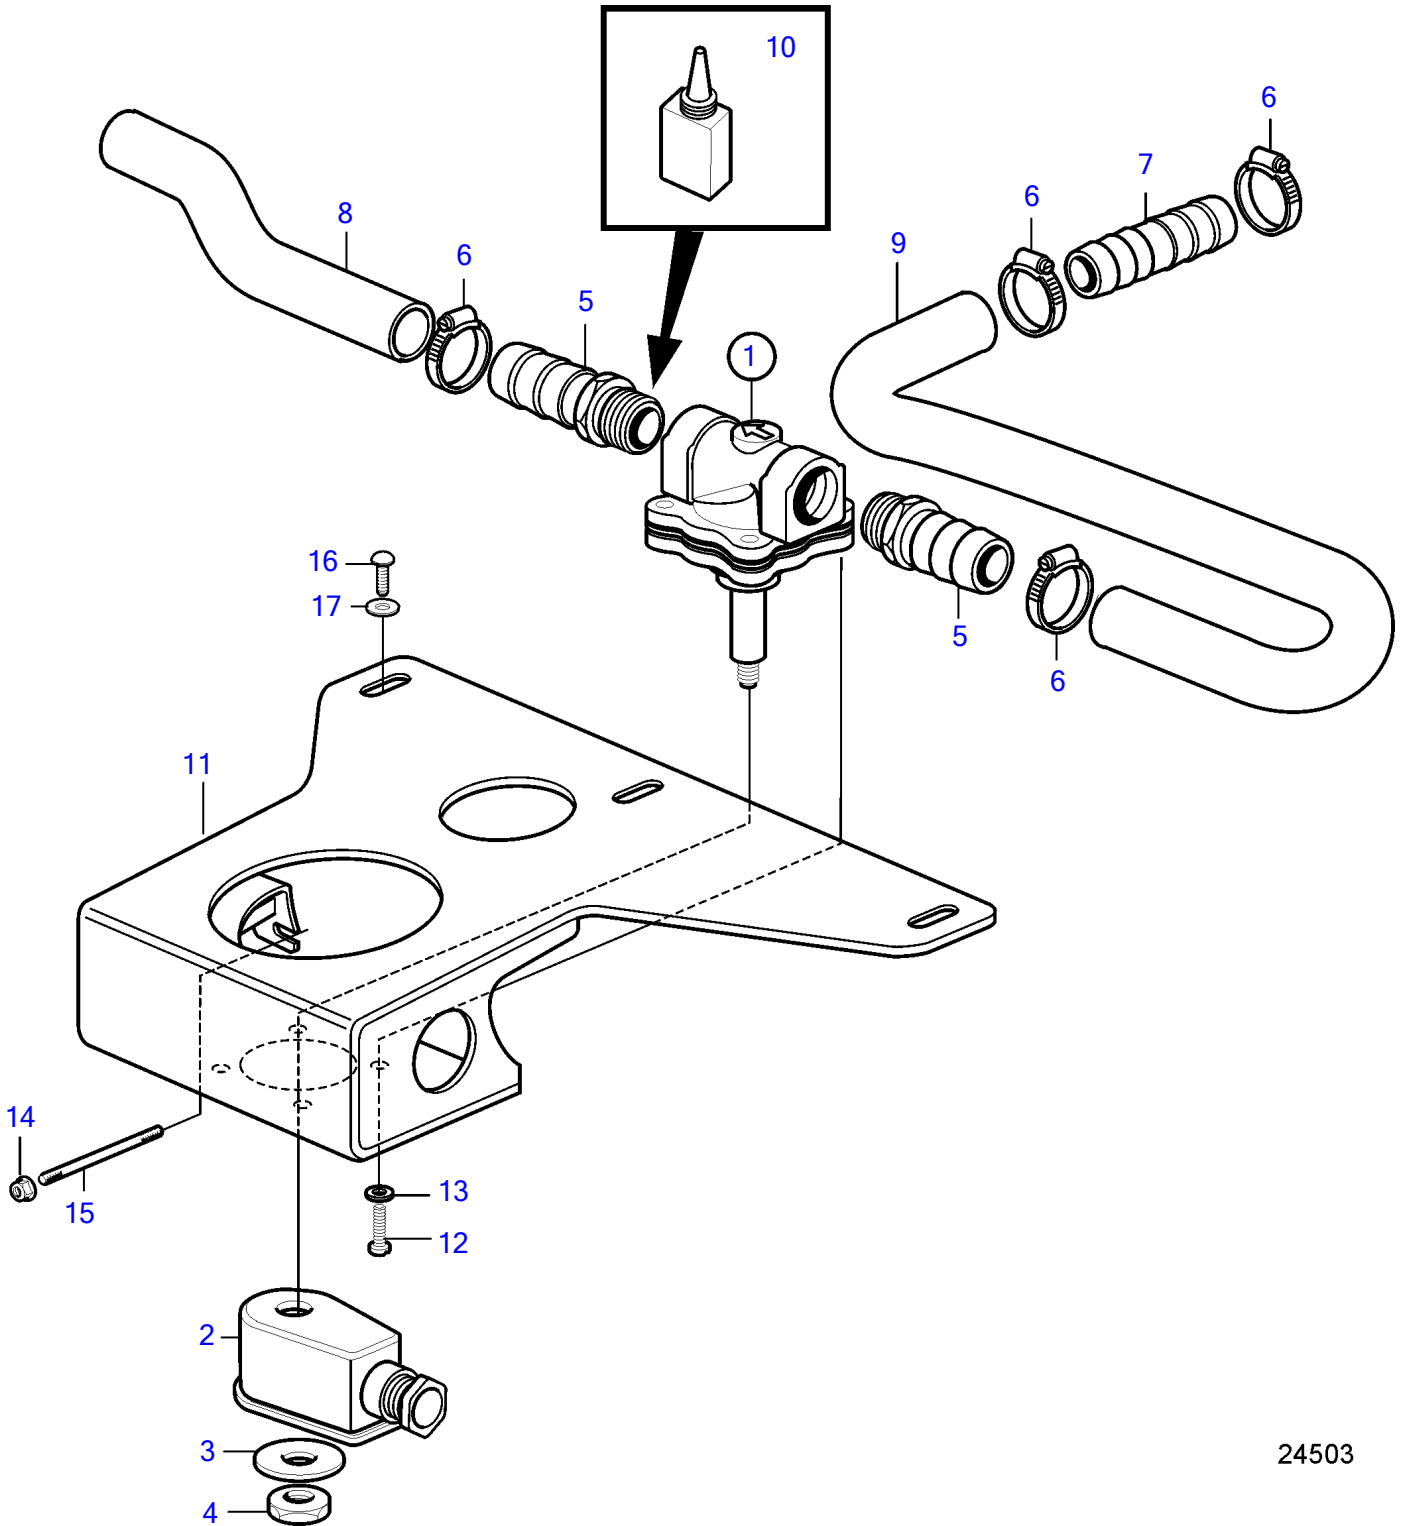

D4-180I-F, D4-260A-F, D4-260D-F, D4-260I-F

24503

D4-180I-F, D4-260A-F, D4-260D-F, D4-260I-F

REF	PART NO.	QTY	DESCRIPTION	NOTES
1	3884115	1	Solenoid valve	12V
	21422478	1	Solenoid valve	24V
2		1	• Housing	
3		1	• Washer	
4		1	• Nut	
5	991171	2	Hose nipple	
6	961666	4	Hose clamp	
7	991128	1	Hose nipple	
8	3884904	1	Hose	
9	3884902	1	Hose	
10	1161053	1	Locking fluid	
11	21132527	1	Bracket	(3885310)
12	955514	3	Hexagon screw	
13	976943	3	Washer	
14	945408	2	Flange nut	
15	948194	2	Stud	
16	971321	3	6 point socket screw	M6x16mm
17	976943	3	Washer	