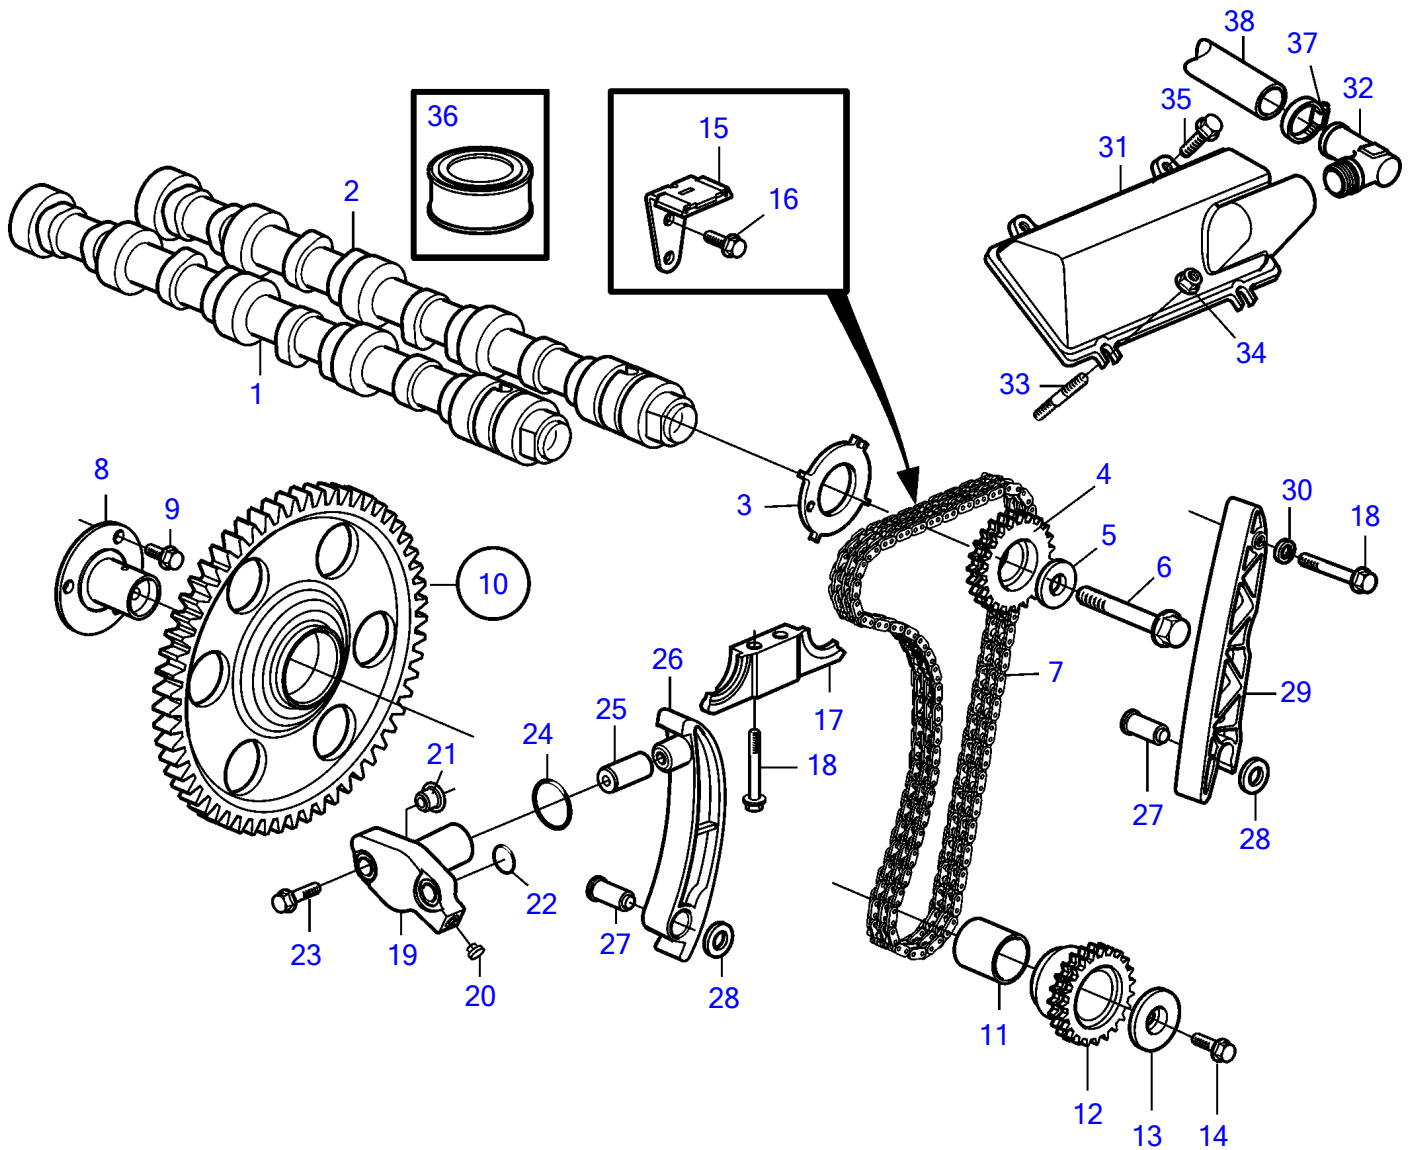

D4-180I-F, D4-225A-F, D4-225I-F, D4-260A-F, D4-260D-F, D4-260I-F, D4-300A-F, D4-300D-F, D4-300I-F

26601

D4-180I-F, D4-225A-F, D4-225I-F, D4-260A-F, D4-260D-F, D4-260I-F, D4-300A-F, D4-300D-F, D4-300I-F

REF	PART NO.	QTY	DESCRIPTION	NOTES
1	3587752	1	Camshaft, intake	
2	3587753	1	Camshaft, exhaust	
3	3582855	1	Gear	
4	3888601	2	Sprocket	
5	3583032	2	Washer	
6	984307	2	Flange screw	
7	3582642	1	Drive chain	
8	21165762	1	Hub	
9	946173	3	Flange screw	
10	21641665	1	Idler gear	
11		1	• Bushing	
12		1	• Sprocket	
13	3582652	1	Washer	
14	945444	1	Flange screw	
15	3583576	1	Guide	
16	946173	2	Flange screw	
17	3587634	1	Bracket	
18	994441	3	Flange screw	
19	3583144	1	Retainer	
20	990828	1	• Plug	
21	21113522	1	Gasket	
22	976039	1	O-ring	
23	946671	2	Flange screw	
24	975309	1	O-ring	
25	3582643	1	Tensioner	
26	3582644	1	Guide	
27	3583208	2	Shoulder screw	
28	3587354	2	Washer	
29	3583874	1	Guide	
30	964106	1	Gasket	
31	3583686	1	Cover	
32	3583959	1	• Elbow nipple	
33	953041	2	Stud	
34	945408	2	Flange nut	
35	946173	2	Flange screw	
36	3588346	X	Lubricant	500G
37	994559	1	Hose clamp	
38	190993	1	Hose	L=265mm