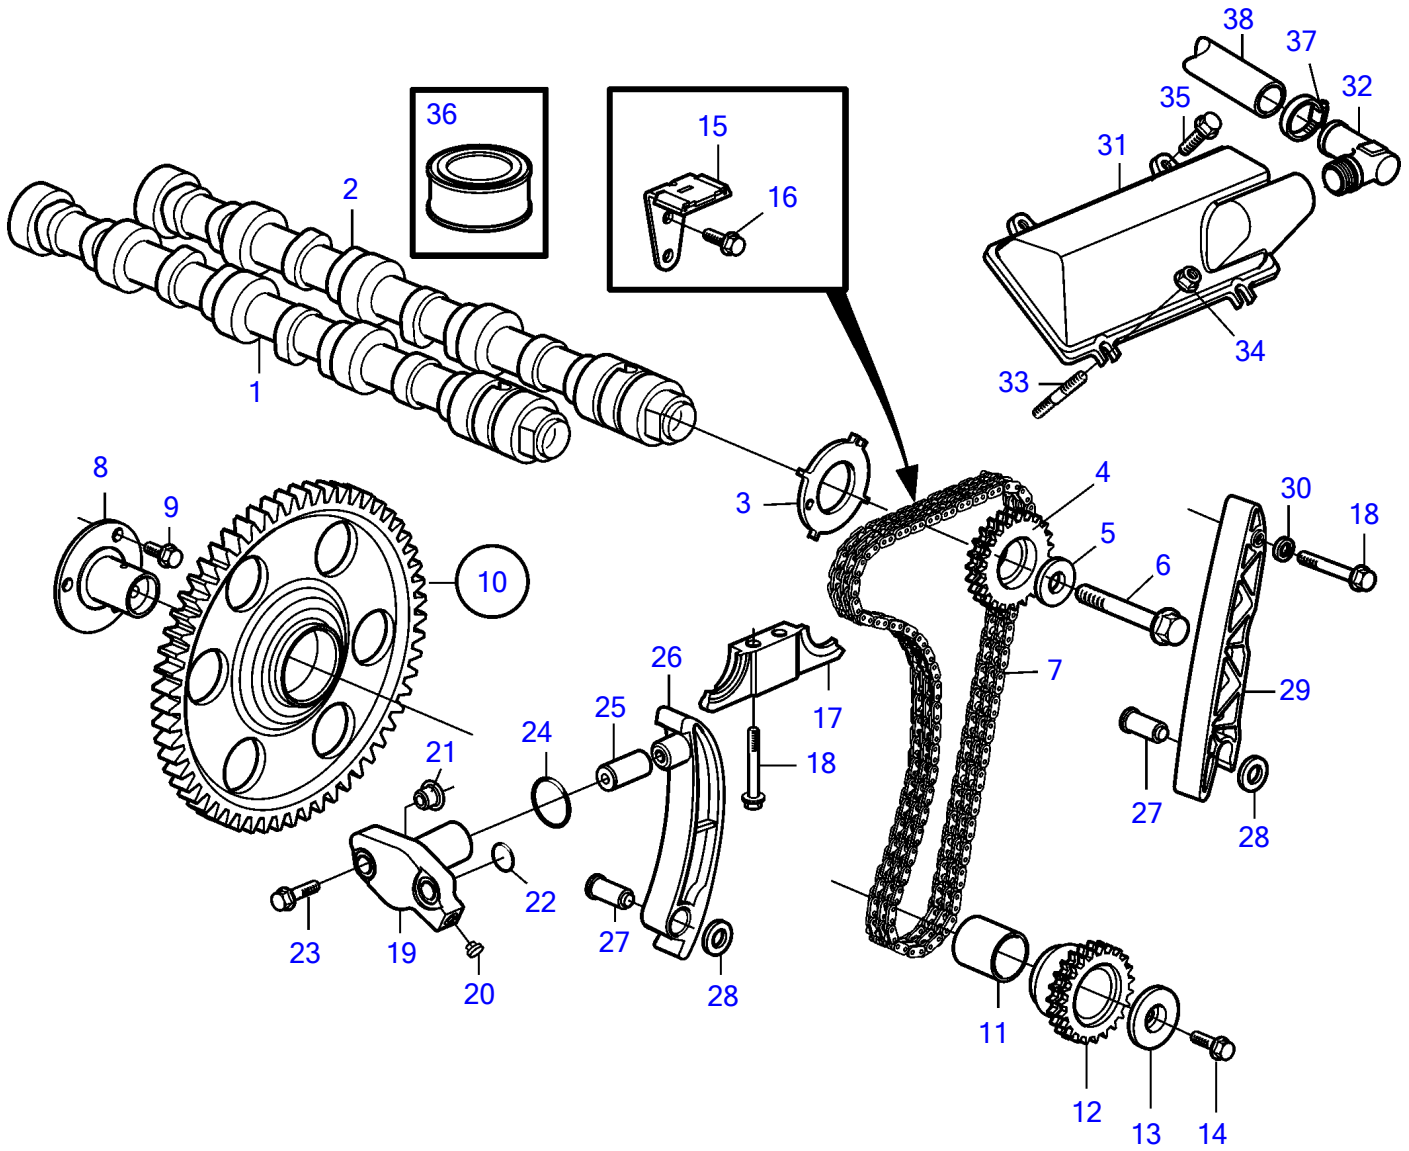

D4-180I-F, D4-225A-F, D4-225I-F, D4-260A-F, D4-260D-F, D4-260I-F, D4-300A-F, D4-300D-F, D4-300I-F

26601

D4-180I-F, D4-225A-F, D4-225I-F, D4-260A-F, D4-260D-F, D4-260I-F, D4-300A-F, D4-300D-F, D4-300I-F

REF	PART NO.	QTY	DESCRIPTION	NOTES
1	3587752	1	Camshaft, intake	
2	3587753	1	Camshaft, exhaust	
3	3582855	1	Gear	
4	3888601	2	Sprocket	
5	3583032	2	Washer	
6	984307	2	Flange screw	
7	3582642	1	Drive chain	
8	21165762	1	Hub	
9	946173	3	Flange screw	
10	21641665	1	Idler gear	
11		1	• Bushing	
12		1	• Sprocket	
13	3582652	1	Washer	
14	945444	1	Flange screw	
15	3583576	1	Guide	
16	946173	2	Flange screw	
17	3587634	1	Bracket	
18	994441	3	Flange screw	
19	3583144	1	Retainer	
20	990828	1	• Plug	
21	21113522	1	Gasket	
22	976039	1	O-ring	
23	946671	2	Flange screw	
24	975309	1	O-ring	
25	3582643	1	Tensioner	
26	3582644	1	Guide	
27	3583208	2	Shoulder screw	
28	3587354	2	Washer	
29	3583874	1	Guide	
30	964106	1	Gasket	
31	3583686	1	Cover	
32	3583959	1	• Elbow nipple	
33	953041	2	Stud	
34	945408	2	Flange nut	
35	946173	2	Flange screw	
36	3588346	X	Lubricant	500G
37	994559	1	Hose clamp	
38	190993	1	Hose	L=265mm