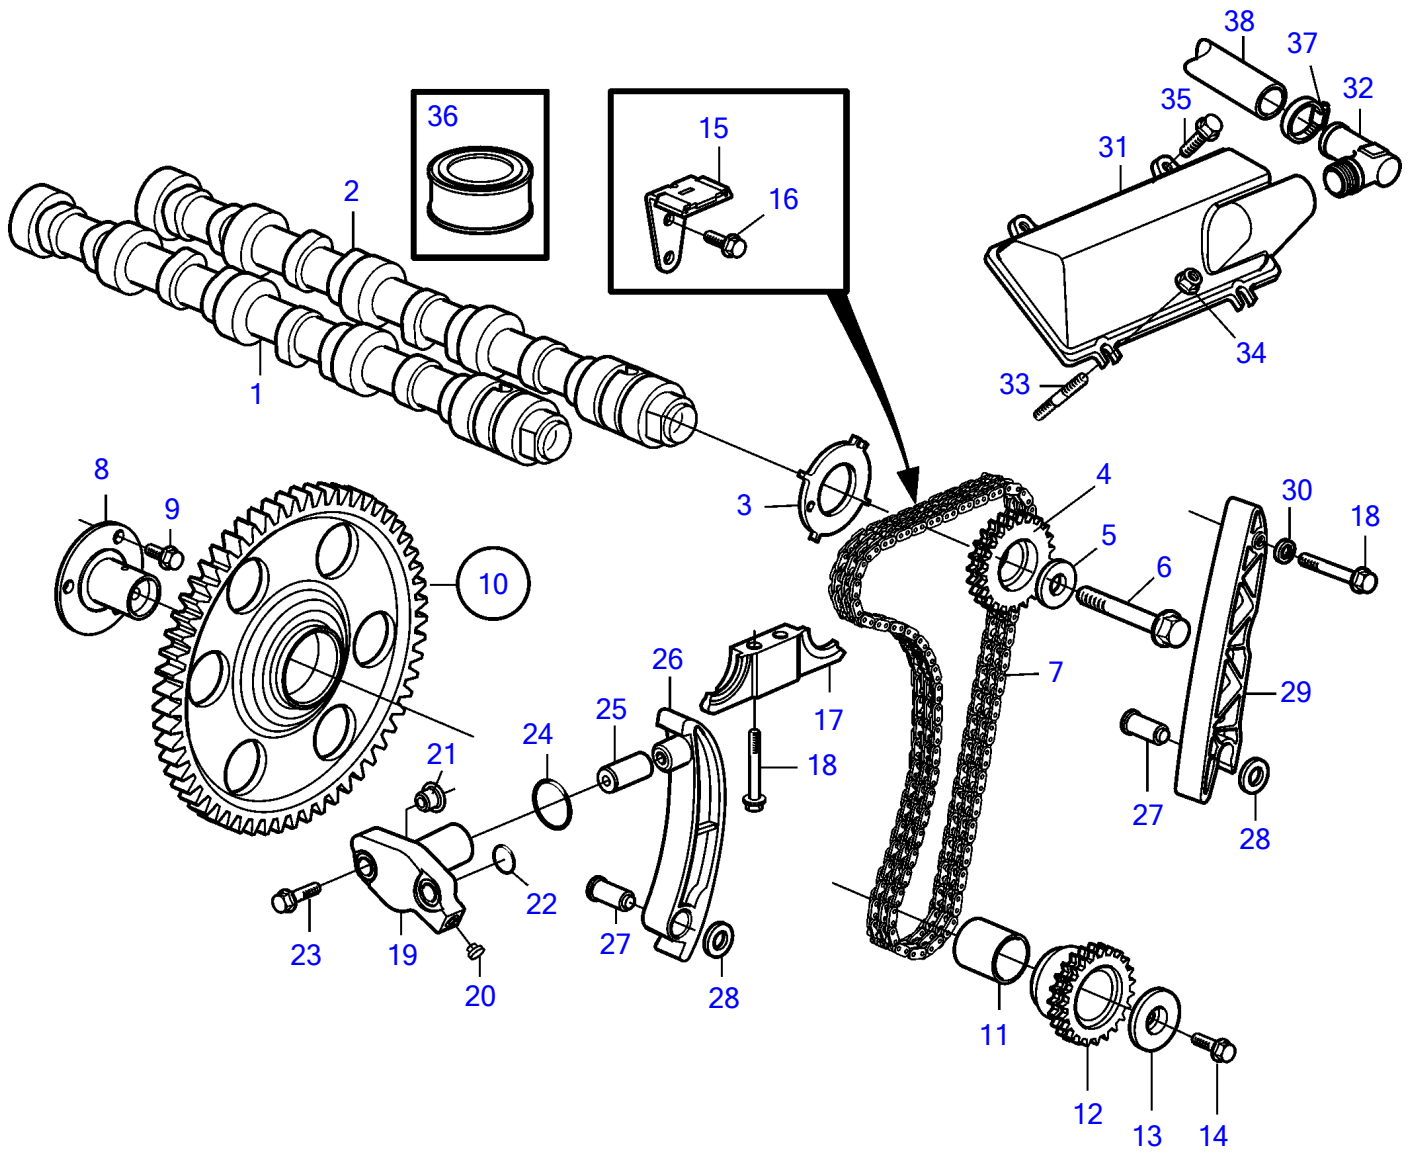

D4-180I-F, D4-225A-F, D4-225I-F, D4-260A-F, D4-260D-F, D4-260I-F, D4-300A-F, D4-300D-F, D4-300I-F

26601

D4-180I-F, D4-225A-F, D4-225I-F, D4-260A-F, D4-260D-F, D4-260I-F, D4-300A-F, D4-300D-F, D4-300I-F

REF	PART NO.	QTY	DESCRIPTION	NOTES
1	3587752	1	Camshaft, intake	
2	3587753	1	Camshaft, exhaust	
3	3582855	1	Gear	
4	3888601	2	Sprocket	
5	3583032	2	Washer	
6	984307	2	Flange screw	
7	3582642	1	Drive chain	
8	21165762	1	Hub	
9	946173	3	Flange screw	
10	21641665	1	Idler gear	
11		1	• Bushing	
12		1	• Sprocket	
13	3582652	1	Washer	
14	945444	1	Flange screw	
15	3583576	1	Guide	
16	946173	2	Flange screw	
17	3587634	1	Bracket	
18	994441	3	Flange screw	
19	3583144	1	Retainer	
20	990828	1	• Plug	
21	21113522	1	Gasket	
22	976039	1	O-ring	
23	946671	2	Flange screw	
24	975309	1	O-ring	
25	3582643	1	Tensioner	
26	3582644	1	Guide	
27	3583208	2	Shoulder screw	
28	3587354	2	Washer	
29	3583874	1	Guide	
30	964106	1	Gasket	
31	3583686	1	Cover	
32	3583959	1	• Elbow nipple	
33	953041	2	Stud	
34	945408	2	Flange nut	
35	946173	2	Flange screw	
36	3588346	X	Lubricant	500G
37	994559	1	Hose clamp	
38	190993	1	Hose	L=265mm