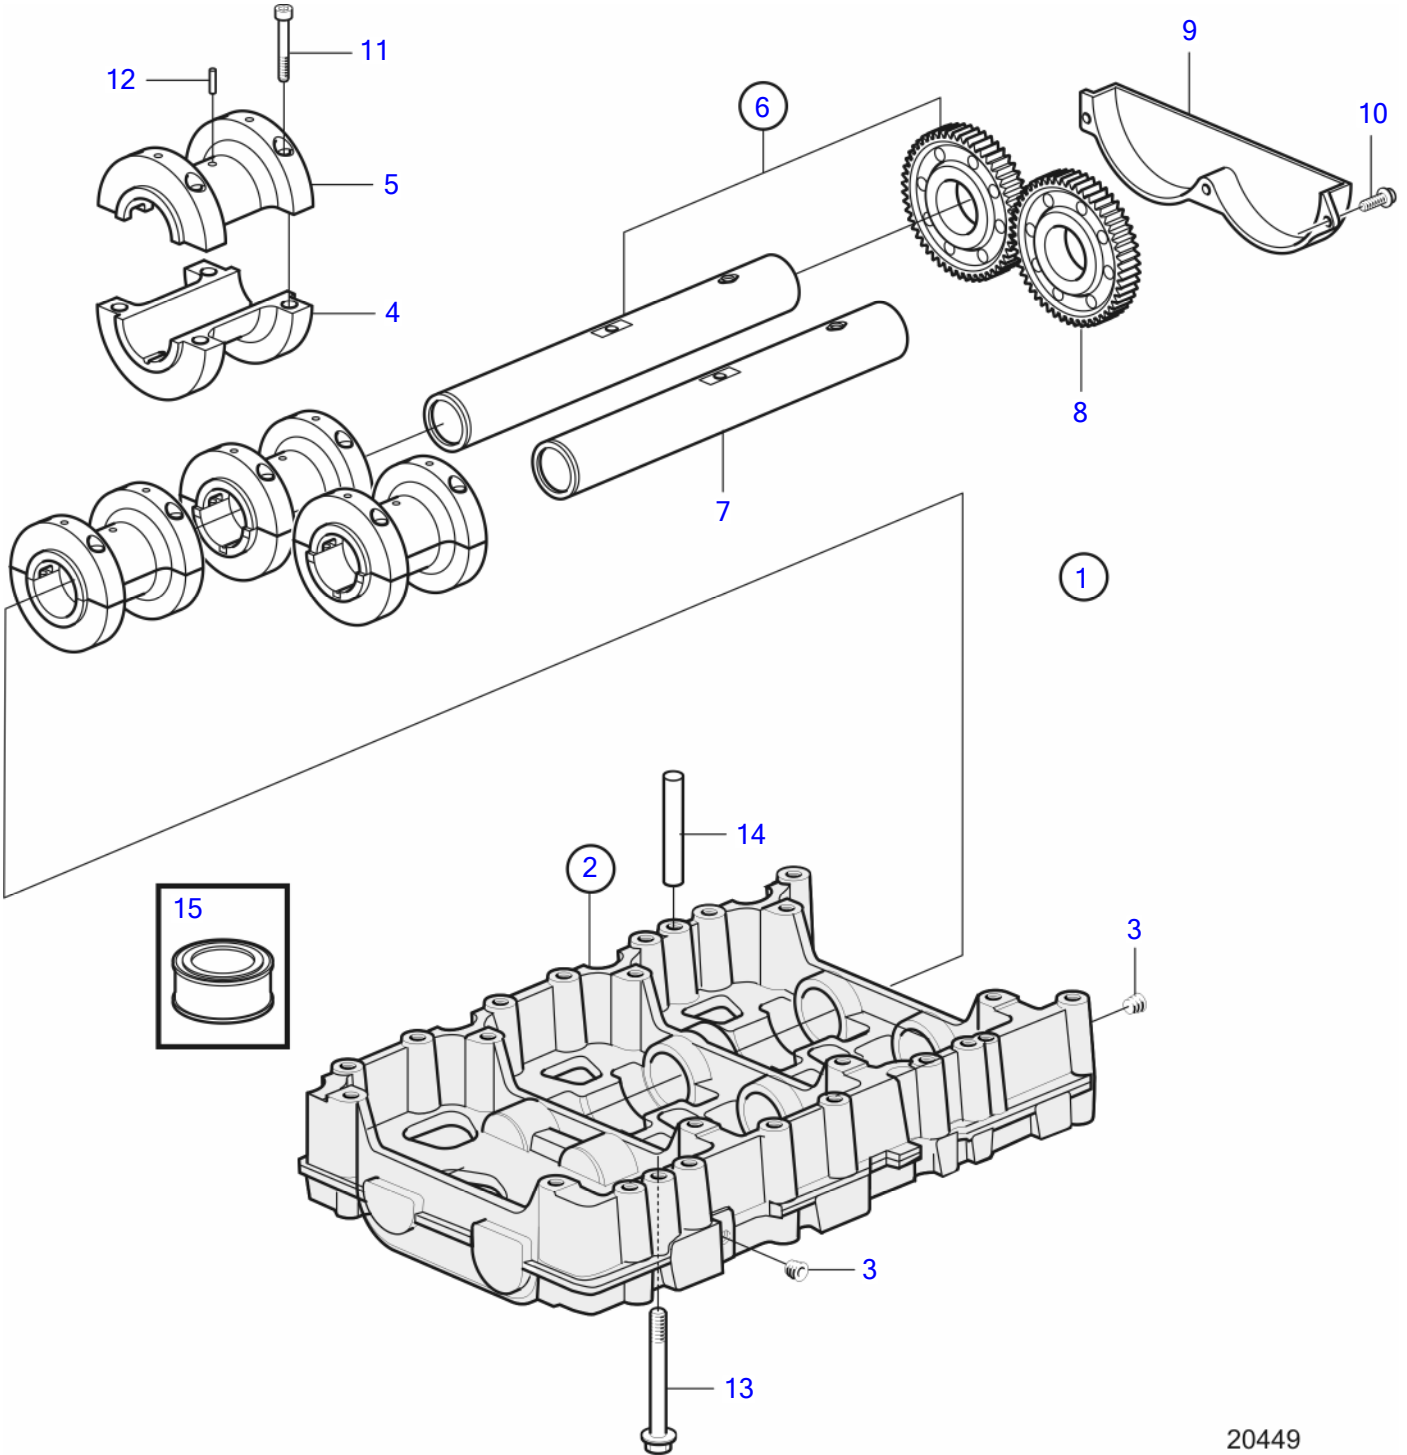

D4-180I-F, D4-225A-F, D4-225I-F, D4-260A-F, D4-260D-F, D4-260I-F, D4-300A-F, D4-300D-F, D4-300I-F

20449

D4-180I-F, D4-225A-F, D4-225I-F, D4-260A-F, D4-260D-F, D4-260I-F, D4-300A-F, D4-300D-F, D4-300I-F

REF	PART NO.	QTY	DESCRIPTION	NOTES
1	21257397	1	Housing	
2		1	• Housing	
3	990828	2	• • Plug	
4		4	• Counterweight	
5	3818299	4	• Dummy	
6	21511517	2	• Shaft	
7		1	• • Shaft	
8		1	• • Gear	
9	3583812	1	• Cover	
10	949556	3	• Flange screw	L=12mm
11	959213	16	• Hex. socket screw	
12	946402	4	• Grooved pin	
13	965184	22	Flange screw	
14	950564	2	Pin	
15	3588346	X	Lubricant	500G