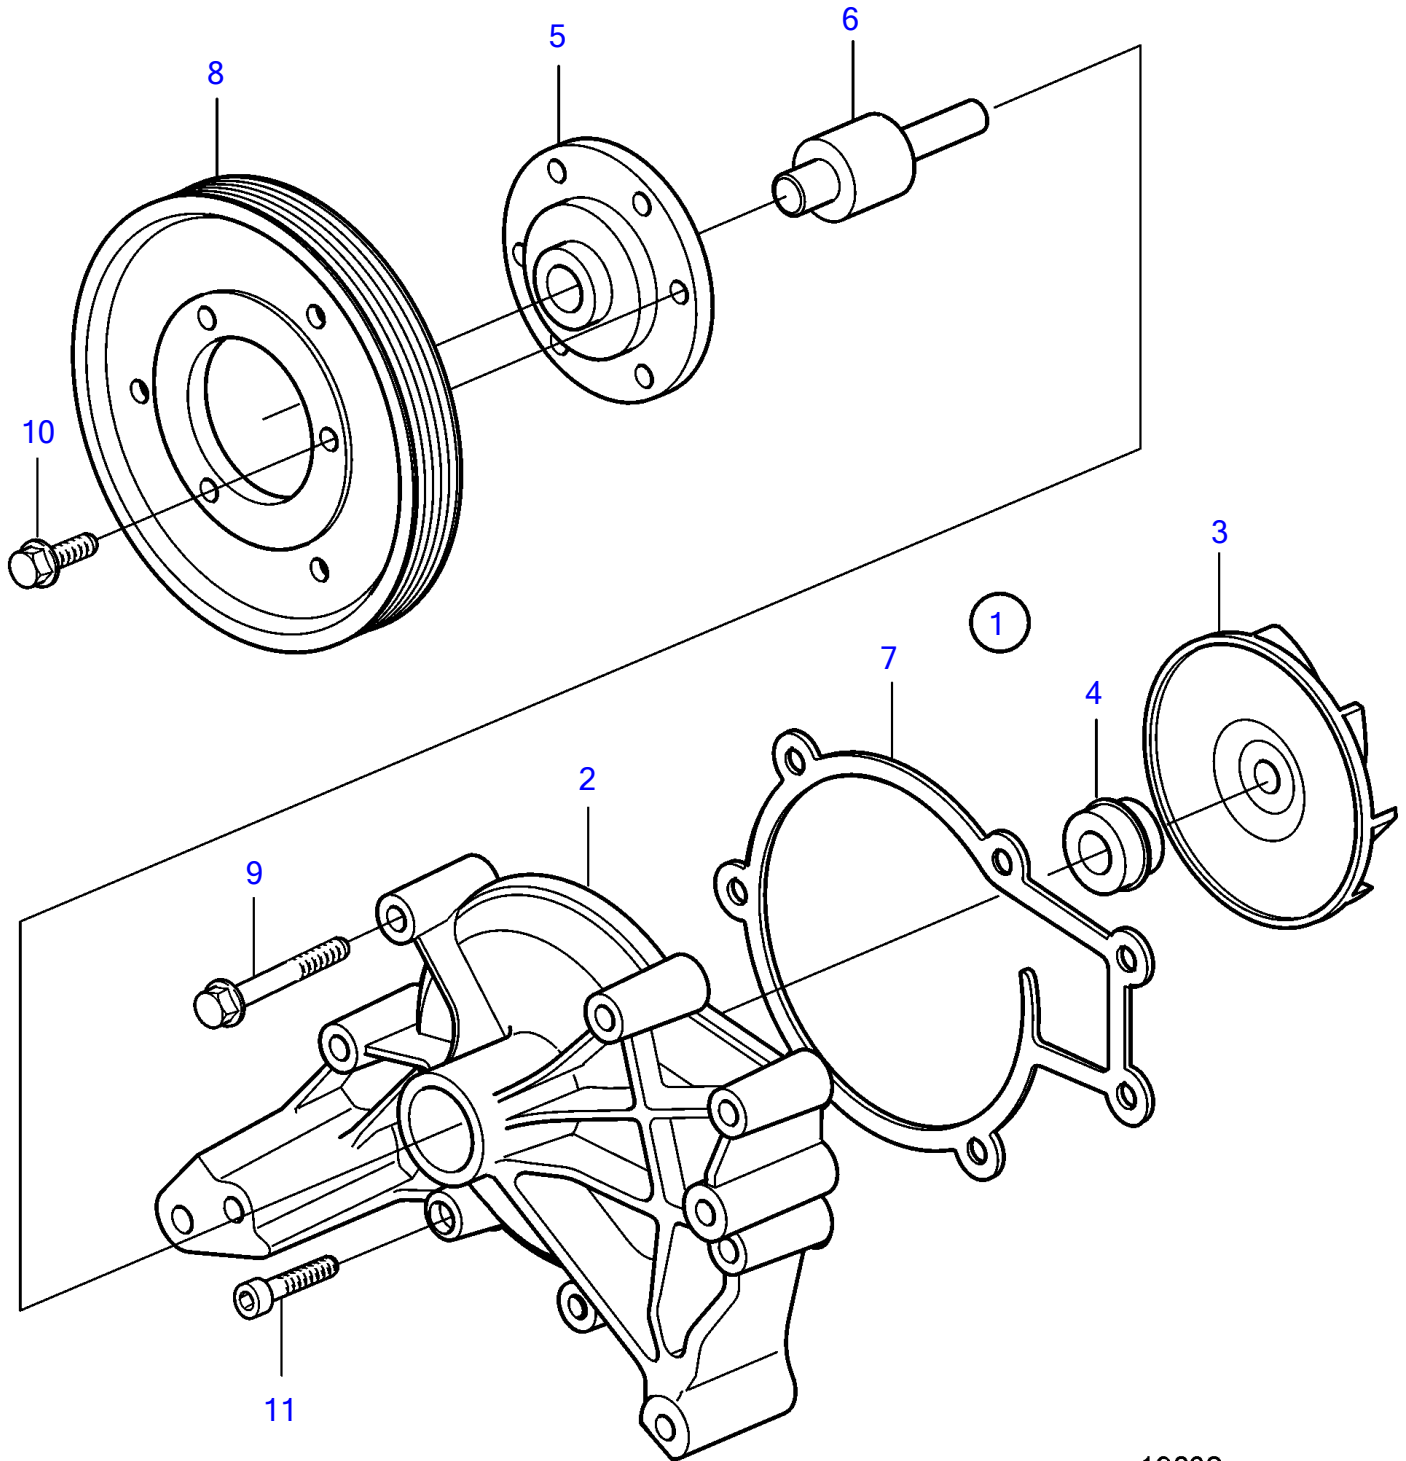

D4-180I-F, D4-225A-F, D4-225I-F, D4-260A-F, D4-260D-F, D4-260I-F, D4-300A-F, D4-300D-F, D4-300I-F

19832

D4-180I-F, D4-225A-F, D4-225I-F, D4-260A-F, D4-260D-F, D4-260I-F, D4-300A-F, D4-300D-F, D4-300I-F

REF	PART NO.	QTY	DESCRIPTION	NOTES
1	3801313	1	Coolant pump	
2		1	▪ Coolant pump housing	
3		1	▪ Impeller	
4	3582673	1	▪ Sealing ring	
5		1	▪ Hub	
6		1	▪ Shaft	
7	3818912	1	Gasket	
8	3582281	1	Pulley	
9	994441	6	Flange screw	L=50mm
10	946173	3	Flange screw	L=20mm
11	959223	1	Hex. socket screw	L=30mm