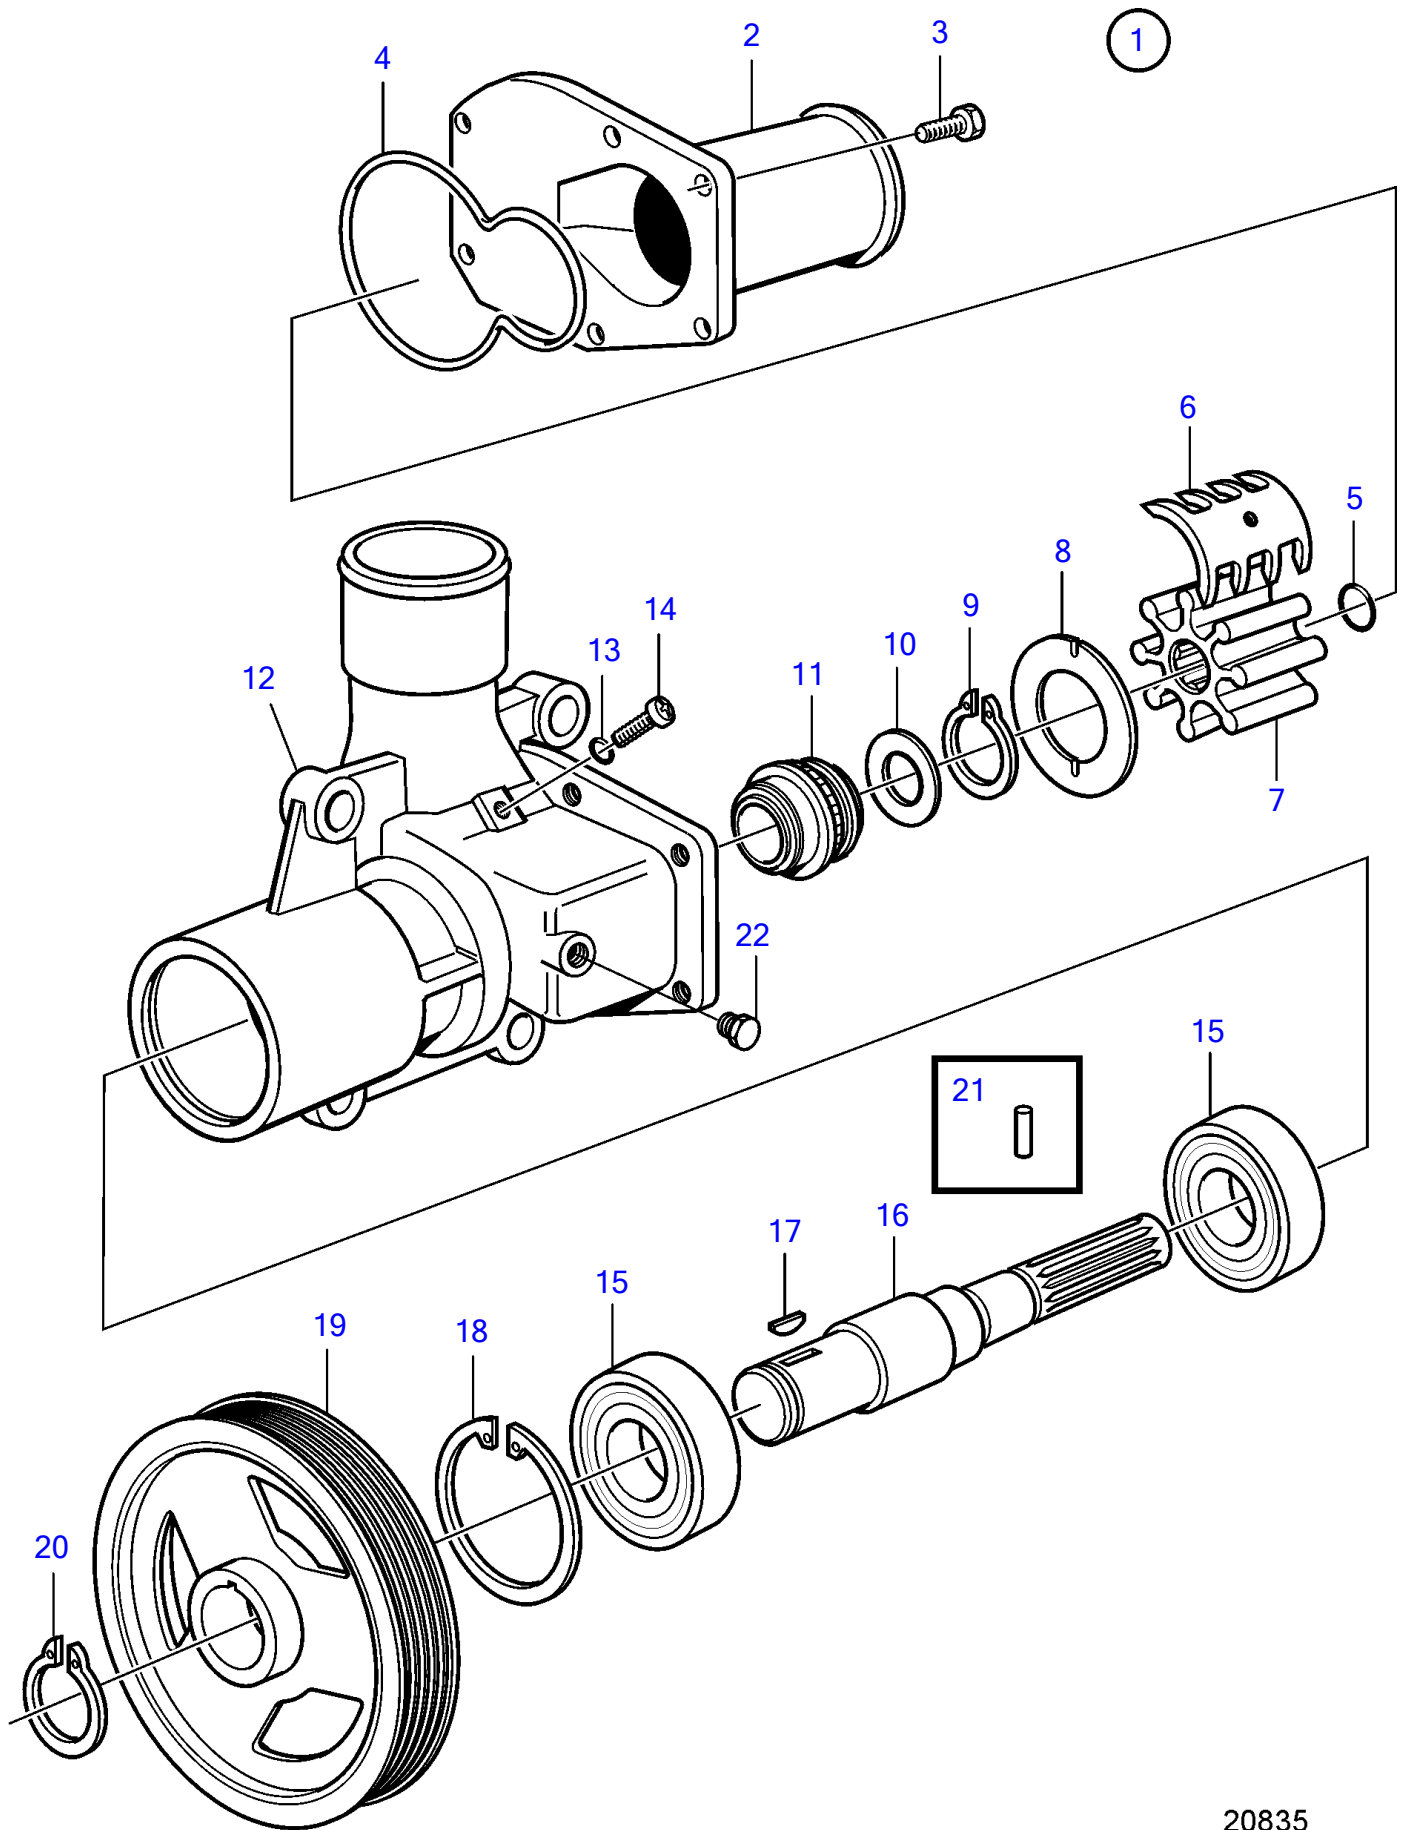

D4-180I-F, D4-225I-F, D4-260I-F, D4-300I-F

20835

D4-180I-F, D4-225I-F, D4-260I-F, D4-300I-F

REF	PART NO.	QTY	DESCRIPTION	SEE SEC.	NOTES
1	3584062	1	Sea water pump		
2	3583613		▪ Cardboard tube		
3	3583604	6	▪ Hexagon screw		
4	3583611	1	▪ O-ring		
5	804781	1	▪ Sealing washer		
6	3583612	1	▪ Cam		
7		1	▪ Impeller	37279	Included in kit 3588475
8	807589	1	▪ Wear washer		
9	(809444)	1	▪ Lock ring		Obsolete part
10	888388	1	▪ Washer		
11	3583609	1	▪ Sealing		
12		1	▪ Pump housing		
13	3583614	1	▪ O-ring		
14	3583605	1	▪ Hexagon screw		
15	181648	2	▪ Ball bearing		
16	21418999	1	▪ Kit	37279	
17	888386	1	▪ Key		
18	825735	1	▪ Lock ring		
19	3583599	1	▪ Pulley		
20	804709	1	▪ Lock ring		
21	888387	1	▪ Pin		
22	981749	1	▪ Plug		