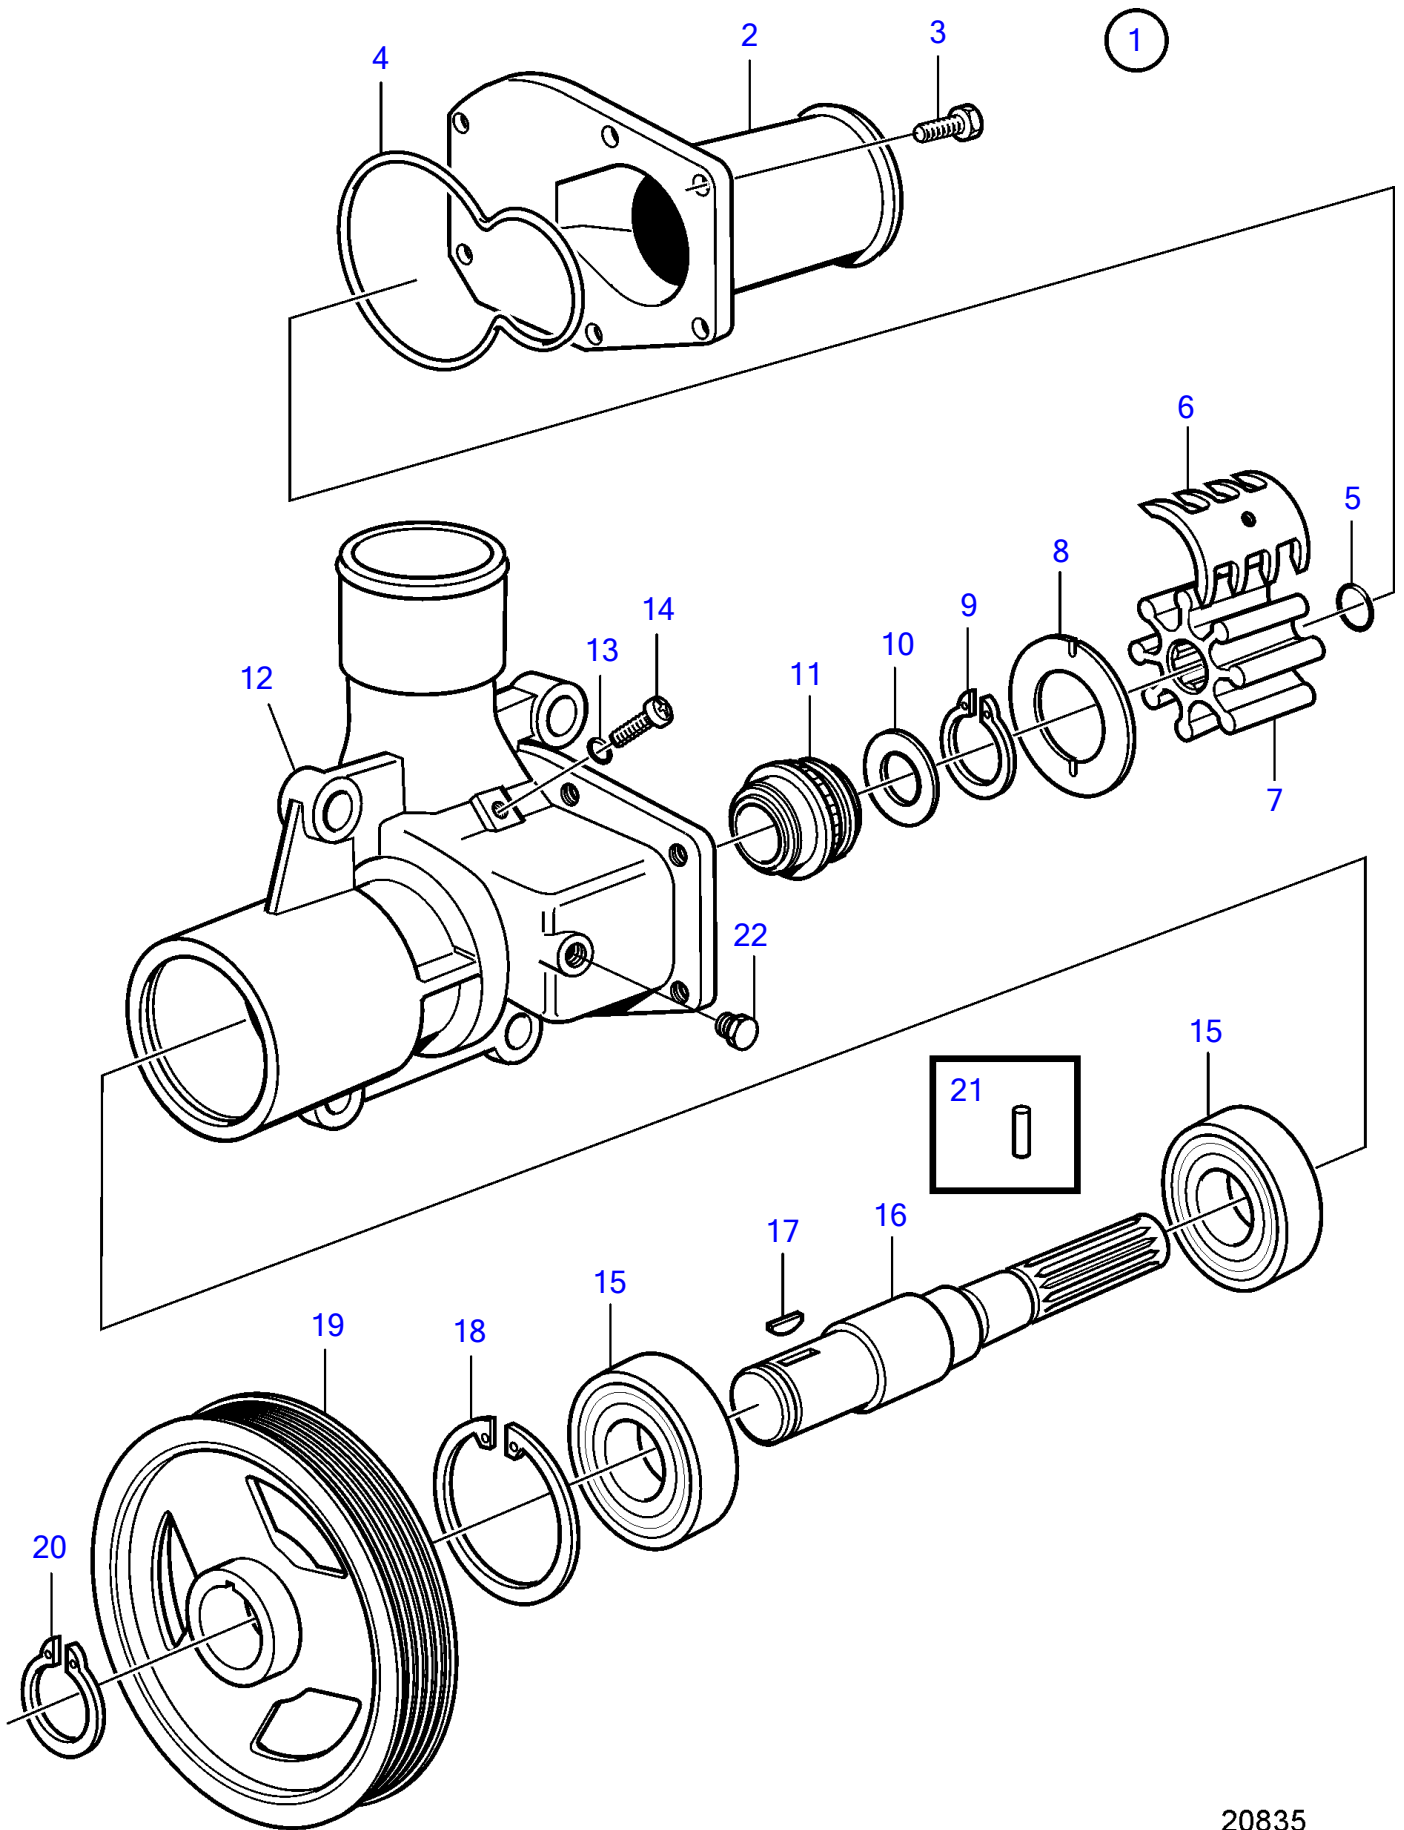

D4-180I-F, D4-225I-F, D4-260I-F, D4-300I-F

20835

D4-180I-F, D4-225I-F, D4-260I-F, D4-300I-F

REF	PART NO.	QTY	DESCRIPTION	SEE SEC.	NOTES
1	3584062	1	Sea water pump		
2	3583613		▪ Cardboard tube		
3	3583604	6	▪ Hexagon screw		
4	3583611	1	▪ O-ring		
5	804781	1	▪ Sealing washer		
6	3583612	1	▪ Cam		
7		1	▪ Impeller	37279	Included in kit 3588475
8	807589	1	▪ Wear washer		
9	(809444)	1	▪ Lock ring		Obsolete part
10	888388	1	▪ Washer		
11	3583609	1	▪ Sealing		
12		1	▪ Pump housing		
13	3583614	1	▪ O-ring		
14	3583605	1	▪ Hexagon screw		
15	181648	2	▪ Ball bearing		
16	21418999	1	▪ Kit	37279	
17	888386	1	▪ Key		
18	825735	1	▪ Lock ring		
19	3583599	1	▪ Pulley		
20	804709	1	▪ Lock ring		
21	888387	1	▪ Pin		
22	981749	1	▪ Plug		