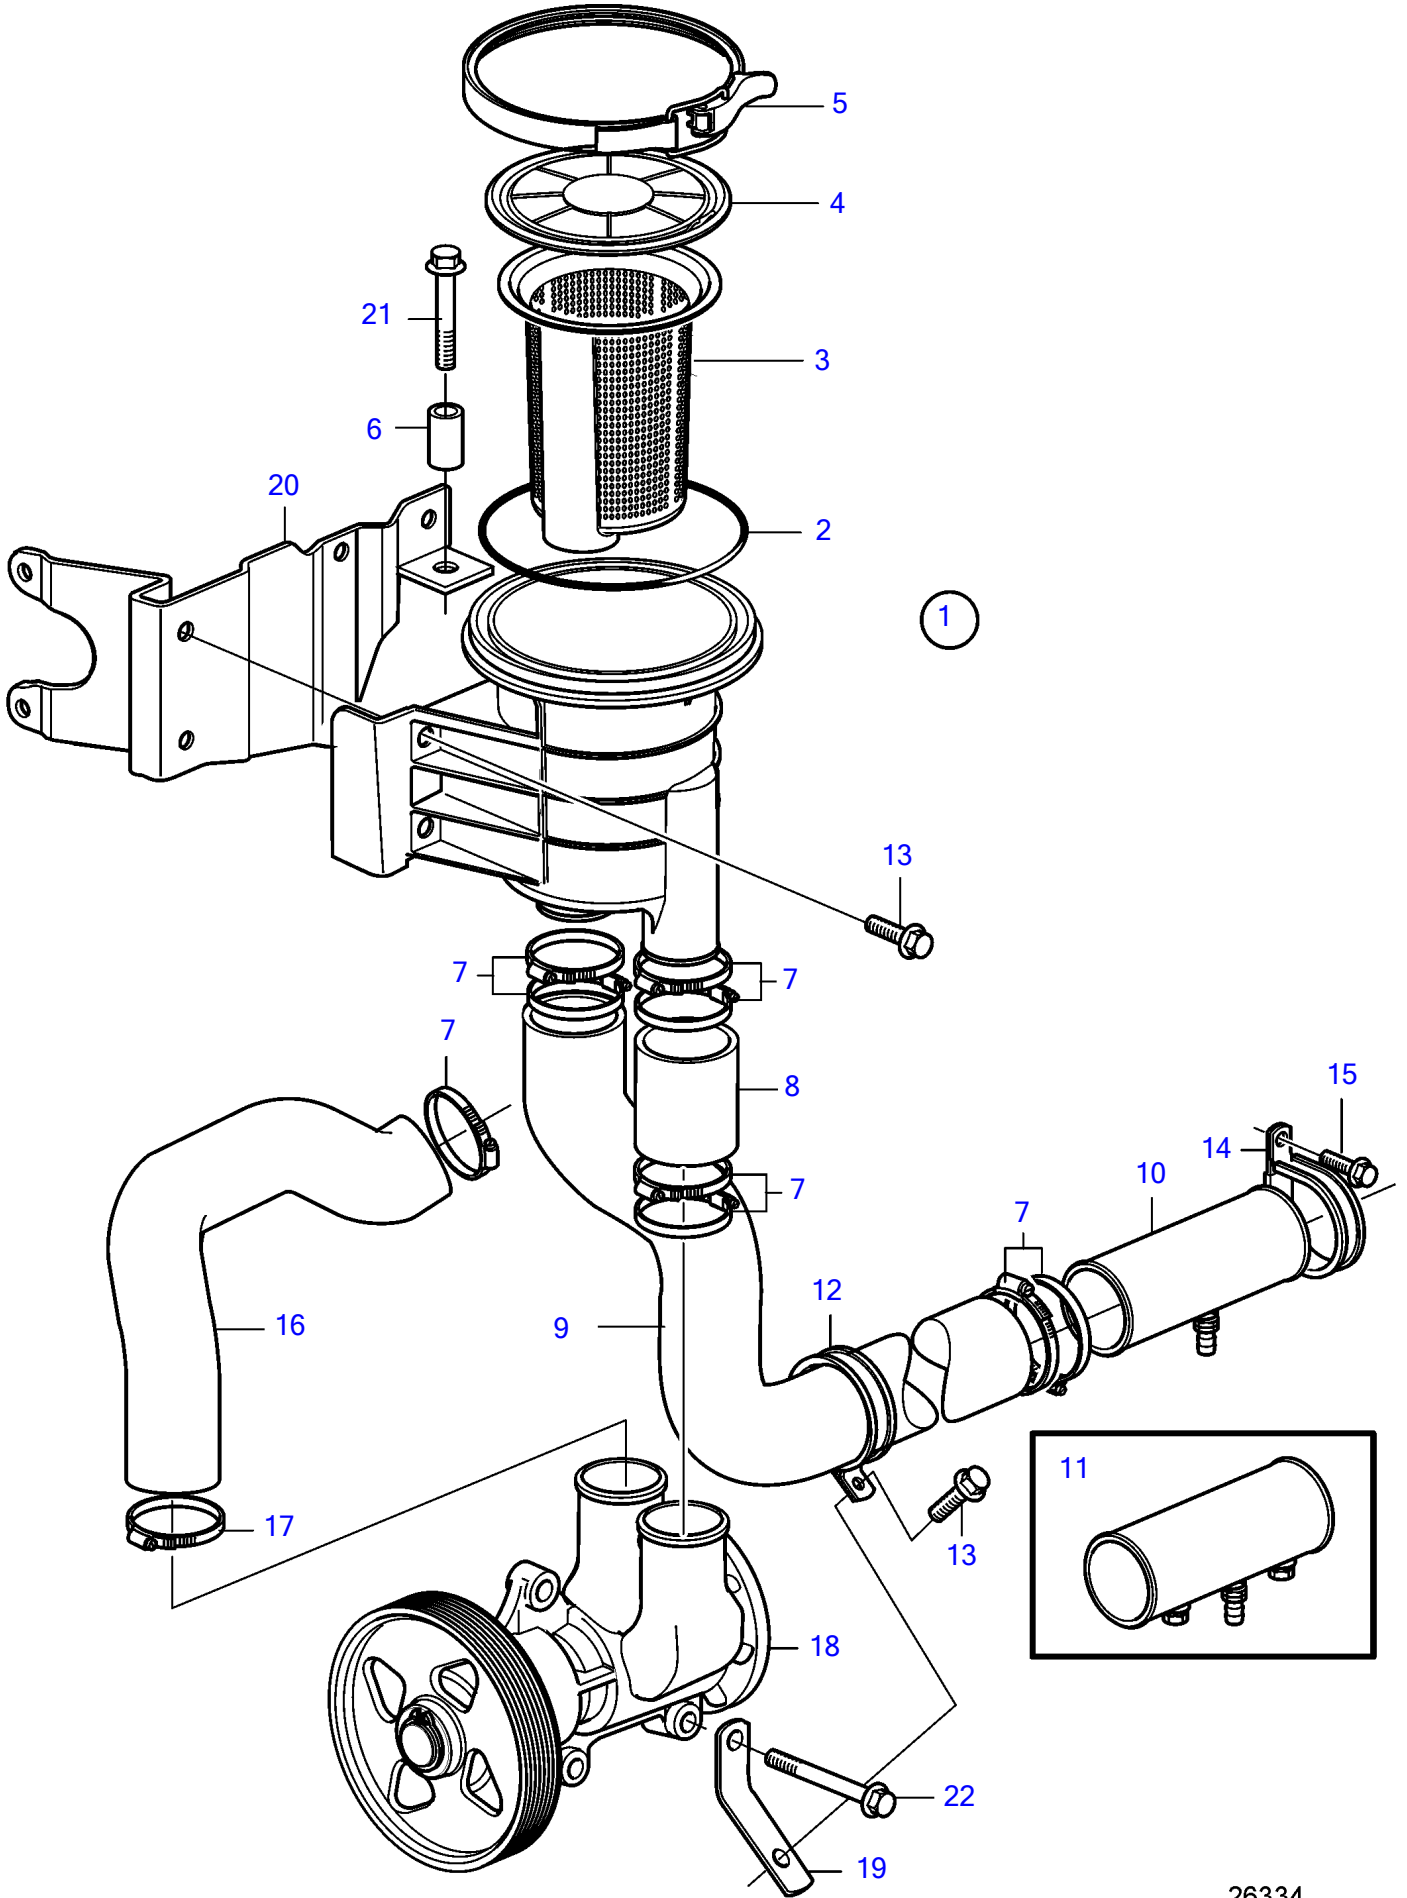

D4-225A-F, D4-260A-F, D4-260D-F, D4-300A-F, D4-300D-F

D4-225A-F, D4-260A-F, D4-260D-F, D4-300A-F, D4-300D-F

REF	PART NO.	QTY	DESCRIPTION	SEE SEC.	NOTES
1	21368500	1	Sea water filter		
2	995147	1	• O-ring		
3	21368504	1	• Strainer		
4	21445782	1	• Cover		
5	21368508	1	• V-band clamp		
6	3528225	1	• Spacer sleeve		
7	961672	9	Hose clamp		
8	994814	1	Rubber hose		
9	21368518	1	Hose		
10	3584430	1	T-pipe		
11	3584243	1	Radiator		
12	980476	1	Clamp		
13	946173	3	Flange screw		
14	984474	1	Clamp		
15	945444	1	Flange screw		
16	21368514	1	Hose		
17	961671	1	Hose clamp		
18	21419374	1	Sea water pump		
			•	37357	
			• Bulletin P-26-6-5	P-26-6-5-EN	New seawater pump kits
19	21619824	1	Bracket		
20	21368510	1	Bracket		
21	994441	1	Flange screw		
22	947760	4	Flange screw		