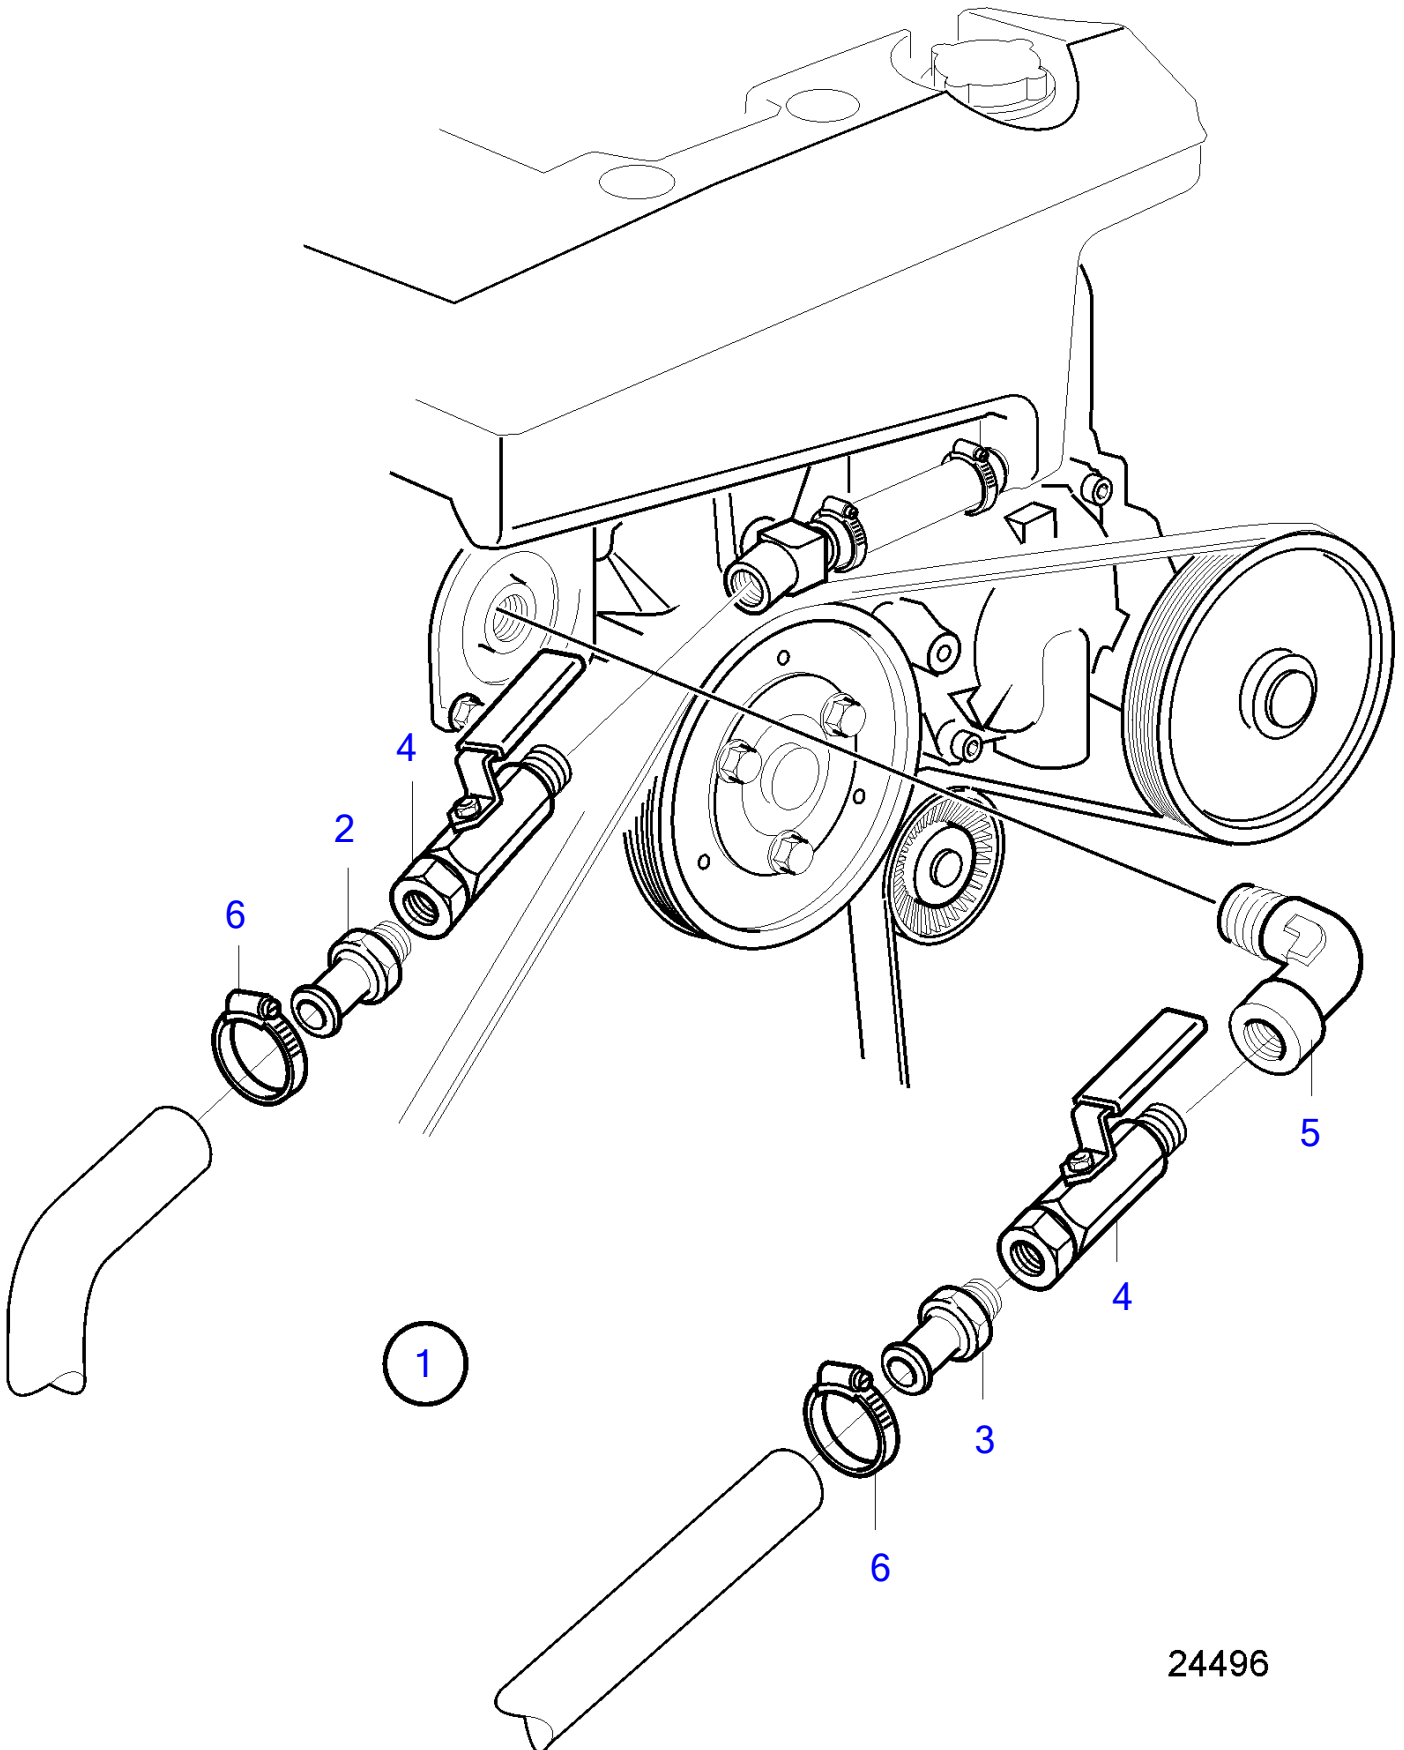

D4-180I-F, D4-225A-F, D4-225I-F, D4-260A-F, D4-260D-F, D4-260I-F, D4-300A-F, D4-300D-F, D4-300I-F

24496

D4-180I-F, D4-225A-F, D4-225I-F, D4-260A-F, D4-260D-F, D4-260I-F, D4-300A-F, D4-300D-F, D4-300I-F

REF	PART NO.	QTY	DESCRIPTION	NOTES
1	21145832	1	Hot water outlet	(3584236)
2	961657	1	▪ Hose nipple	
3	993178	1	▪ Hose nipple	
4	3584238	2	▪ Faucet	
5	3584388	1	▪ Elbow nipple	
6	961666	2	Hose clamp	