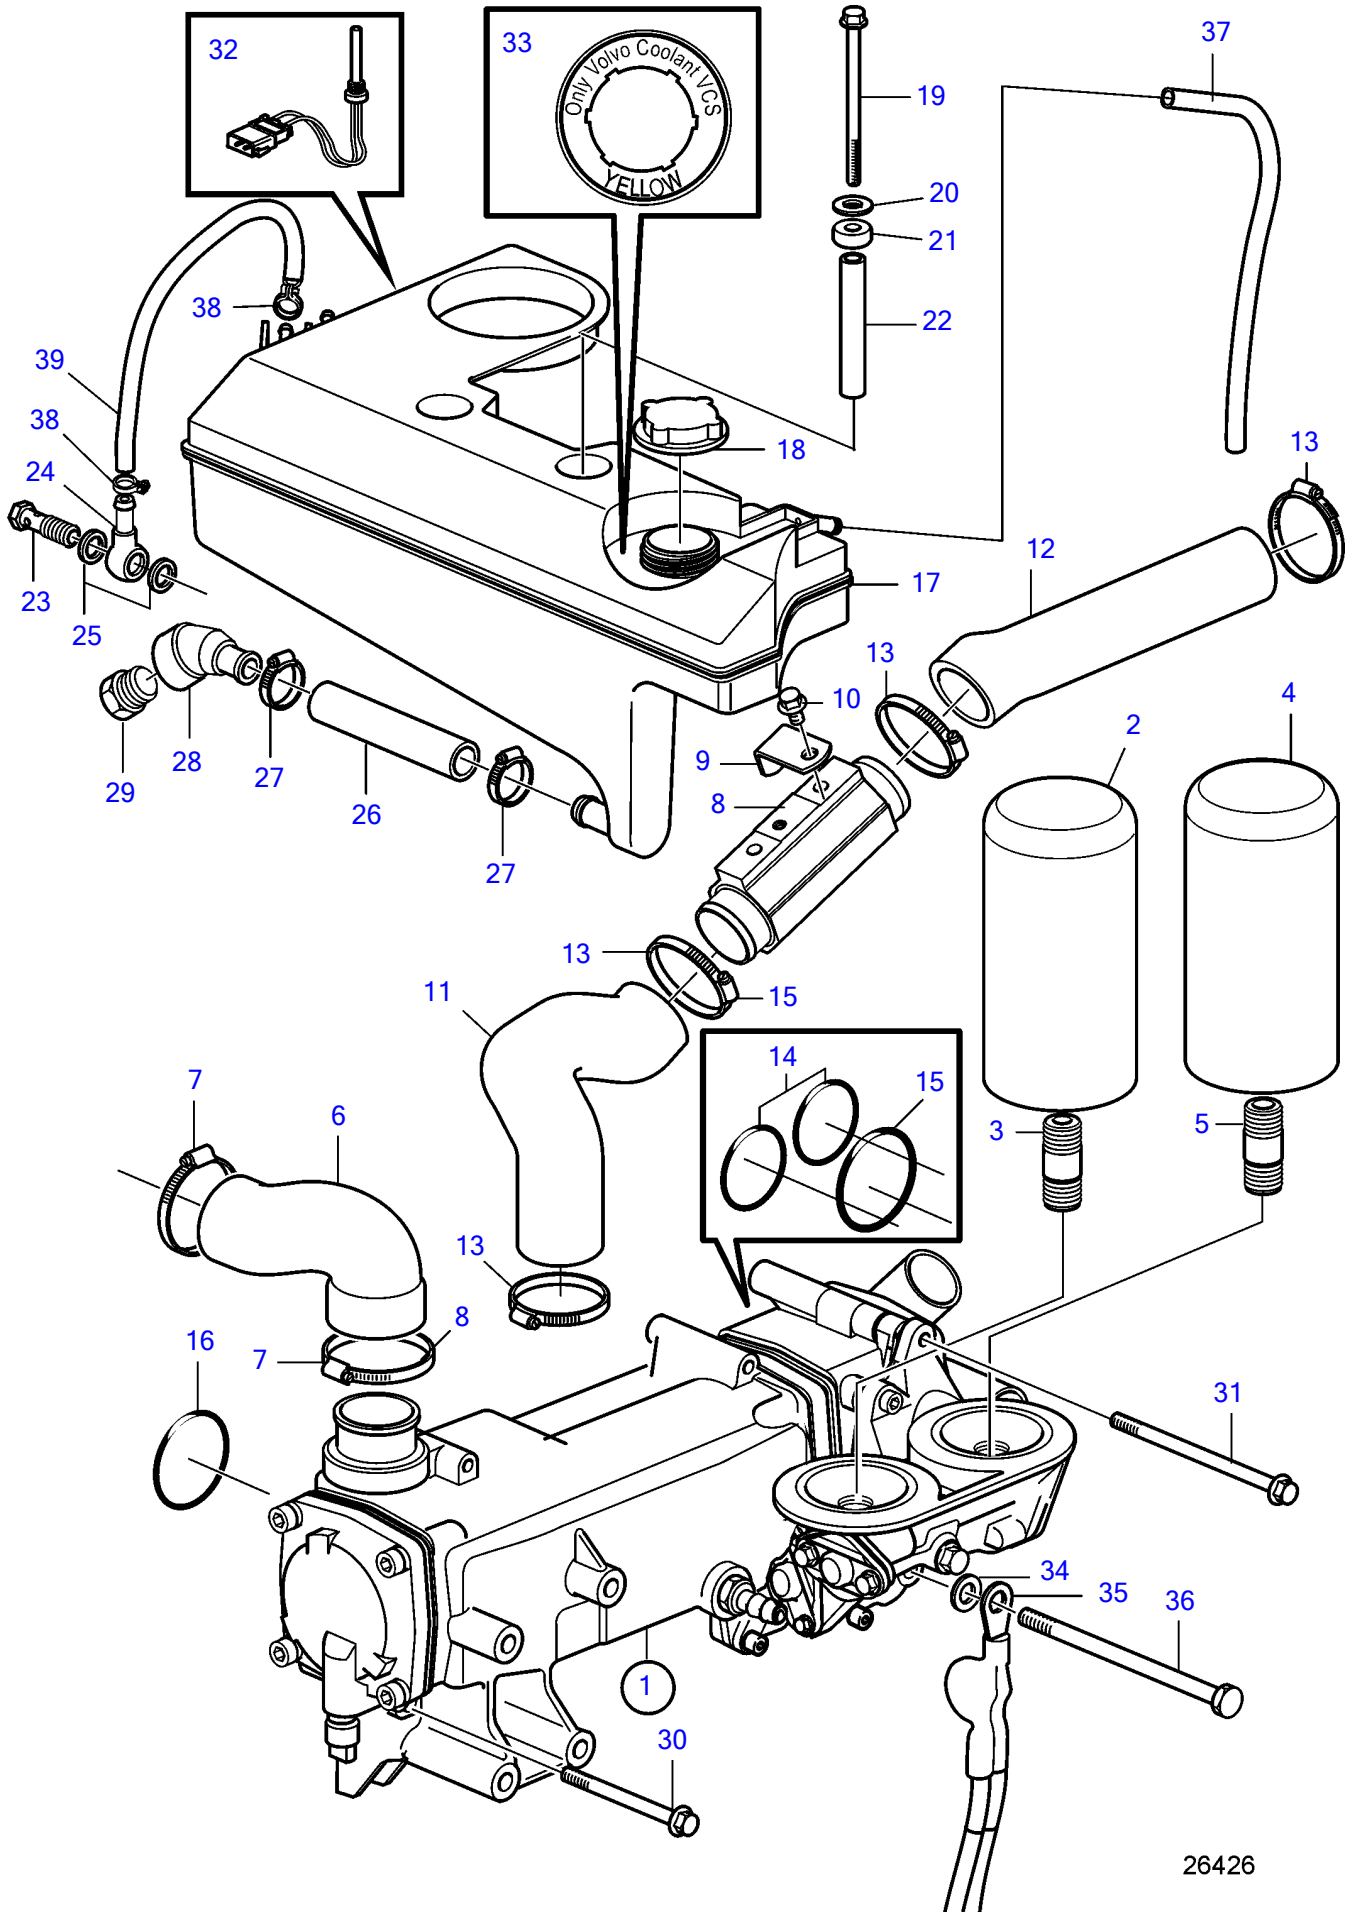

D4-180I-F, D4-225A-F, D4-225I-F, D4-260A-F, D4-260D-F, D4-260I-F, D4-300A-F, D4-300D-F, D4-300I-F

26426

D4-180I-F, D4-225A-F, D4-225I-F, D4-260A-F, D4-260D-F, D4-260I-F, D4-300A-F, D4-300D-F, D4-300I-F

REF	PART NO.	QTY	DESCRIPTION	SEE SEC.	NOTES
1	40005711	1	Heat exchanger		
			.	35207	
2	21632901	1	Oil filter		By pass
3	423067	1	Nipple		
4	3582732	1	Oil filter		Full flow.
5	3583695	1	Nipple		
6	3808093	1	Hose		
7	961672	2	Hose clamp		
8	40005787	1	Fuel cooler		
9	21107541	1	Bracket		
10	946025	1	Flange screw		
11	21368514	1	Hose		
12	3583011	1	Hose		
13	994564	4	Hose clamp		
14	949722	2	O-ring		
15	976041	1	O-ring		
16	969415	1	O-ring		
17	21140007	1	Expansion tank		
18	1674083	1	Pressure cap		
19	965184	2	Flange screw		L=100mm
20	976944	2	Washer		
21	3285120	2	Spacer sleeve		
22	3583863	2	Spacer sleeve		
23	969299	1	Hollow screw		
24	858750	1	Banjo nipple		
25	11994	2	Gasket		
26	952969	1	Hose		
27	994557	2	Hose clamp		
28	3808586	1	T-nipple		
29	479956	1	Plug		
30	965184	4	Flange screw		
31	968893	1	Flange screw		
32	3547710	1	Level guard		
33	21506995	1	Label		
34	955894	1	Washer		
35	21923306	1	Wiring harness kit	37264	
36	980103	1	Hexagon screw		
37	942754	1	Hose		
38	975270	2	Hose clamp		
39	942700		Hose		