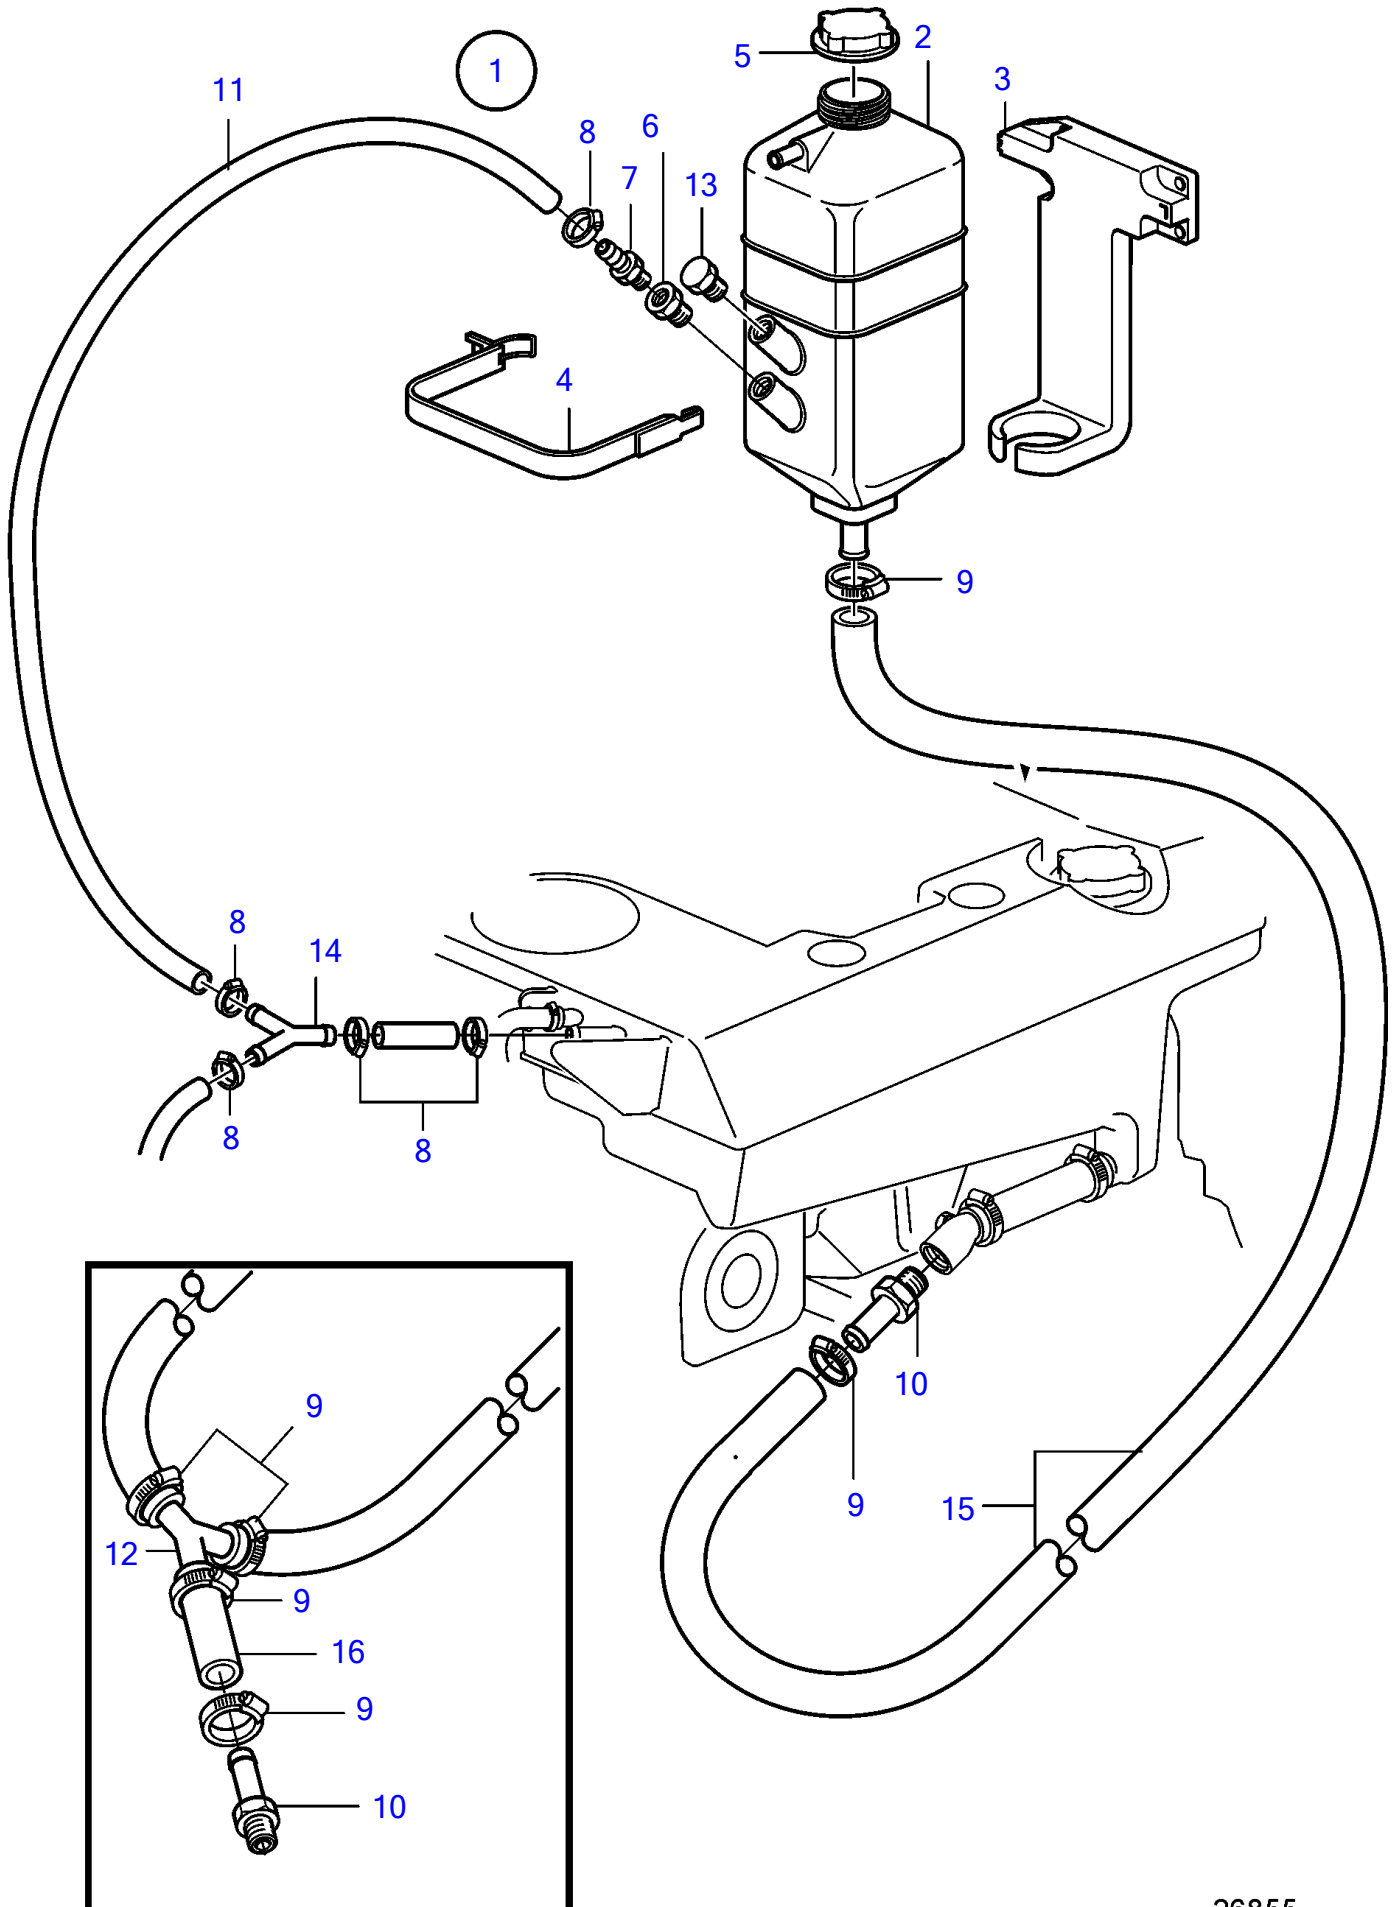

D4-180I-F, D4-225A-F, D4-225I-F, D4-260A-F, D4-260D-F, D4-260I-F, D4-300A-F, D4-300D-F, D4-300I-F

D4-180I-F, D4-225A-F, D4-225I-F, D4-260A-F, D4-260D-F, D4-260I-F, D4-300A-F, D4-300D-F, D4-300I-F

REF	PART NO.	QTY	DESCRIPTION	SEE SEC.	NOTES
1	3886264	1	Expansion tank kit		
			▪ Bulletin P-26-1-1	P-26-1-1-EN	Extra Expansion Tank for D4 and D6
2	844062	1	▪ Expansion tank		
3	843260	1	▪ Bracket		
4	843266	1	▪ Clamp		
5	860866	1	▪ Filler cap		
6	847579	2	▪ Nipple		
7	180003	1	▪ Nipple		
8	976576	4	▪ Hose clamp		
9	992082	6	▪ Hose clamp		
10	961657	2	▪ Hose nipple		
11	942700	X	▪ Hose		L=6000mm
12	345845	1	▪ Distribution pipe		
13	947660	1	▪ Plug		
14	840179	1	▪ Hose coupling		
15	943368		▪ Rubber hose		
16	843247	1	▪ Connection pipe		