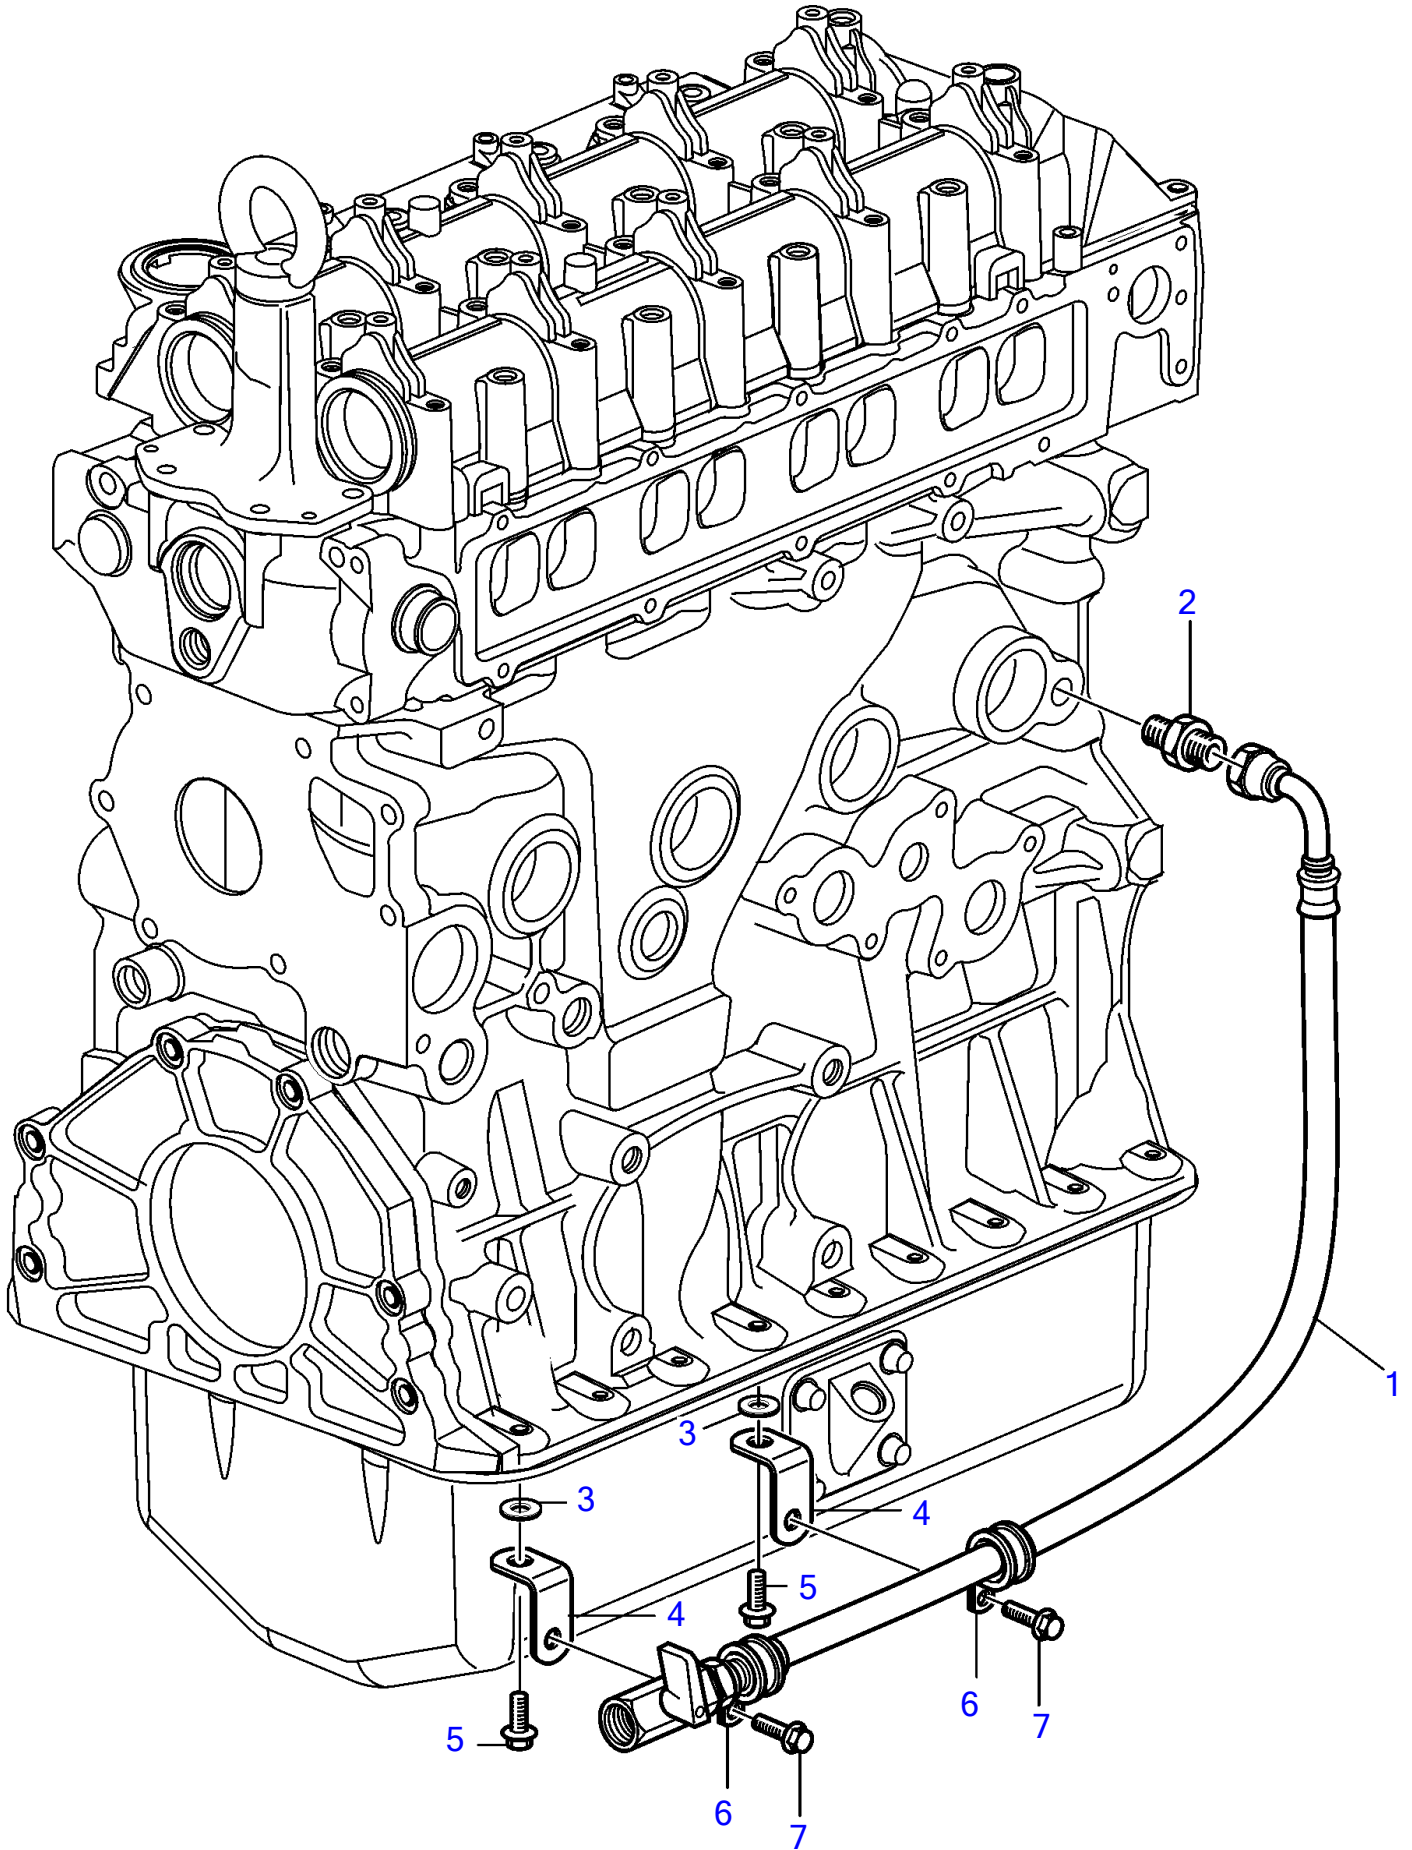

D4-180I-F, D4-225A-F, D4-225I-F, D4-260A-F, D4-260D-F, D4-260I-F, D4-300A-F, D4-300D-F, D4-300I-F

25546

D4-180I-F, D4-225A-F, D4-225I-F, D4-260A-F, D4-260D-F, D4-260I-F, D4-300A-F, D4-300D-F, D4-300I-F

REF	PART NO.	QTY	DESCRIPTION
1	21235854	1	Drain hose
2	943299	1	Nipple
3	941744	2	Washer
4	3584088	2	Angle bracket
5	946173	2	Flange screw
6	952629	2	Clamp
7	946501	2	Flange screw