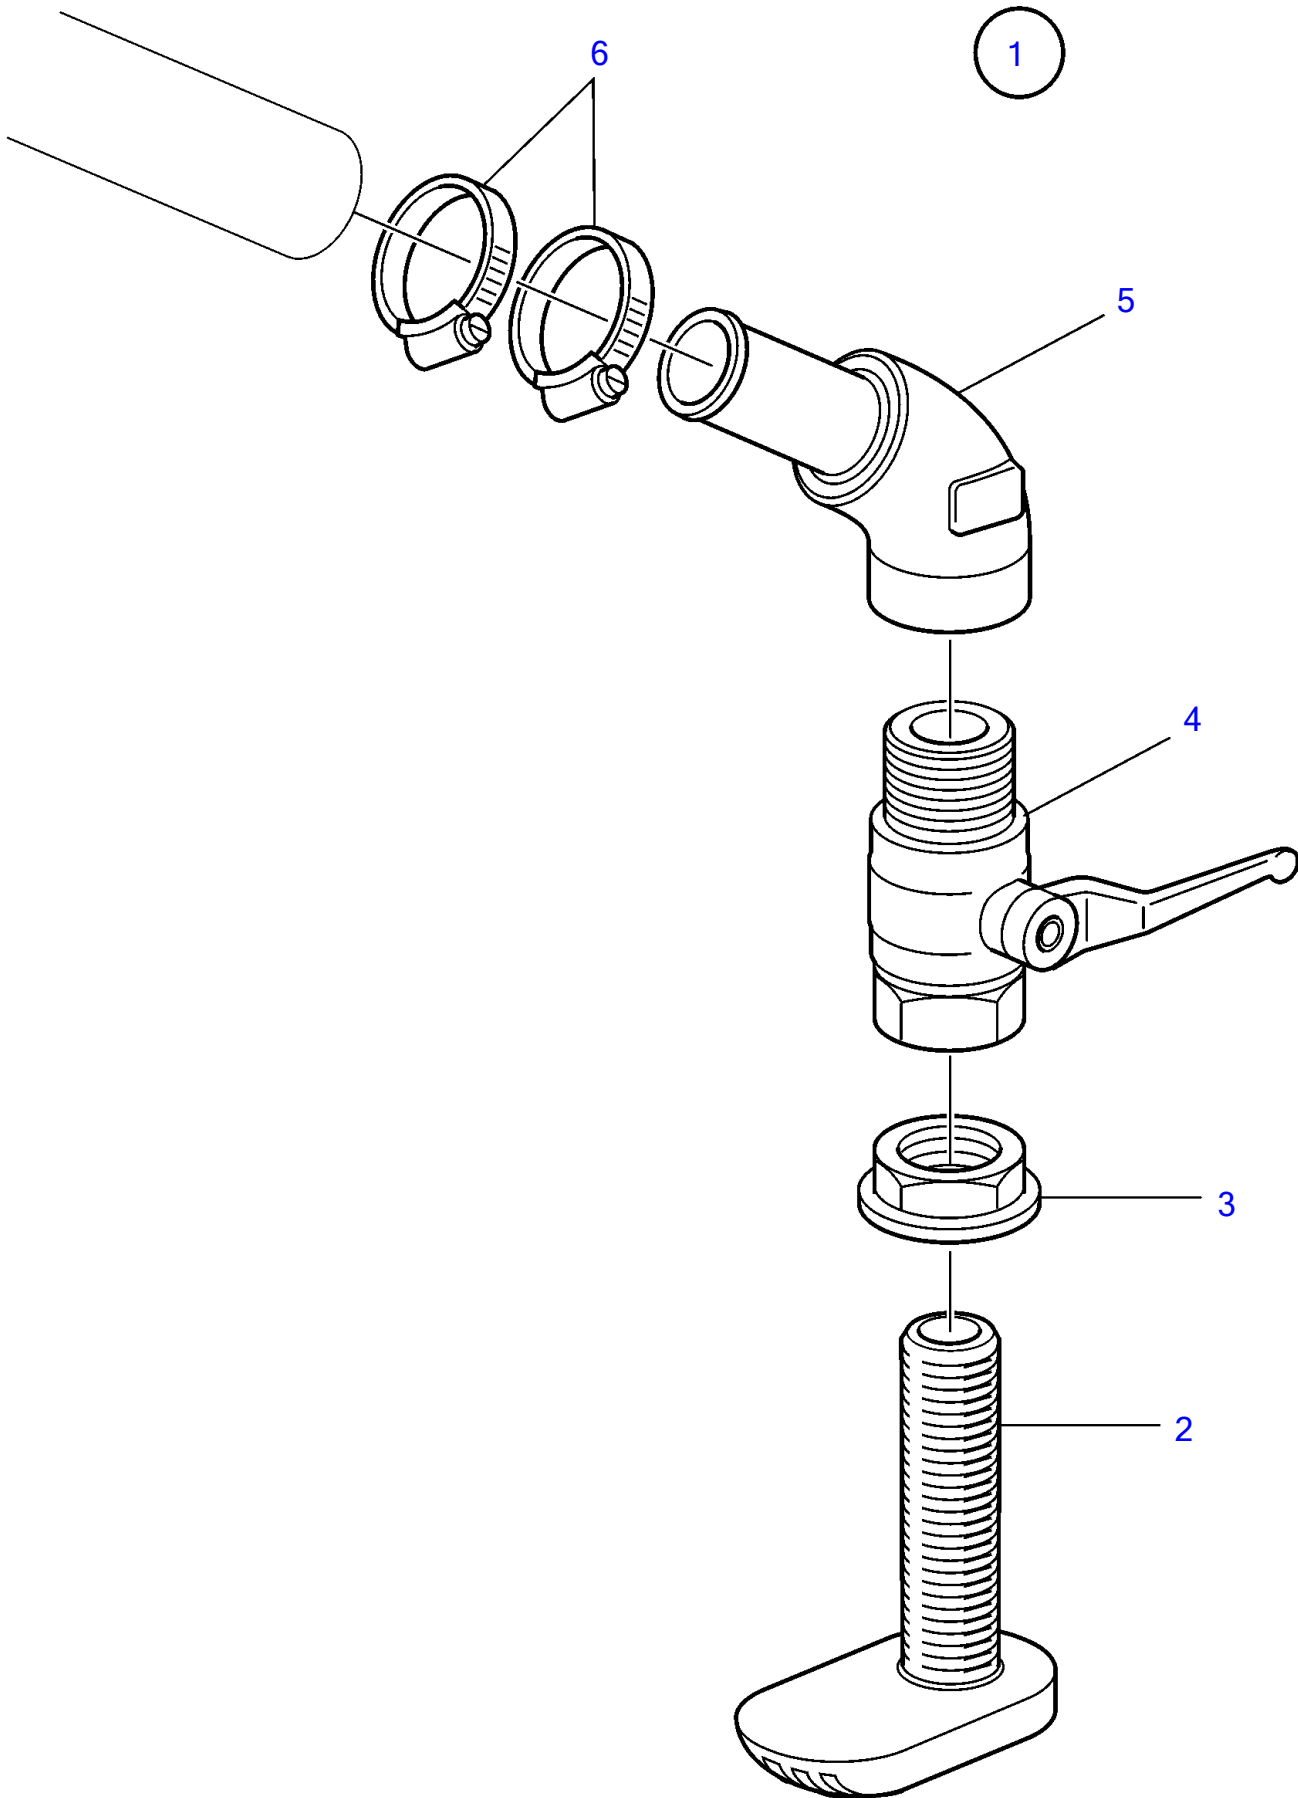

D4-180I-F, D4-225A-F, D4-225I-F, D4-260A-F, D4-260D-F, D4-260I-F, D4-300A-F, D4-300D-F, D4-300I-F

20364

D4-180I-F, D4-225A-F, D4-225I-F, D4-260A-F, D4-260D-F, D4-260I-F, D4-300A-F, D4-300D-F, D4-300I-F

REF	PART NO.	QTY	DESCRIPTION	NOTES
1	3587668	1	Water inlet	
2	848321	1	• Strainer	
3	848323	1	• Flange nut	
4	3837938	1	• Ball valve	
5	3586998	1	• Hose connection	For 50mm hose connection, use 848420
6	961671	2	• Hose clamp	