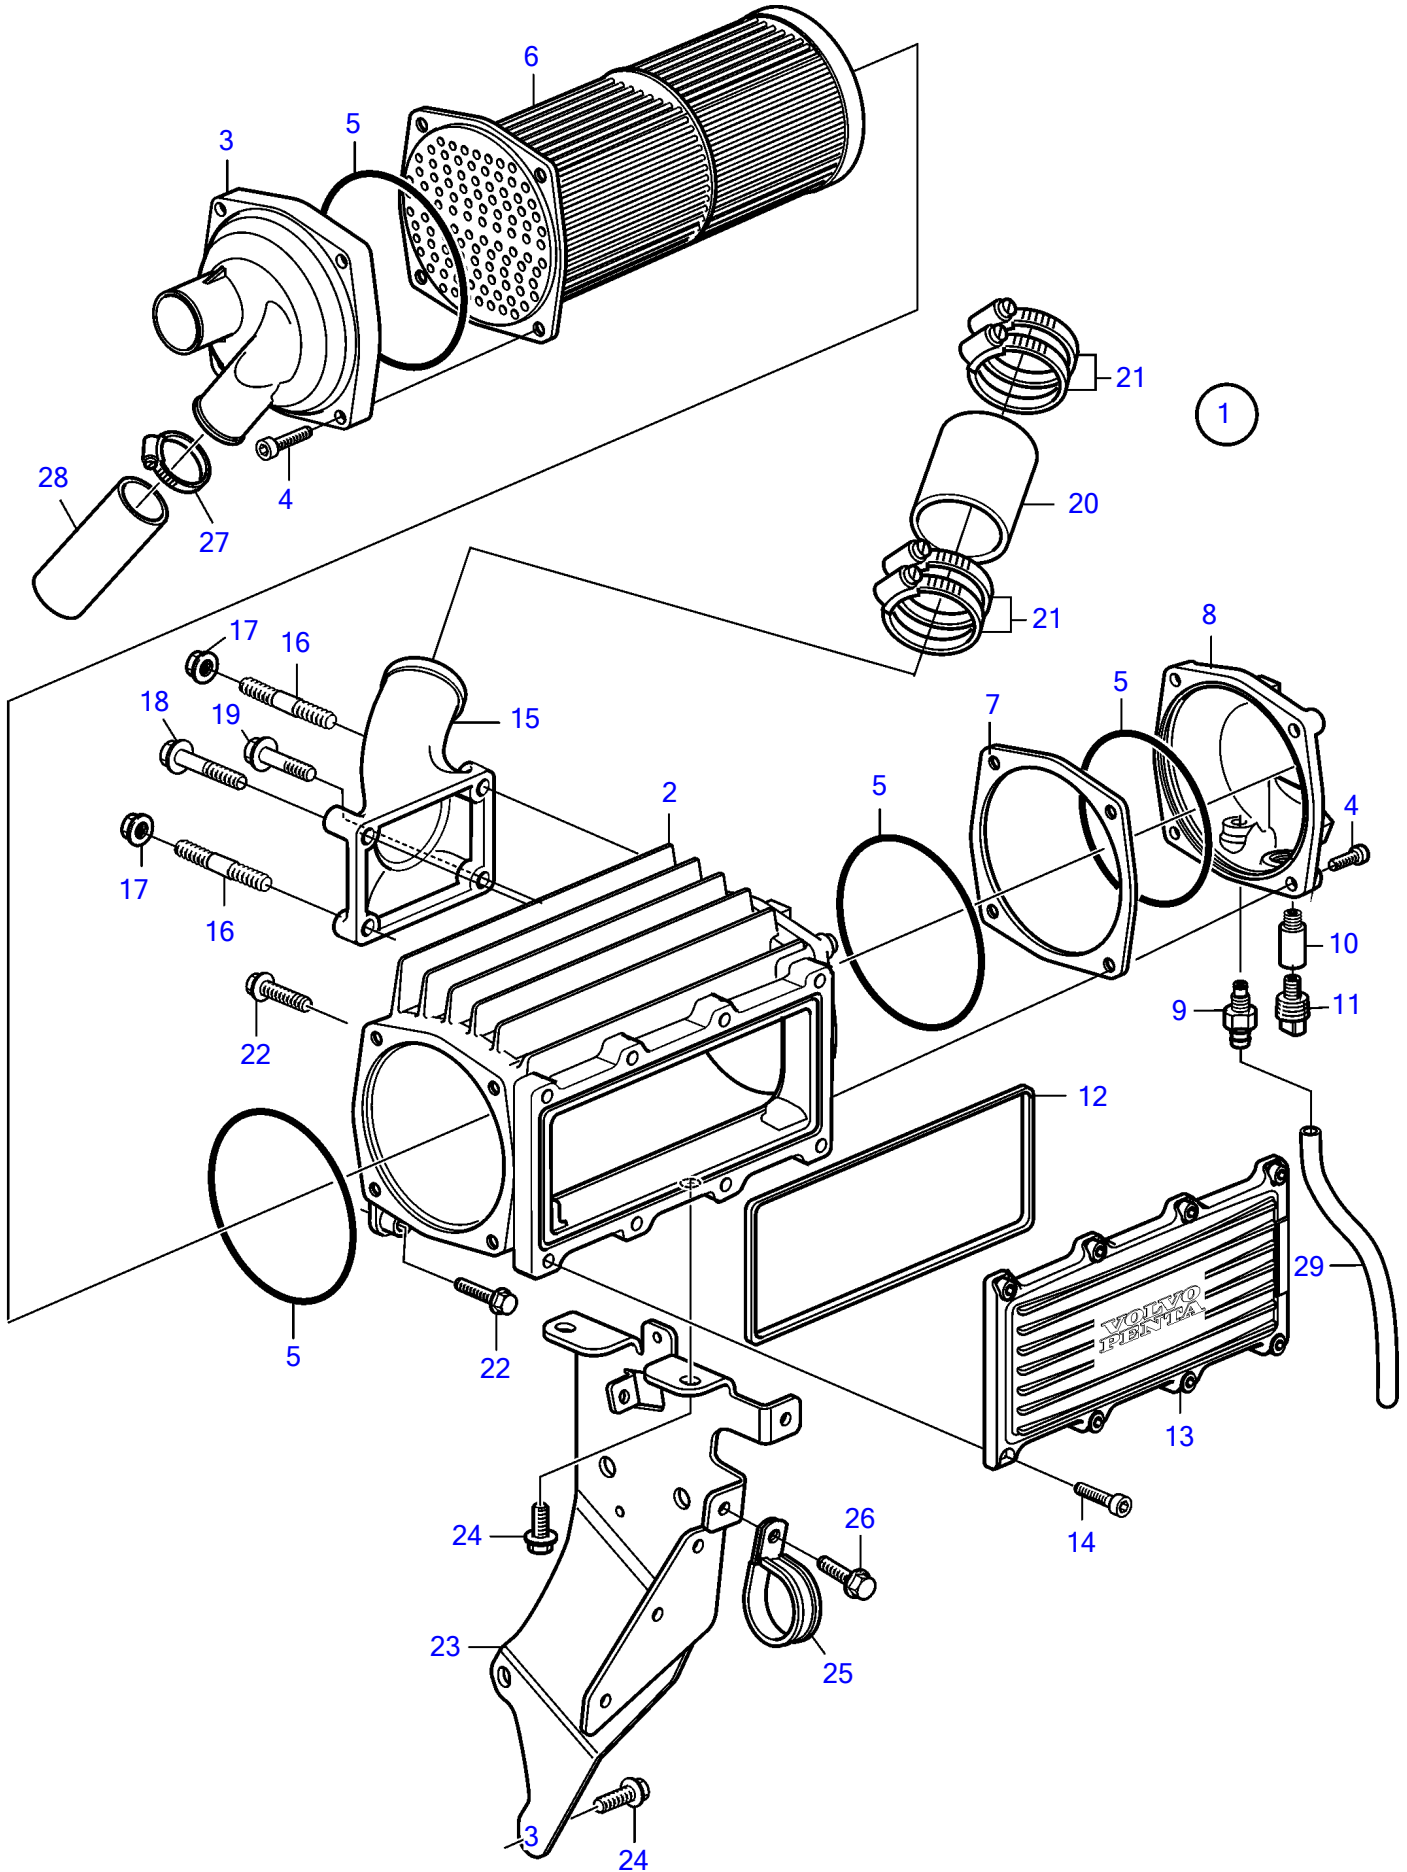

D4-180I-F, D4-225A-F, D4-225I-F, D4-260A-F, D4-260D-F, D4-260I-F

26790

D4-180I-F, D4-225A-F, D4-225I-F, D4-260A-F, D4-260D-F, D4-260I-F

REF	PART NO.	QTY	DESCRIPTION	NOTES
1	3582300	1	Intercooler	
2	21692360	1	▪ Housing	
3	3583628	1	▪ Cardboard tube	
4	3838337	8	▪ Screw	
5	3838406	4	▪ O-ring	
6	3583638	1	▪ Tube	
7	3838407	1	▪ Spacer	
8	3583629	1	▪ Cover	
9	3583822	1	▪ Draining nipple	
10	838929	1	▪ Anode	
11	838928	1	▪ Plug	
12	3583634	1	▪ Gasket	
13	3583633	1	▪ Cover	
14	3583635	8	▪ Screw	
15	3582786	1	Connection pipe	
16	953049	2	Stud	
17	945408	2	Flange nut	
18	965216	1	Flange screw	
19	947760	1	Flange screw	
20	865747	1	Hose	
21	994565	2	Hose clamp	
22	973924	4	Flange screw	
23	3848536	1	Bracket	
24	946173	5	Flange screw	
25	984474	2	Clamp	
26	946440	2	Flange screw	
27	943478	2	Hose clamp	
28	943370	1	Rubber hose	L=50mm
29	942754	1	Hose	