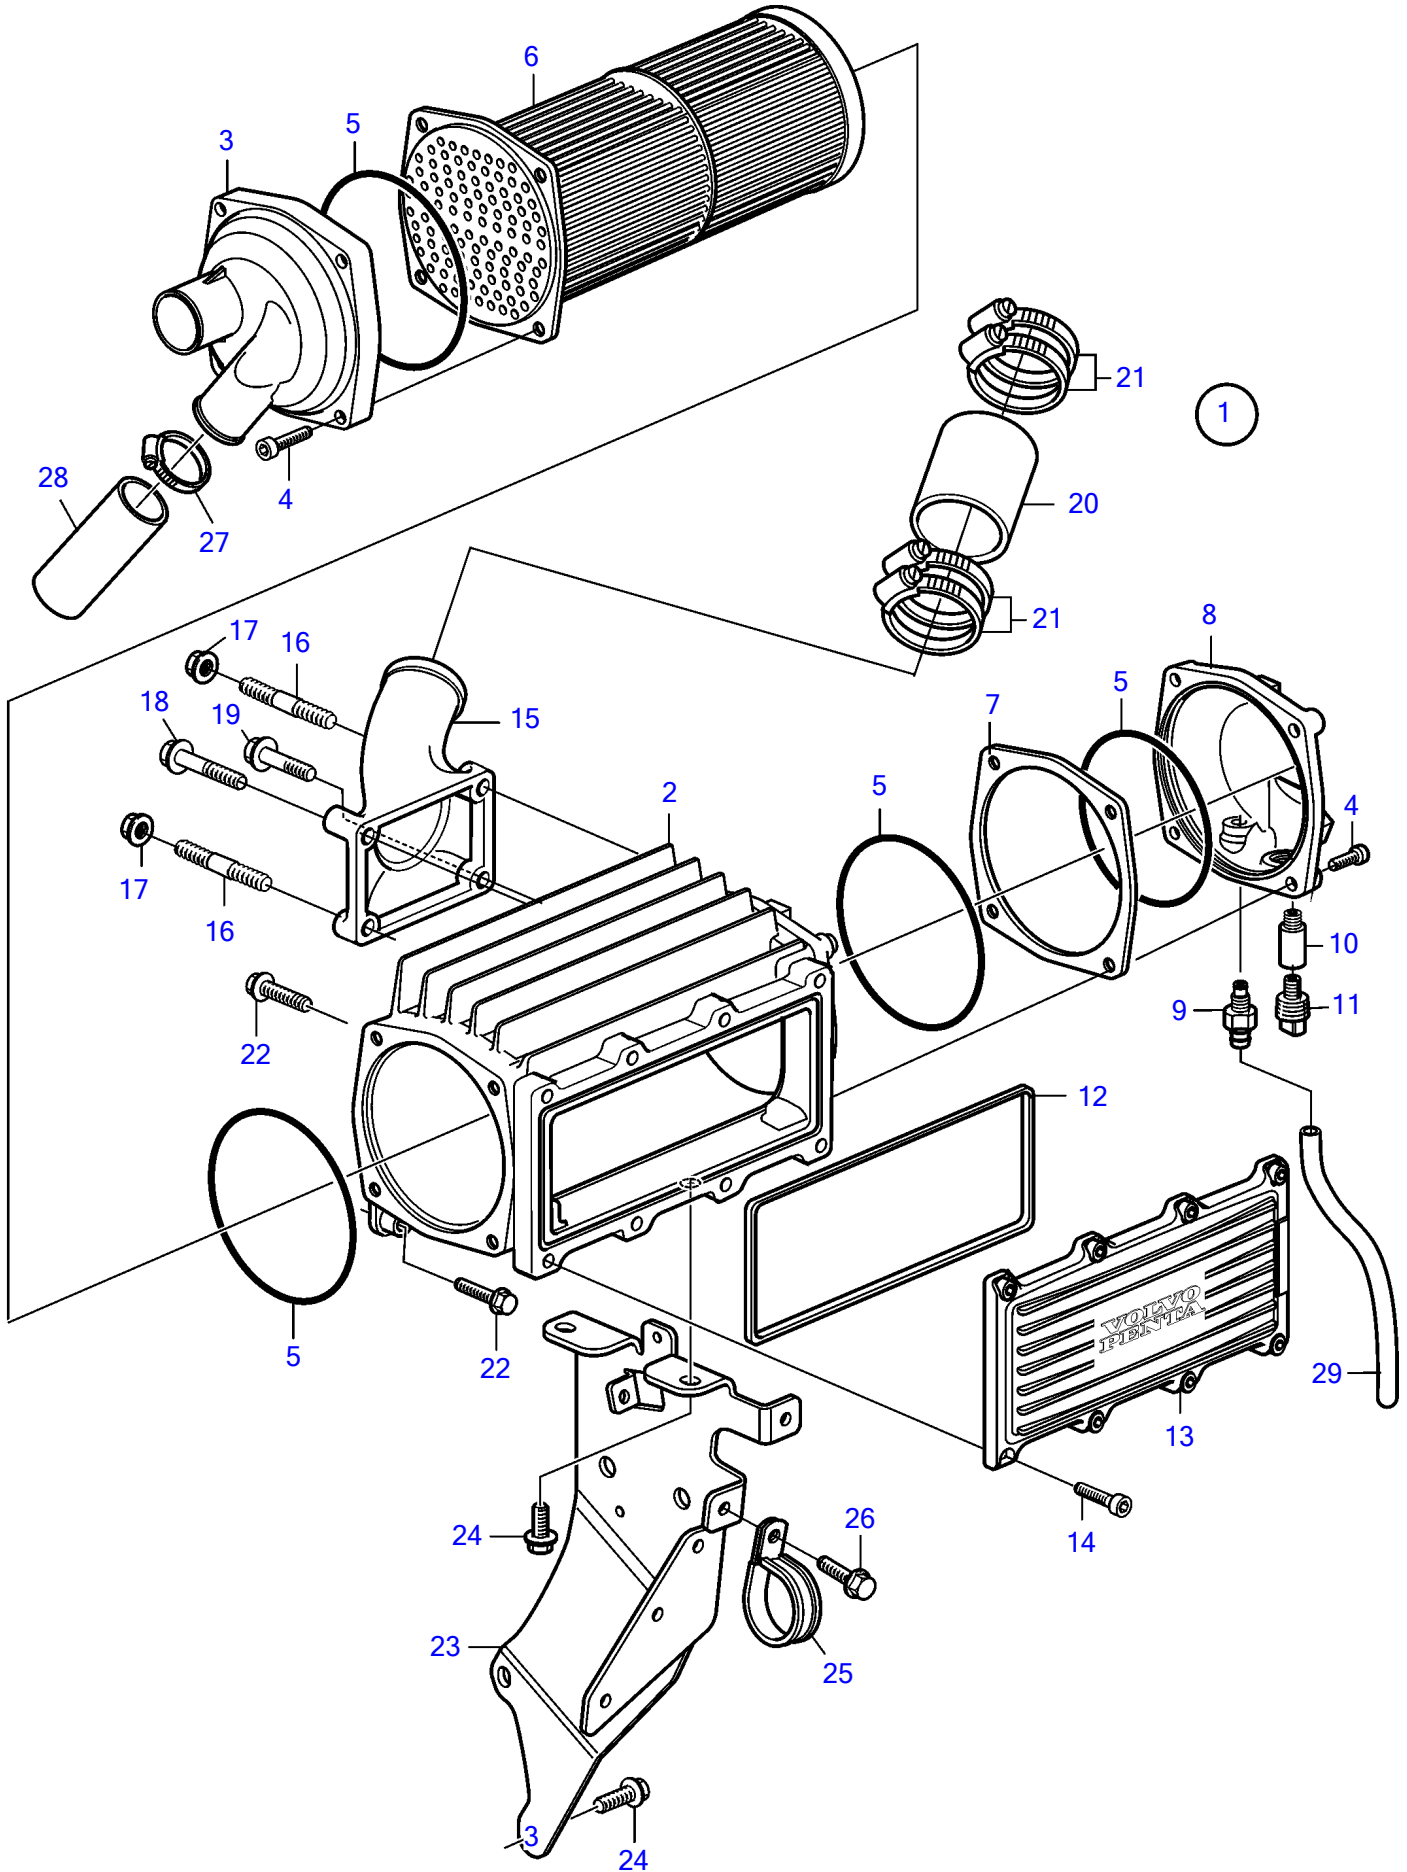

D4-300A-F, D4-300D-F, D4-300I-F

24363

D4-300A-F, D4-300D-F, D4-300I-F

| REF | PART NO. | QTY | DESCRIPTION       | NOTES  |
|-----|----------|-----|-------------------|--------|
| 1   | 3885354  | 1   | Intercooler       |        |
| 2   | 21692360 | 1   | ▪ Housing         |        |
| 3   | 3583628  | 1   | ▪ Cardboard tube  |        |
| 4   | 3838337  | 8   | ▪ Screw           |        |
| 5   | 3838406  | 4   | ▪ O-ring          |        |
| 6   | 3808746  | 1   | ▪ Insert          |        |
| 7   | 3838407  | 1   | ▪ Spacer          |        |
| 8   | 3583629  | 1   | ▪ Cover           |        |
| 9   | 3583822  | 1   | ▪ Draining nipple |        |
| 10  | 838929   | 1   | ▪ Anode           |        |
| 11  | 838928   | 1   | ▪ Plug            |        |
| 12  | 3583634  | 1   | ▪ Gasket          |        |
| 13  | 3583633  | 1   | ▪ Cover           |        |
| 14  | 3583635  | 8   | ▪ Screw           |        |
| 15  | 3582786  | 1   | Connection pipe   |        |
| 16  | 953049   | 2   | Stud              |        |
| 17  | 945408   | 2   | Flange nut        |        |
| 18  | 965216   | 1   | Flange screw      |        |
| 19  | 947760   | 1   | Flange screw      |        |
| 20  | 865747   | 1   | Hose              |        |
| 21  | 994565   | 2   | Hose clamp        |        |
| 22  | 973924   | 4   | Flange screw      |        |
| 23  | 3848536  | 1   | Bracket           |        |
| 24  | 946173   | 5   | Flange screw      |        |
| 25  | 984474   | 2   | Clamp             |        |
| 26  | 946440   | 2   | Flange screw      |        |
| 27  | 943478   | 2   | Hose clamp        |        |
| 28  | 943370   | 1   | Rubber hose       | L=50mm |
| 29  | 942754   | 1   | Hose              |        |