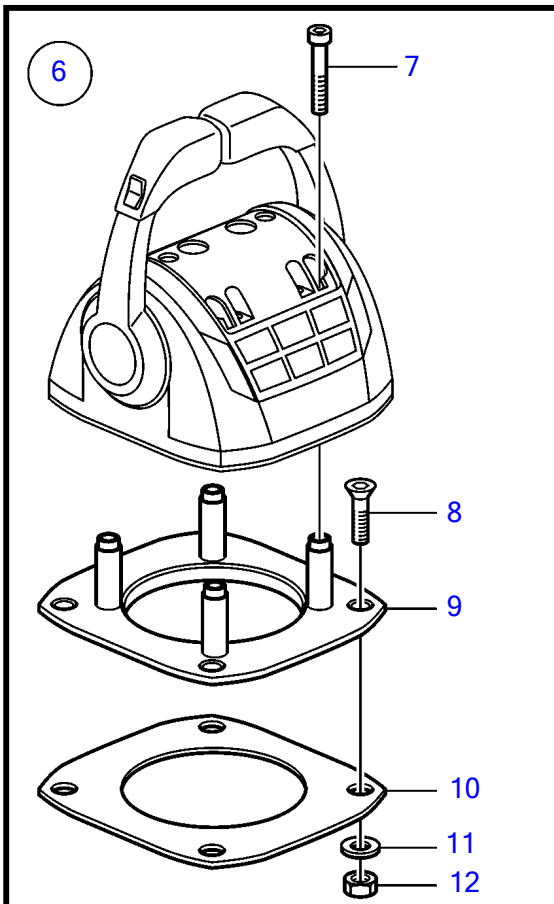

D4-225A-F, D4-260A-F, D4-300A-F

D4-225A-F, D4-260A-F, D4-300A-F

REF	PART NO.	QTY	DESCRIPTION	NOTES
1	22071864	1	Control lever	Replaced by 22295682
	22295682	1	Control lever	
	3586259	2	Software	Vodia-programming. This p/n can not be ordered, but will be used for invoicing.
	3586261	2	Software	Warehouse programming. This p/n can not be ordered, but will be used for invoicing.
2	21526920	1	• Spare parts kit, position sensor	
3		1	• • Tensioner	M14
4		1	• • Spring	
5		1	• • Pin	
6	21461720	1	• Installation kit, mounting bracket	
7	995042	4	• • Hex. socket screw	
8	994821	4	• • Hex. socket screw	
9	(21461704)	1	• • Bracket	Obsolete part
10		1	• • Gasket	
11	940275	4	• • Washer	
12	984456	4	• • Lock nut	
13	21527169	1	• Kit, plastic parts	
14		2	• • Handle	
15	(21461681)	1	• • Cover	Obsolete part
16		2	• • Hub cap	
17	21766371	1	Kit	
18		1	• Knob	
		1	• Knob	
19		2	• Cover	
20	21461675	1	Cable holder	

47704400-27-37702

27596

Upd:2014-07-17

D4-180I-F, D4-225A-F, D4-225I-F, D4-260A-F, D4-260D-F, D4-260I-F, D4-300A-F, D4-300D-F, D4-300I-F

VOLVO
PENTA