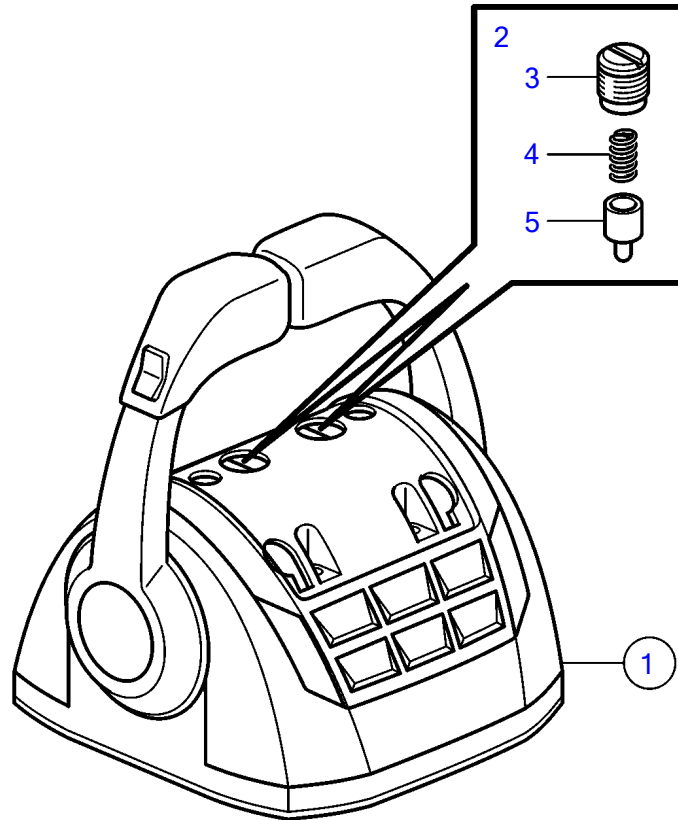

D4-225A-F, D4-260A-F, D4-300A-F

D4-225A-F, D4-260A-F, D4-300A-F

REF	PART NO.	QTY	DESCRIPTION	NOTES
1	22071864	1	Control lever	Replaced by 22295682
	22295682	1	Control lever	
	3586259	2	Software	Vodia-programming. This p/n can not be ordered, but will be used for invoicing.
	3586261	2	Software	Warehouse programming. This p/n can not be ordered, but will be used for invoicing.
2	21526920	1	• Spare parts kit, position sensor	
3		1	• • Tensioner	M14
4		1	• • Spring	
5		1	• • Pin	
6	21461720	1	• Installation kit, mounting bracket	
7	995042	4	• • Hex. socket screw	
8	994821	4	• • Hex. socket screw	
9	(21461704)	1	• • Bracket	Obsolete part
10		1	• • Gasket	
11	940275	4	• • Washer	
12	984456	4	• • Lock nut	
13	21527169	1	• Kit, plastic parts	
14		2	• • Handle	
15	(21461681)	1	• • Cover	Obsolete part
16		2	• • Hub cap	
17	21766371	1	Kit	
18		1	• Knob	
		1	• Knob	
19		2	• Cover	
20	21461675	1	Cable holder	

47704400-27-37702

27596

Upd:2014-07-17

D4-180I-F, D4-225A-F, D4-225I-F, D4-260A-F, D4-260D-F, D4-260I-F, D4-300A-F, D4-300D-F, D4-300I-F

VOLVO
PENTA