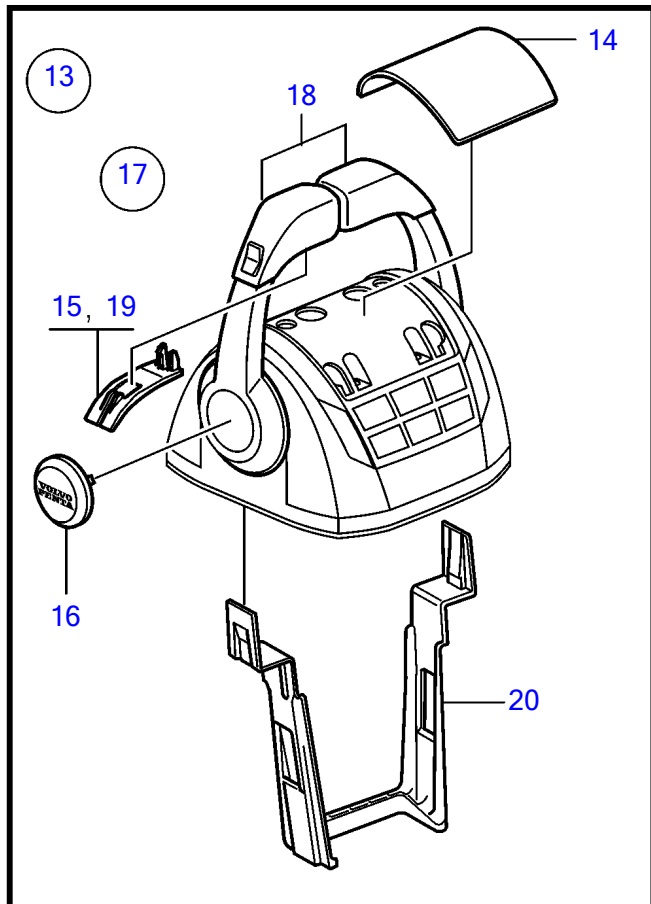

D4-225A-F, D4-260A-F, D4-300A-F

D4-225A-F, D4-260A-F, D4-300A-F

REF	PART NO.	QTY	DESCRIPTION	NOTES
1	22071864	1	Control lever	Replaced by 22295682
	22295682	1	Control lever	
	3586259	2	Software	Vodia-programming. This p/n can not be ordered, but will be used for invoicing.
	3586261	2	Software	Warehouse programming. This p/n can not be ordered, but will be used for invoicing.
2	21526920	1	• Spare parts kit, position sensor	
3		1	• • Tensioner	M14
4		1	• • Spring	
5		1	• • Pin	
6	21461720	1	• Installation kit, mounting bracket	
7	995042	4	• • Hex. socket screw	
8	994821	4	• • Hex. socket screw	
9	(21461704)	1	• • Bracket	Obsolete part
10		1	• • Gasket	
11	940275	4	• • Washer	
12	984456	4	• • Lock nut	
13	21527169	1	• Kit, plastic parts	
14		2	• • Handle	
15	(21461681)	1	• • Cover	Obsolete part
16		2	• • Hub cap	
17	21766371	1	Kit	
18		1	• Knob	
		1	• Knob	
19		2	• Cover	
20	21461675	1	Cable holder	

47704400-27-37702

27596

Upd:2014-07-17

D4-180I-F, D4-225A-F, D4-225I-F, D4-260A-F, D4-260D-F, D4-260I-F, D4-300A-F, D4-300D-F, D4-300I-F

VOLVO
PENTA